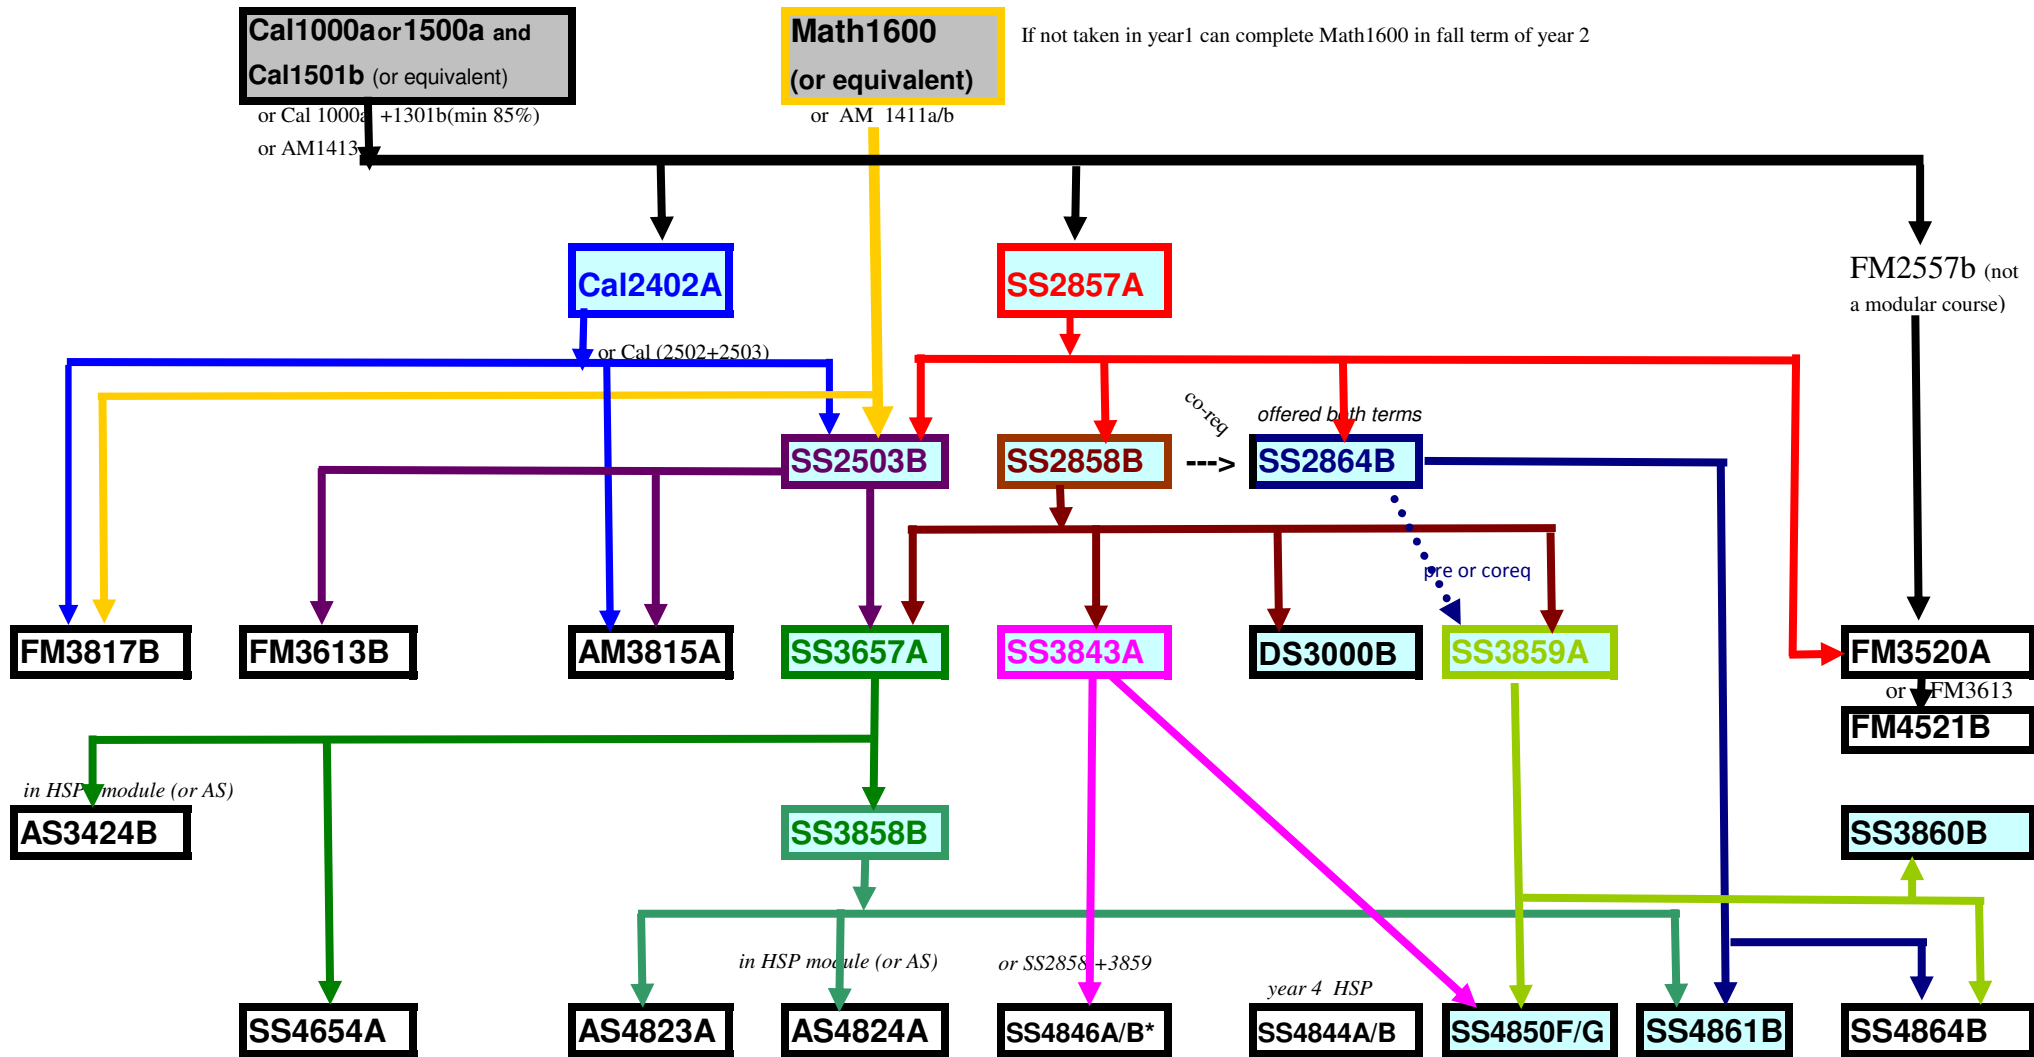

Honors Specialization Statistics - Modular Course flow Chart: 9.0 modular courses

Min grade reqt of 60% in all modular courses (and most pre-reqs)

Year 1 explicit course reqt

explicit modular course reqt

may use for a modular course reqt

Notes:

1.5 required modular courses to be taken from: AS4823, SS4844, SS4846, SS4860 or SS4864

1.0 required modular courses to be taken from: AS3424, AS4823, AS4824, FM3520, FM3613, FM3817, FM4521, AM3815 or any other 4000 level SS course

Pre-req mappings shown are for students in the HSP-Statistical Sciences module. Some courses have alternative pre-req options for students in other modules-see academic calendar

If doing another module that includes a 2000+ Intro stats course (e.g. Eco2222 is anti reqt to Stats 2858), please check with that dept regarding course-substitution options