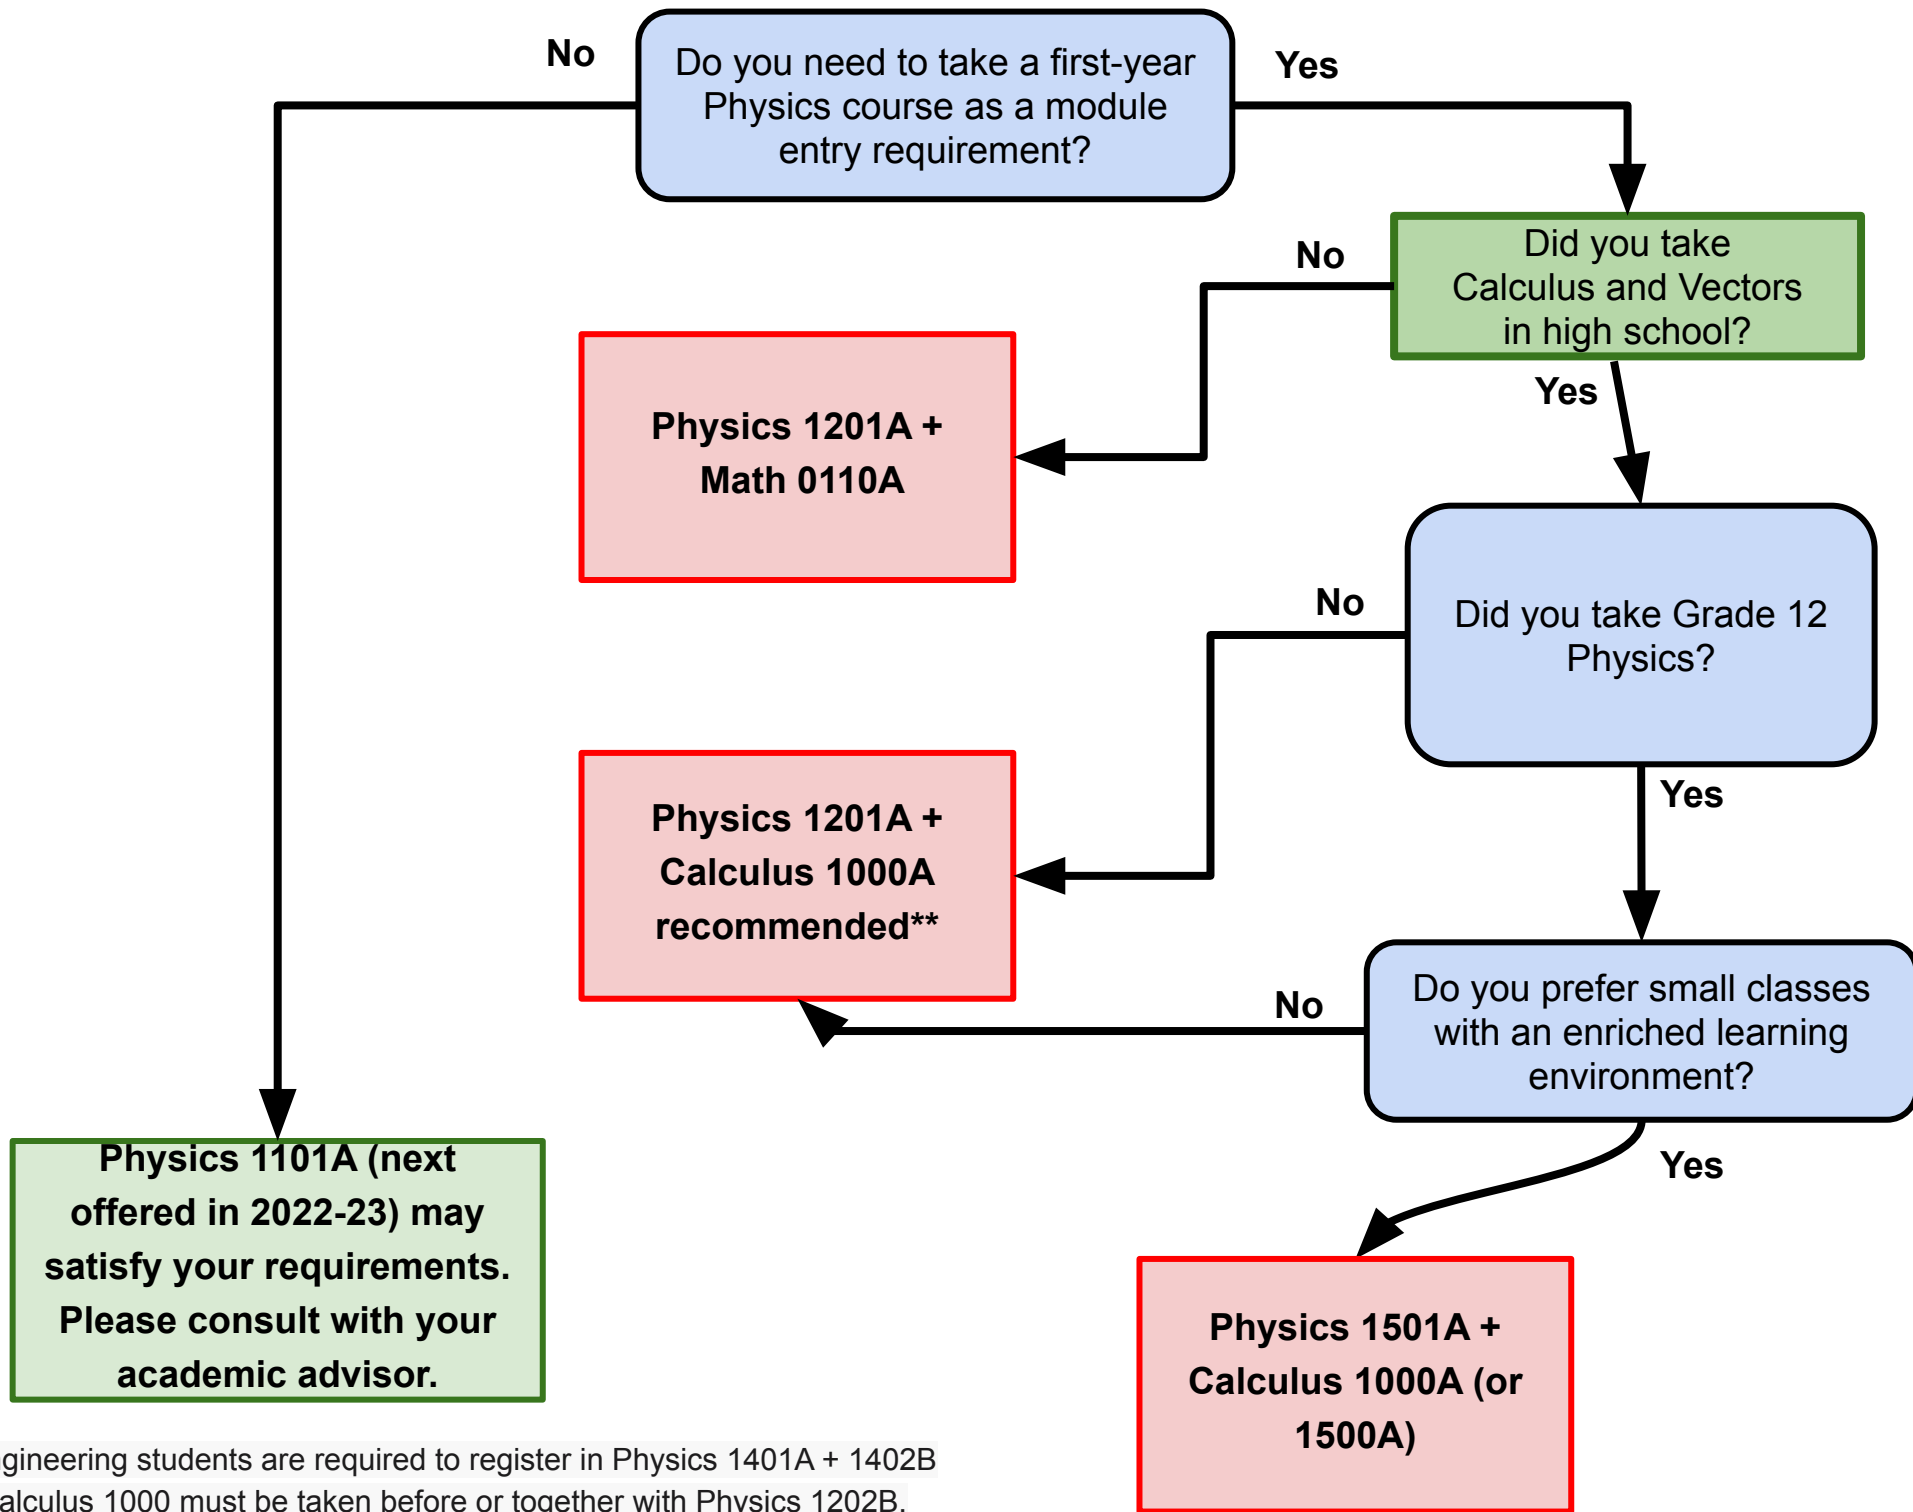

# Selecting Your Western First-Year Physics Course (2022)

\*Engineering students are required to register in Physics 1401A + 1402B

\*\*Calculus 1000 must be taken before or together with Physics 1202B.