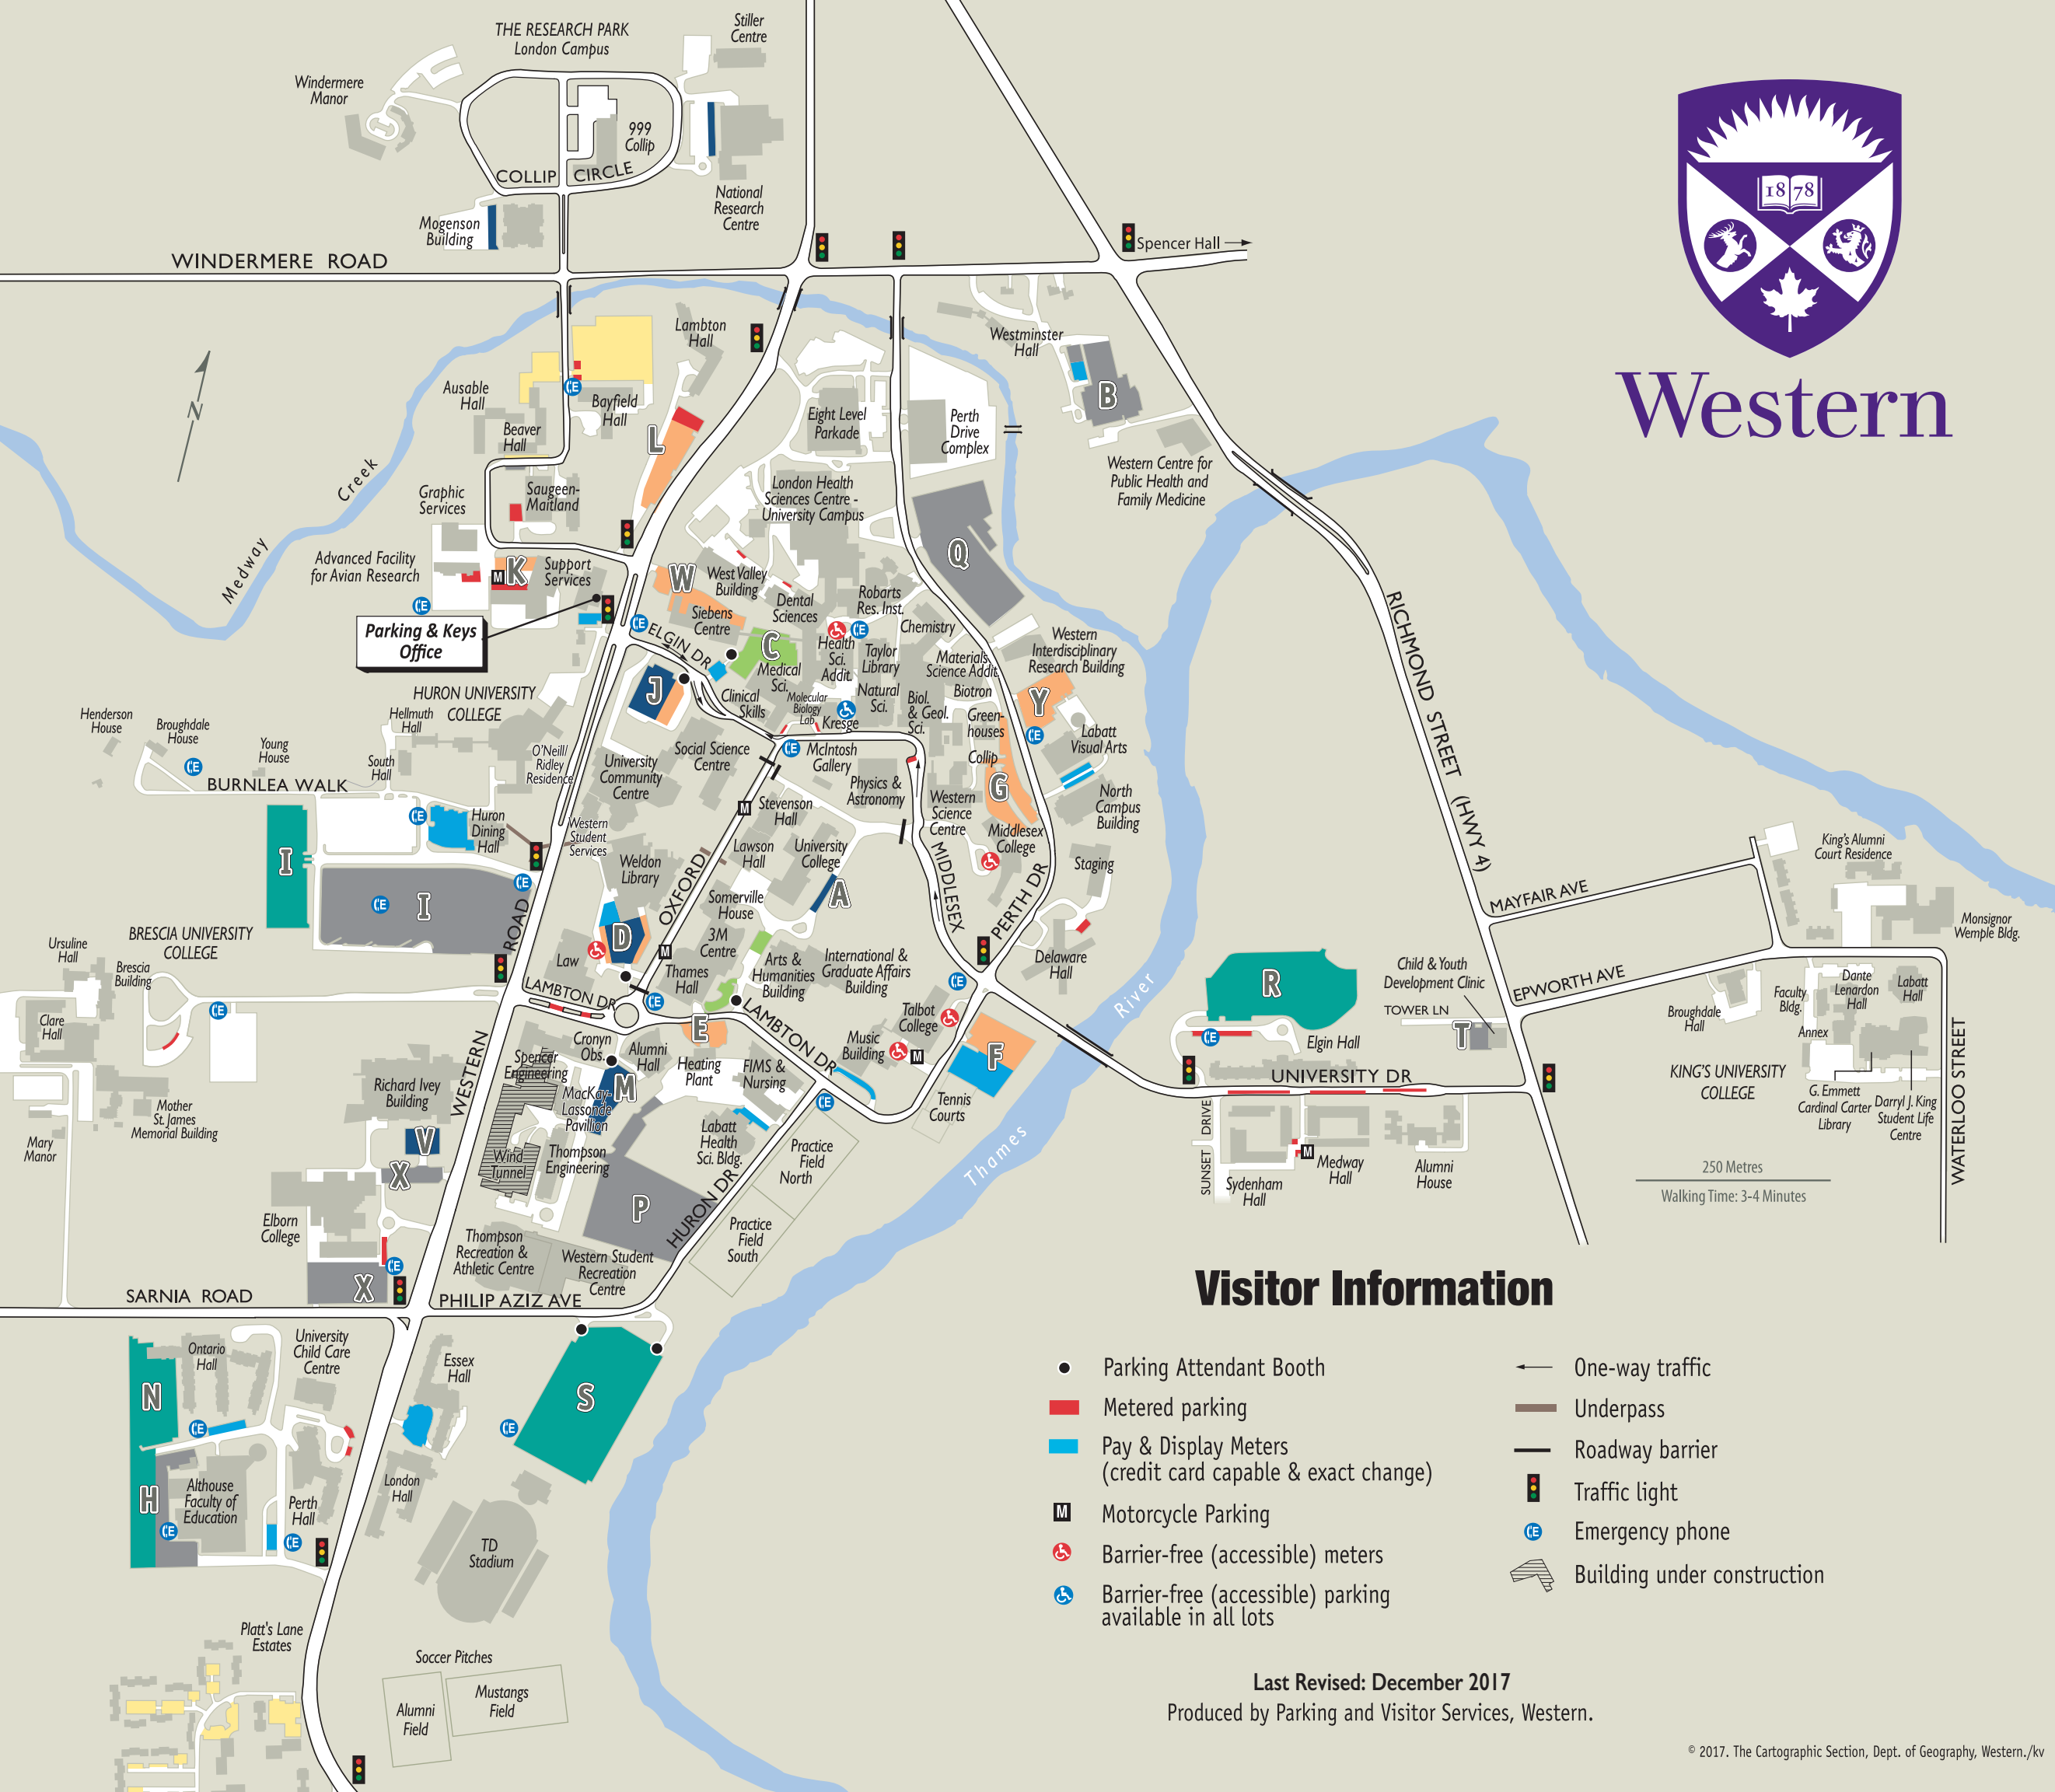

PERIMETER PARKING

- | | |
|--------------------------------|-------------------------------------|
| B Westminster | Q Chemistry |
| H Althouse | T Tower Lane |
| I Springett (FP) | X Elborn College (FP) |
| P South Valley | |

- | | |
|-------------------------|---|
| A Kent Drive | M Alumni / Thompson |
| D D.B. Weldon | V Ivey <i>(RESTRICTED PARKING)</i> |
| J Social Science | |

PATIENT LOTS

- C** Medical Science
Plus Fowler Clinic (Kent Dr.)

UNIVERSITY APARTMENT PARKING

An apartment permit is required.

WEEKEND FREE PARKING

Lots identified by the **(FP)** icon have free parking from Fridays at 5pm to Mondays at 7am. **The Siebens free parking begins Fridays at 7pm.