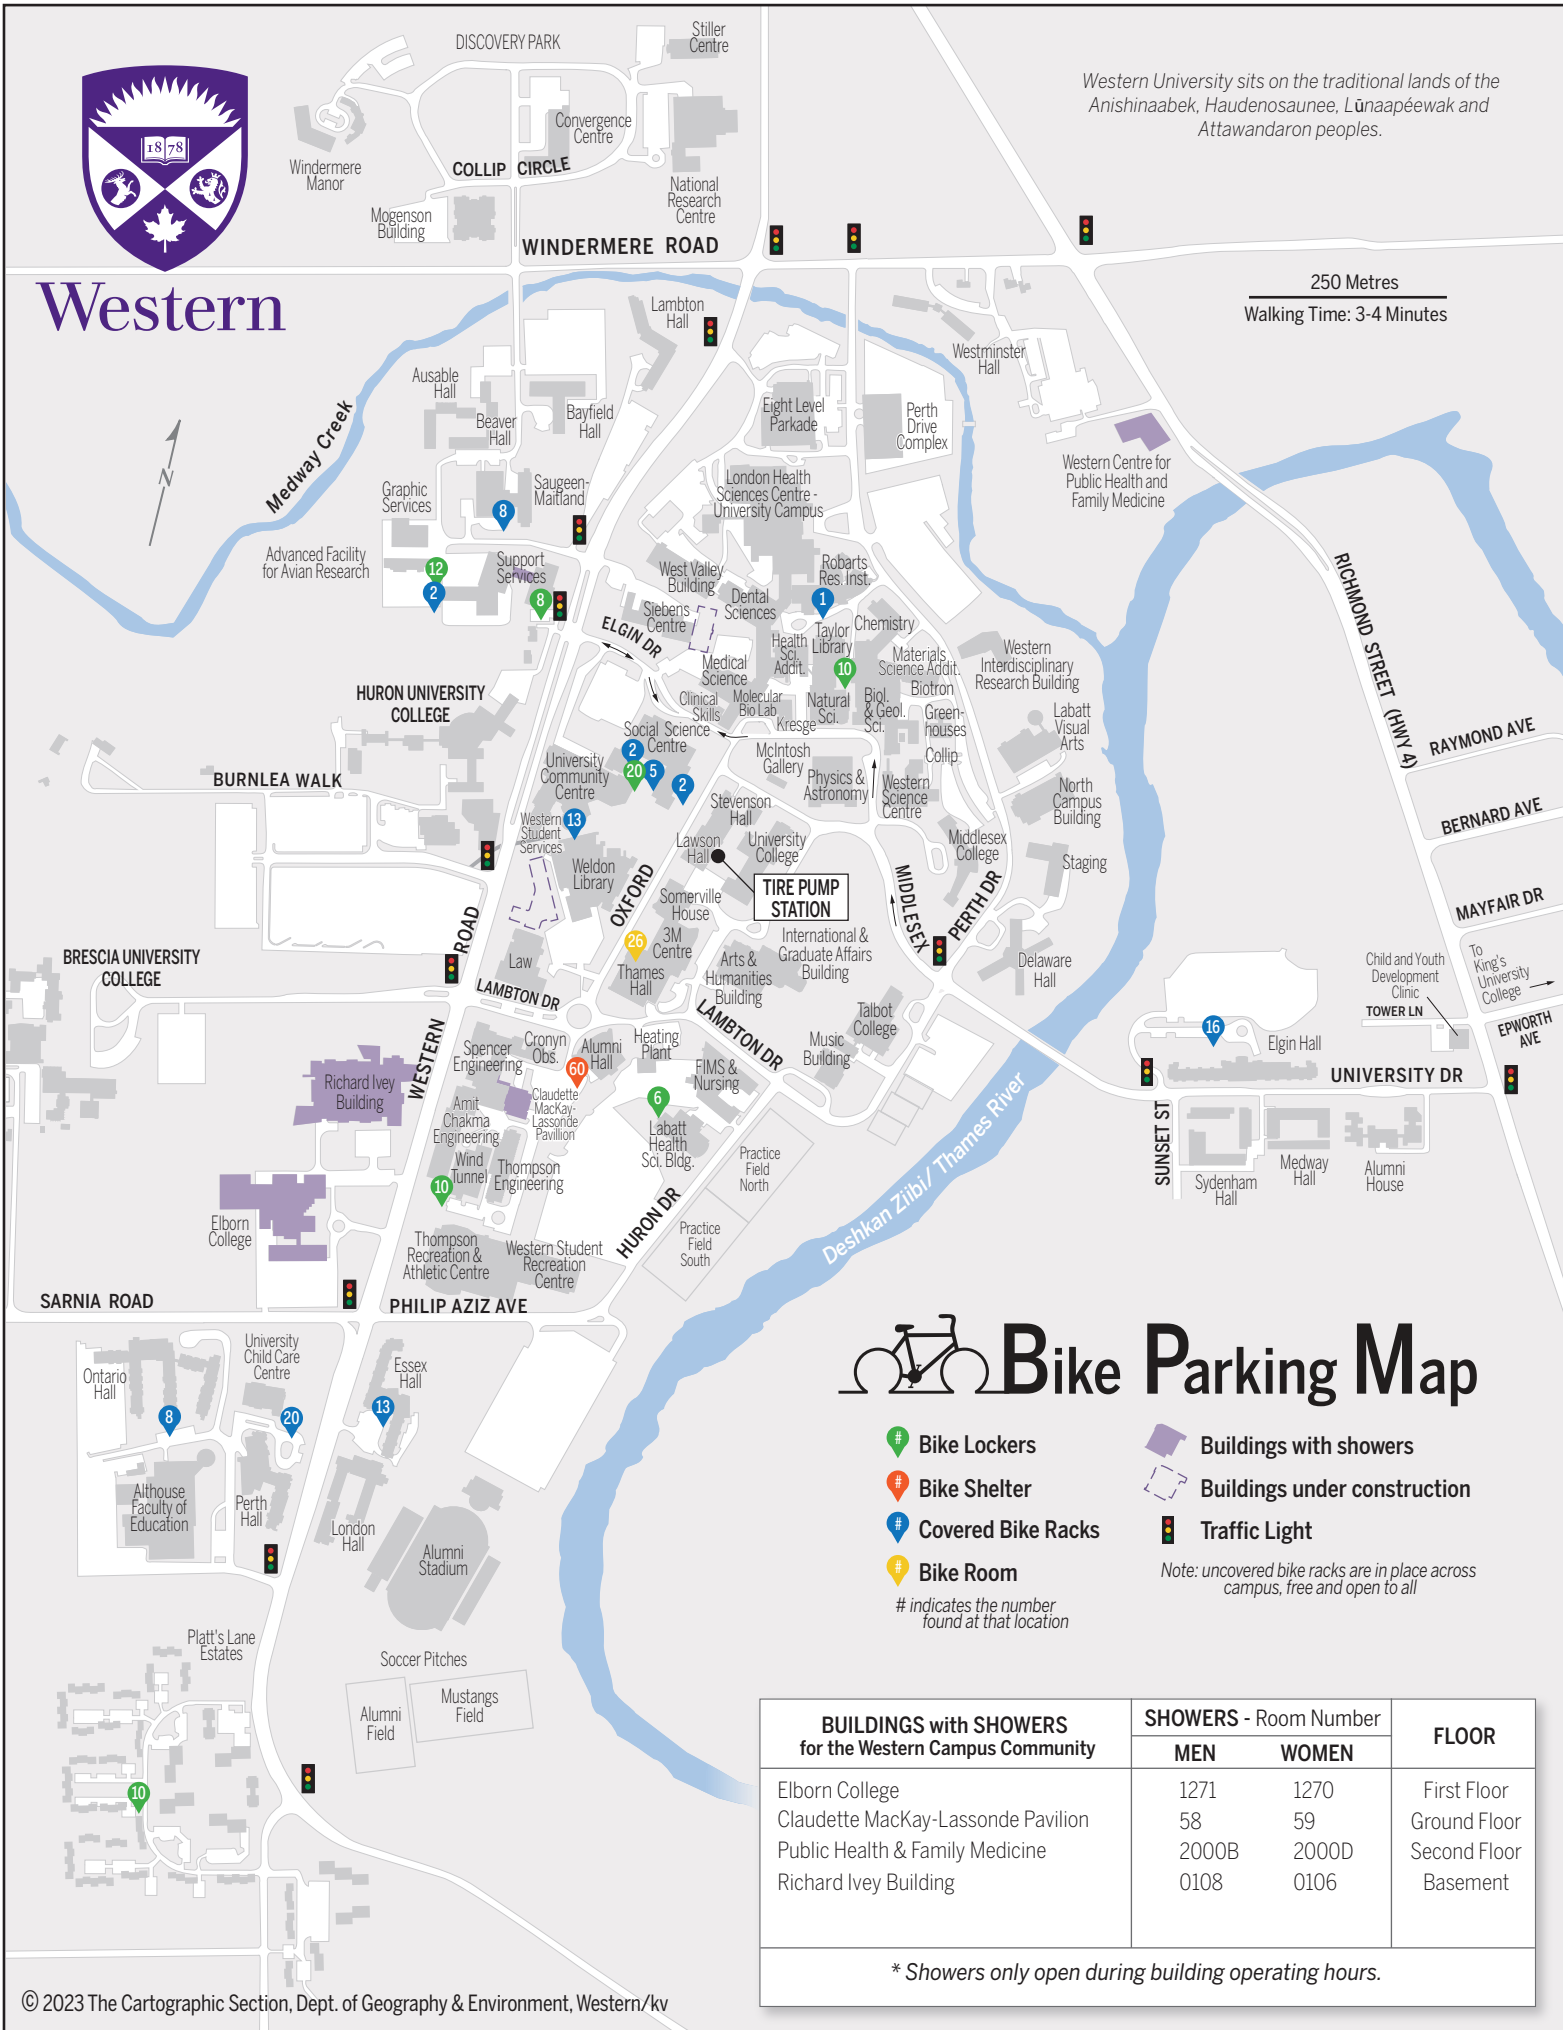

Western

Western University sits on the traditional lands of the Anishinaabek, Haudenosaunee, L'naapéwak and Attawandaron peoples.

Bike Parking Map

-  Bike Lockers
-  Bike Shelter
-  Covered Bike Racks
-  Bike Room
-  Buildings with showers
-  Buildings under construction
-  Traffic Light

indicates the number found at that location

Note: uncovered bike racks are in place across campus, free and open to all

BUILDINGS with SHOWERS for the Western Campus Community	SHOWERS - Room Number		FLOOR
	MEN	WOMEN	
Elborn College	1271	1270	First Floor
Claudette MacKay-Lassonde Pavilion	58	59	Ground Floor
Public Health & Family Medicine	2000B	2000D	Second Floor
Richard Ivey Building	0108	0106	Basement

* Showers only open during building operating hours.