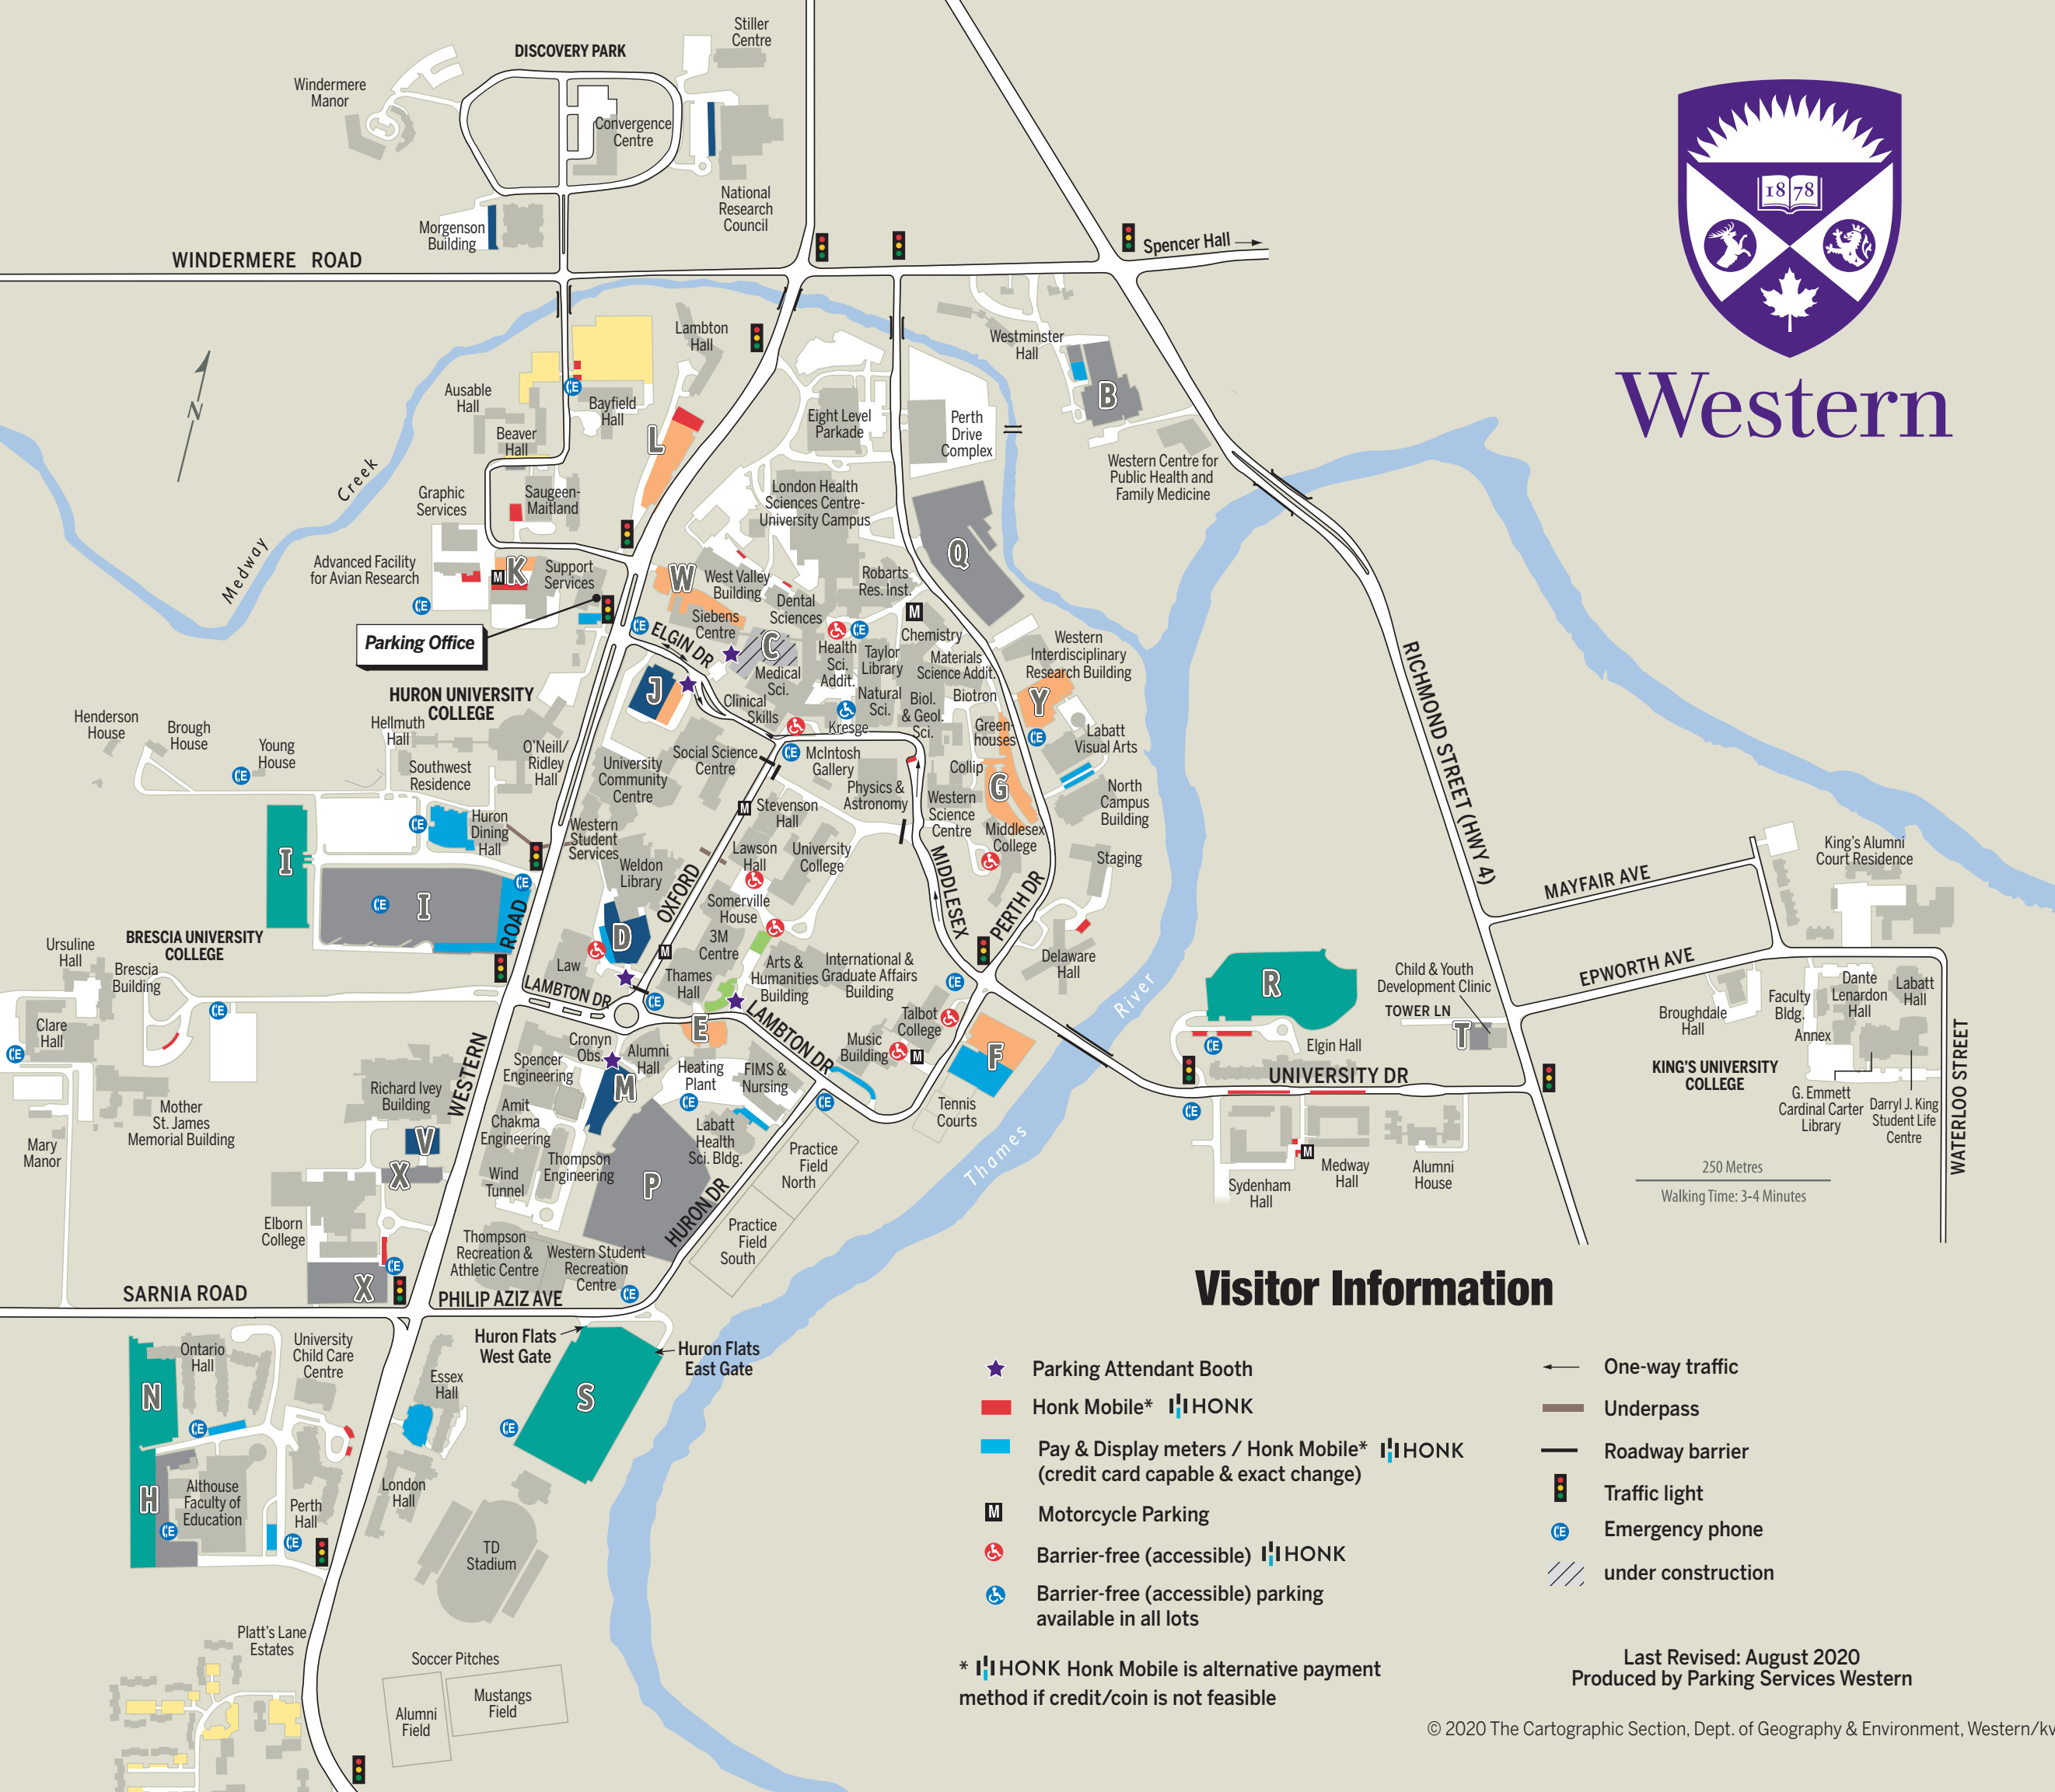

PARKING INFO

Western Parking Permits

CORE PARKING

E Upper Heating <i>(Reserved permits only)</i>	K Support Services
F Talbot	L Lambton
G Middlesex	W Siebens fp <i>(Reserved permits only)</i>
J Social Science <i>(Reserved permits only)</i>	Y Visual Arts

PERIMETER PARKING

B Westminster	Q Chemistry
H Althouse	T Tower Lane
I Springett fp	X Elborn College fp
P South Valley	

STUDENT PARKING

H Althouse fp	R Medway fp
I Springett fp	S Huron Flats fp
N Ontario	

VISITOR PARKING

D D.B. Weldon	M Alumni / Thompson
J Social Science	V Ivey (RESTRICTED PARKING)

PATIENT LOTS

1. **C** Medical Science
   Plus Fowler Clinic (Kent Dr.)

UNIVERSITY APARTMENT PARKING

An apartment permit is required

WEEKEND FREE PARKING

Lots identified by the **fp** icon have free parking from Fridays at 5pm to Mondays at 7am. **The Siebens free parking begins Fridays at 7pm.

Western

Visitor Information

- ★ Parking Attendant Booth
- 📱 Honk Mobile* **I|HONK**
- 💳 Pay & Display meters / Honk Mobile* **I|HONK**
  (credit card capable & exact change)
- 🏍️ Motorcycle Parking
- ♿ Barrier-free (accessible) **I|HONK**
- ♿ Barrier-free (accessible) parking available in all lots

* **I|HONK** Honk Mobile is alternative payment method if credit/coin is not feasible

- ➡ One-way traffic
- 🚶 Underpass
- 🚧 Roadway barrier
- 🚦 Traffic light
- ☎ Emergency phone
- 🚧 under construction

Last Revised: August 2020
Produced by Parking Services Western