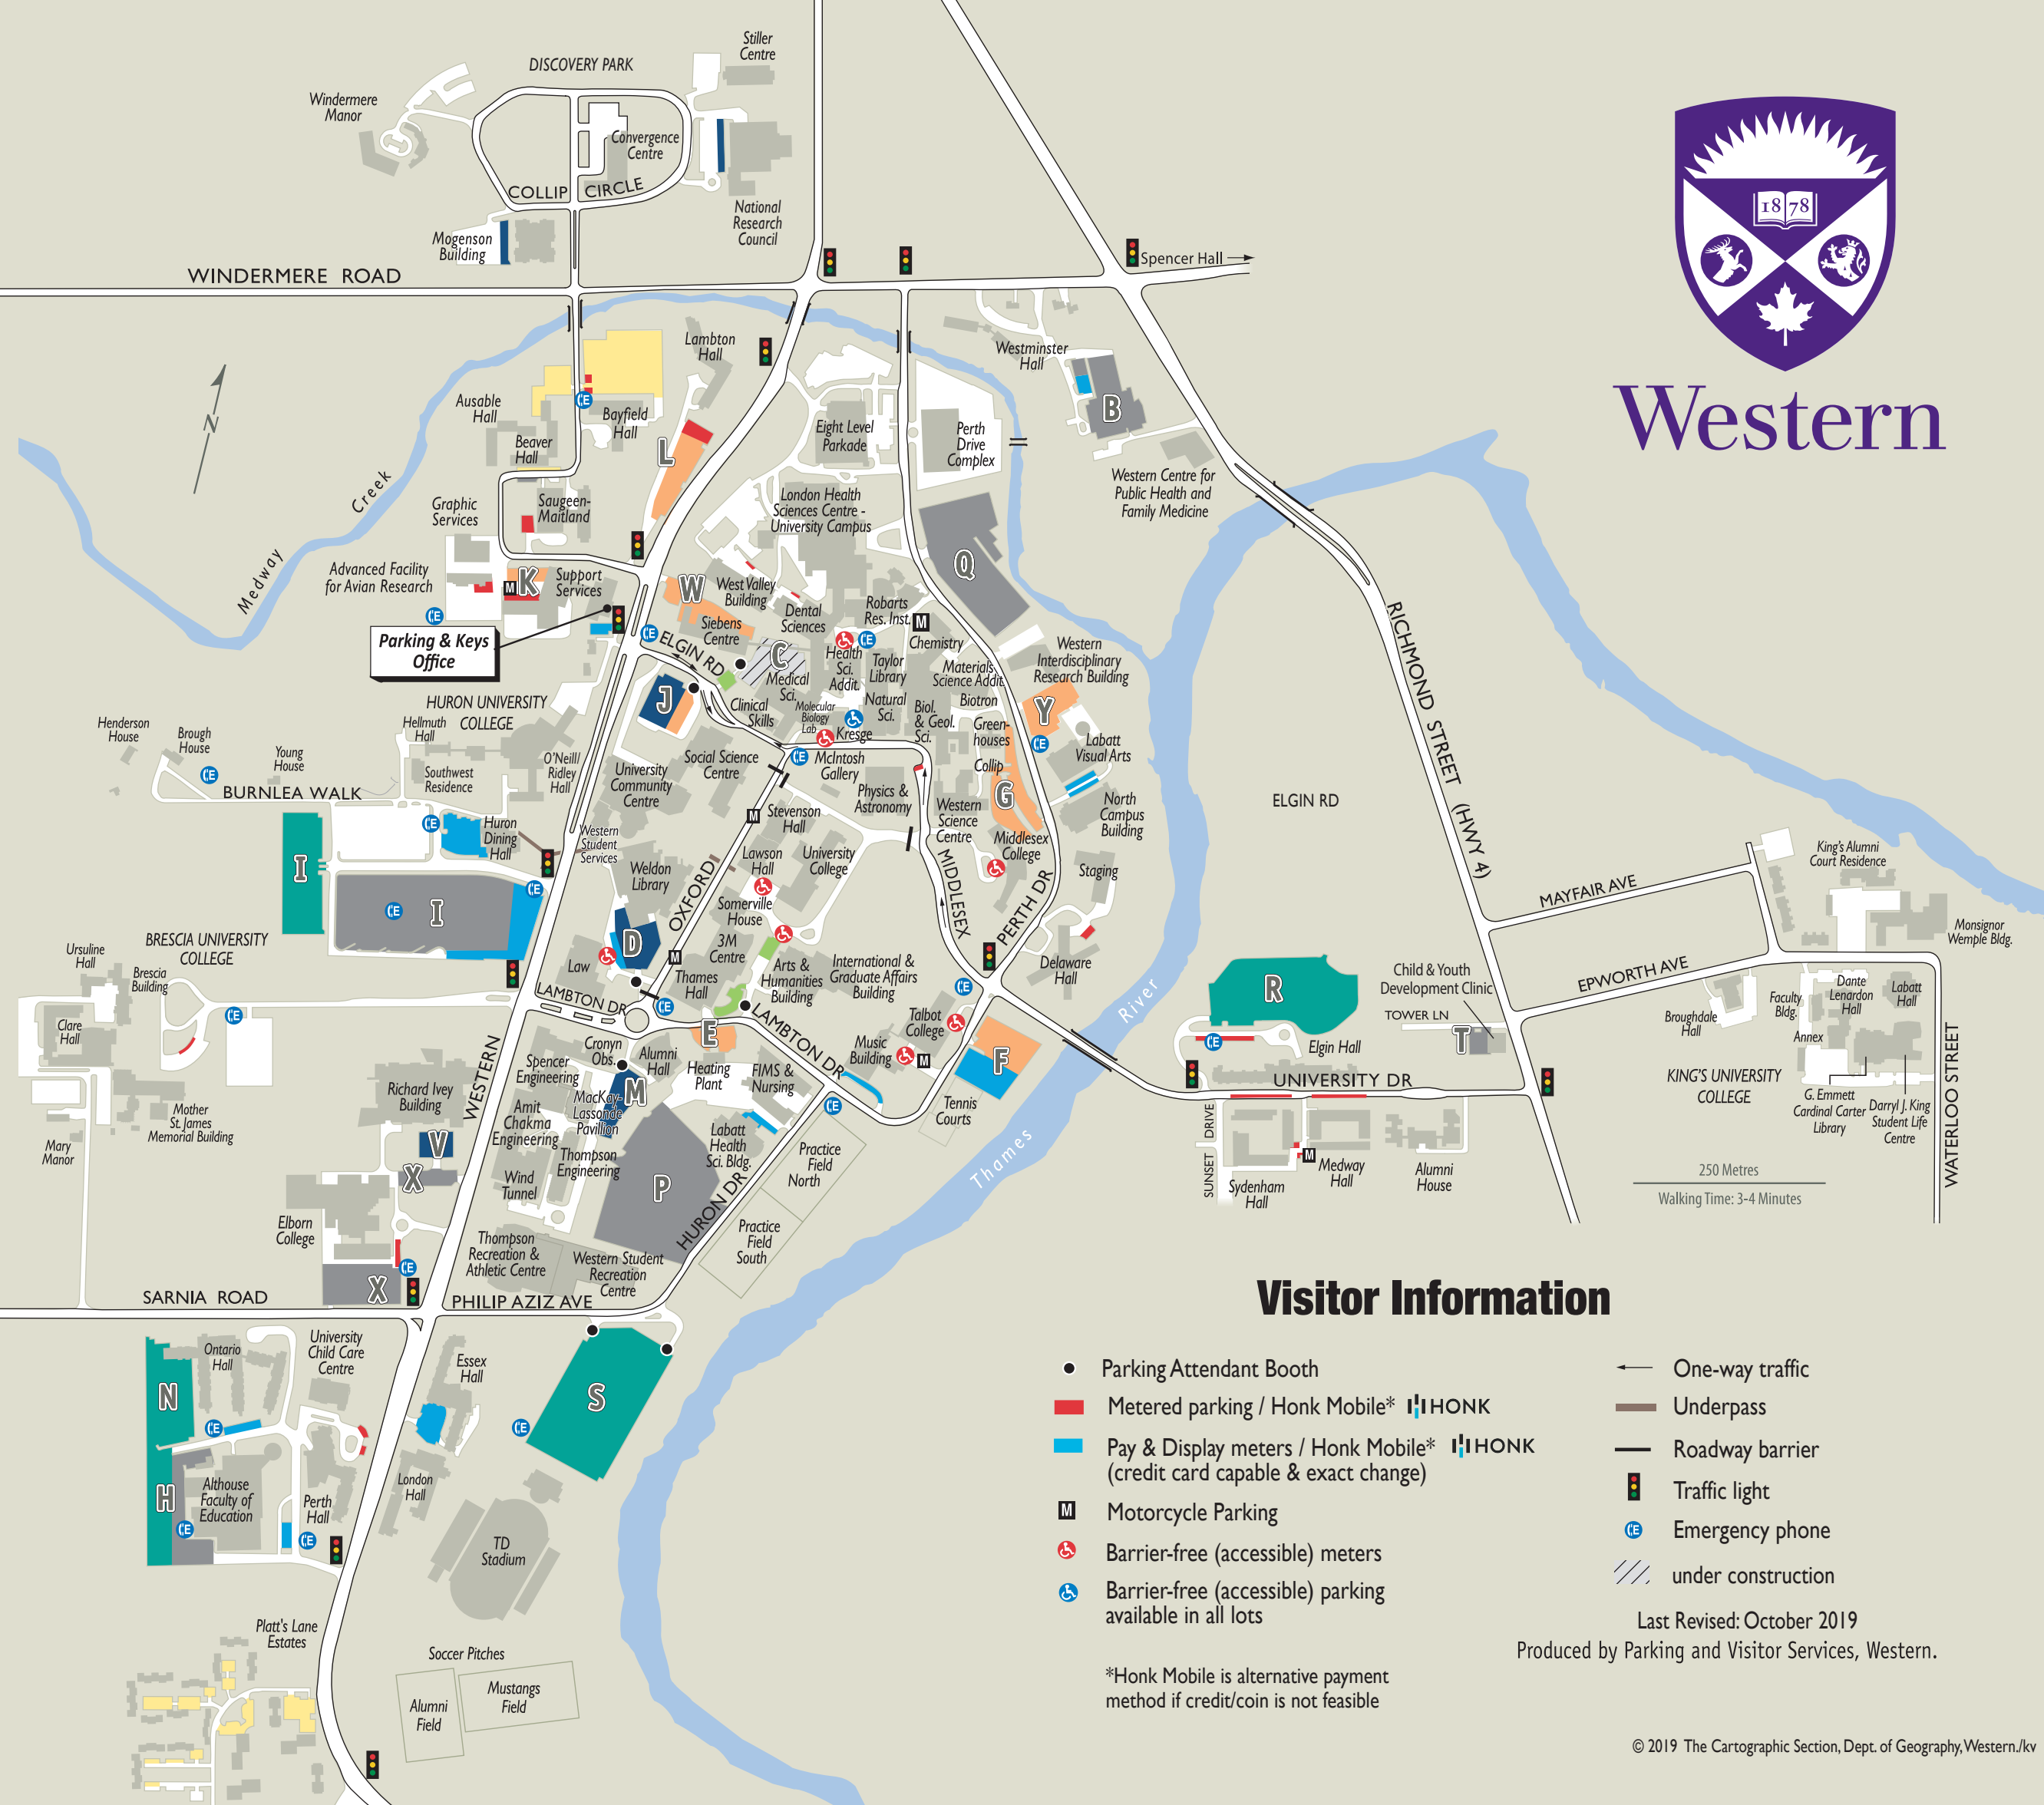

### PERIMETER PARKING

- B** Westminster
- H** Althouse
- I** Springett **(fP)**
- P** South Valley
- Q** Chemistry
- T** Tower Lane
- X** Elborn College **(fP)**

### RESTRICTED LOTS

- C** Medical Science – Clinicians by Permit Only  
Plus Fowler Clinic (Kent Dr.)

### WEEKEND FREE PARKING

Lots identified by the **(fP)** icon have free parking from Fridays at 5pm to Mondays at 7am. \*\*The Siebens free parking begins Fridays at 7pm.