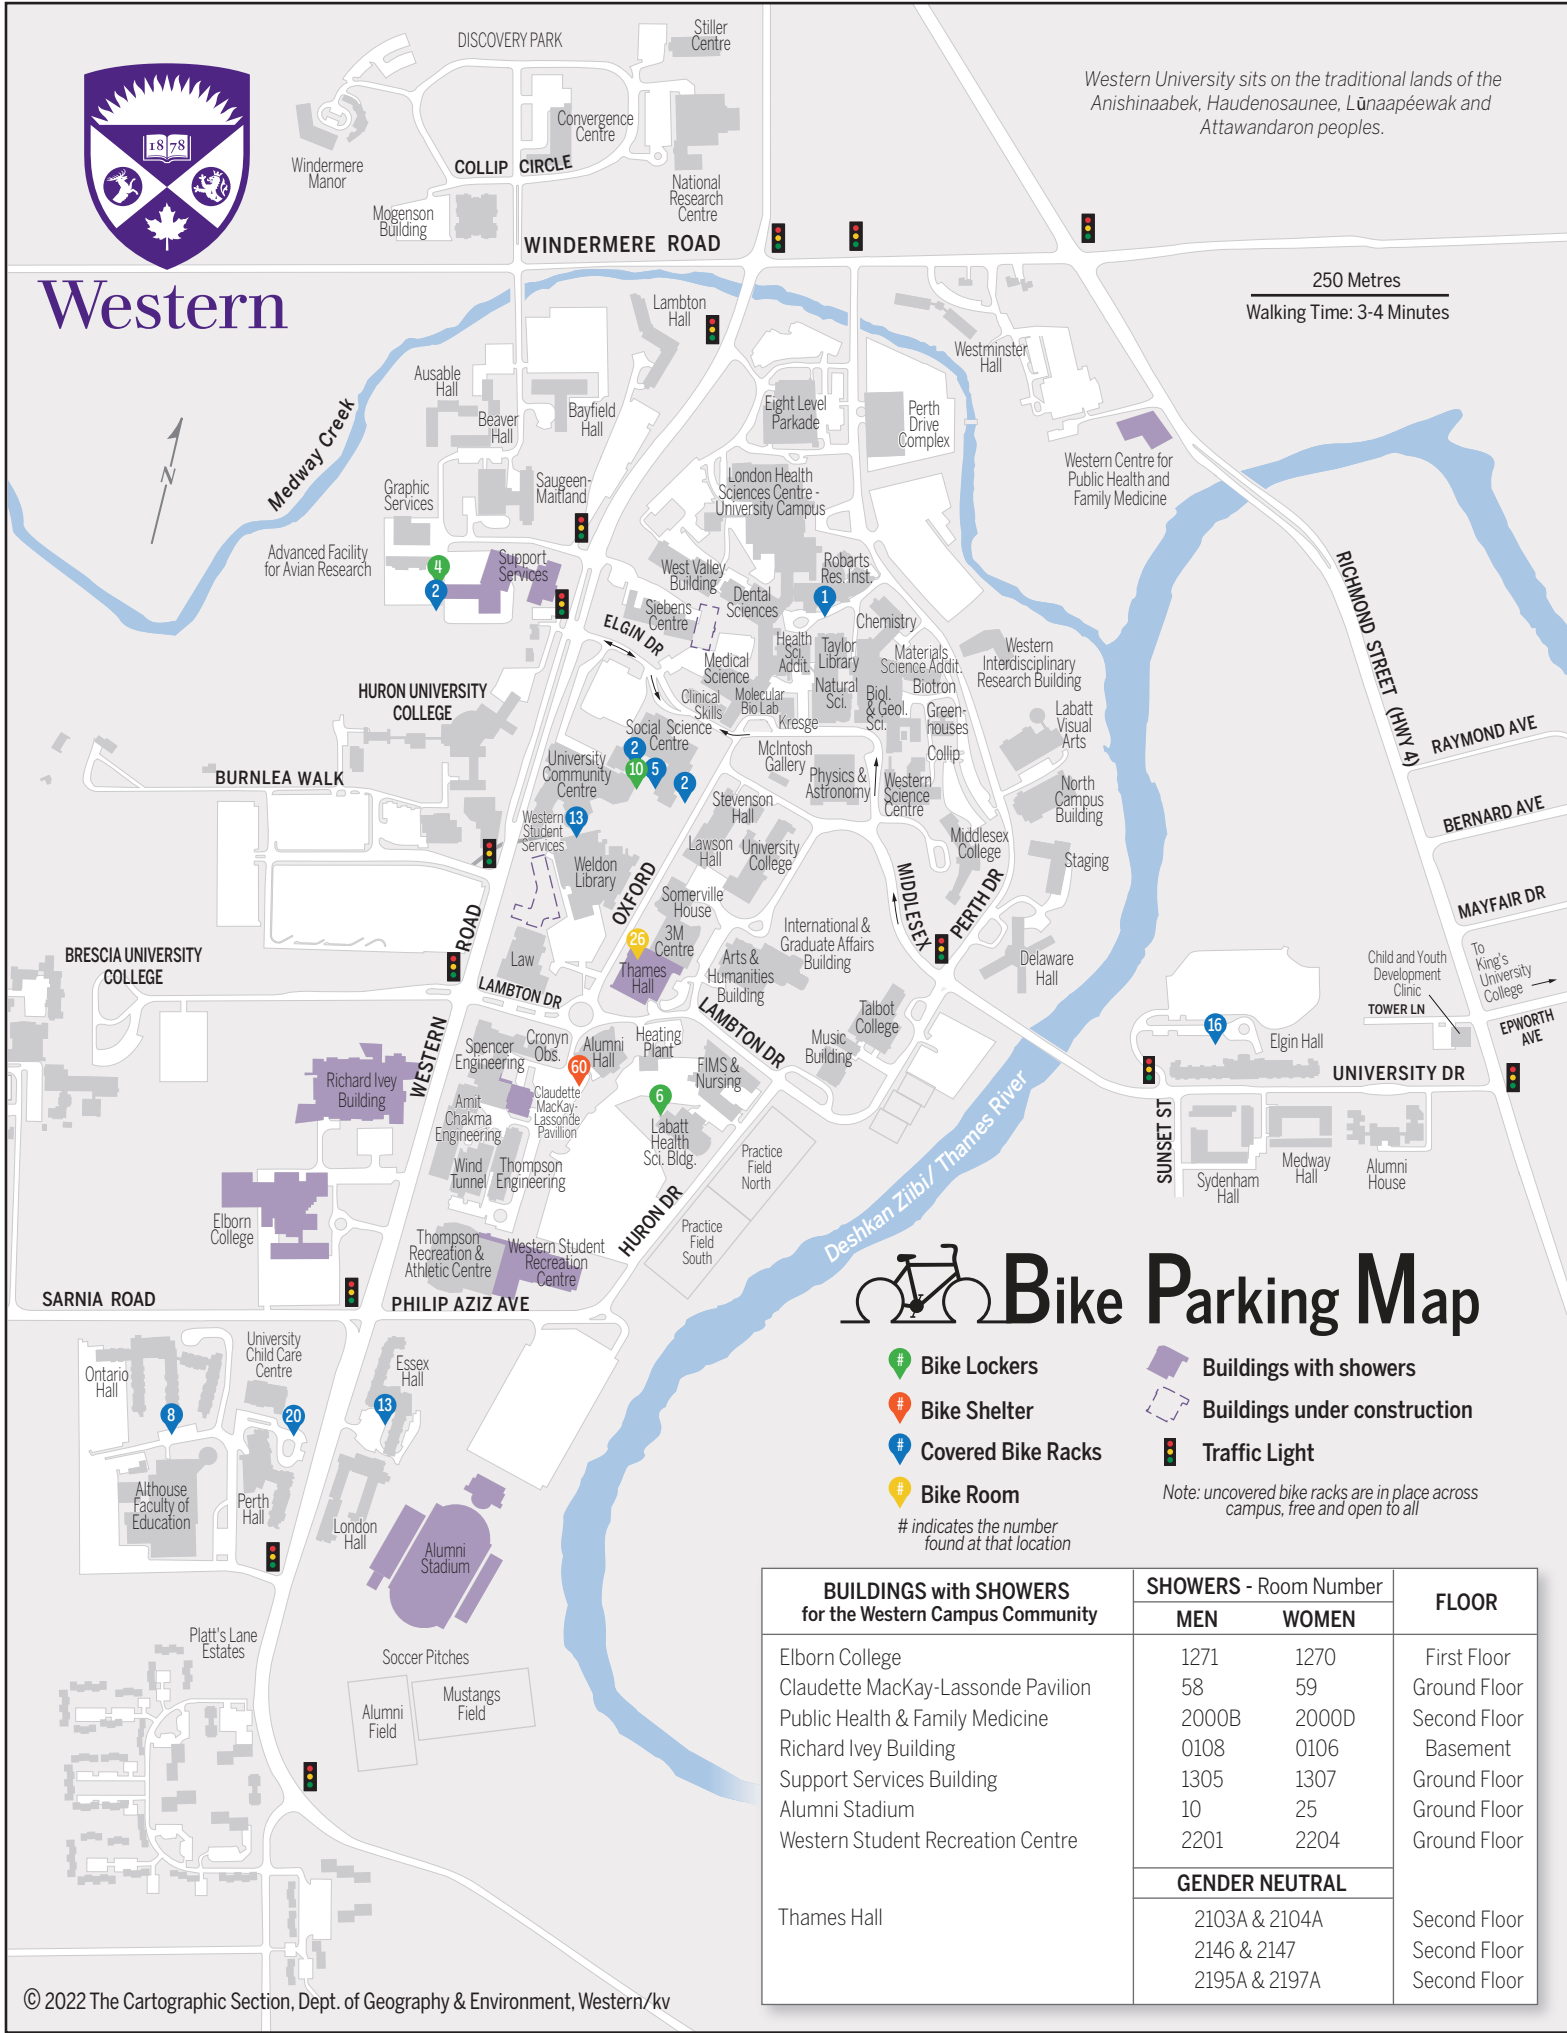

Western

Western University sits on the traditional lands of the Anishinaabek, Haudenosaunee, L'naapéwak and Attawandaron peoples.

Bike Parking Map

- Bike Lockers
- Bike Shelter
- Covered Bike Racks
- Bike Room
- Buildings with showers
- Buildings under construction
- Traffic Light

indicates the number found at that location
 Note: uncovered bike racks are in place across campus, free and open to all

BUILDINGS with SHOWERS for the Western Campus Community	SHOWERS - Room Number		FLOOR
	MEN	WOMEN	
Elborn College	1271	1270	First Floor
Claudette MacKay-Lassonde Pavilion	58	59	Ground Floor
Public Health & Family Medicine	2000B	2000D	Second Floor
Richard Ivey Building	0108	0106	Basement
Support Services Building	1305	1307	Ground Floor
Alumni Stadium	10	25	Ground Floor
Western Student Recreation Centre	2201	2204	Ground Floor
Thames Hall	GENDER NEUTRAL		
	2103A & 2104A		Second Floor
	2146 & 2147		Second Floor
	2195A & 2197A		Second Floor