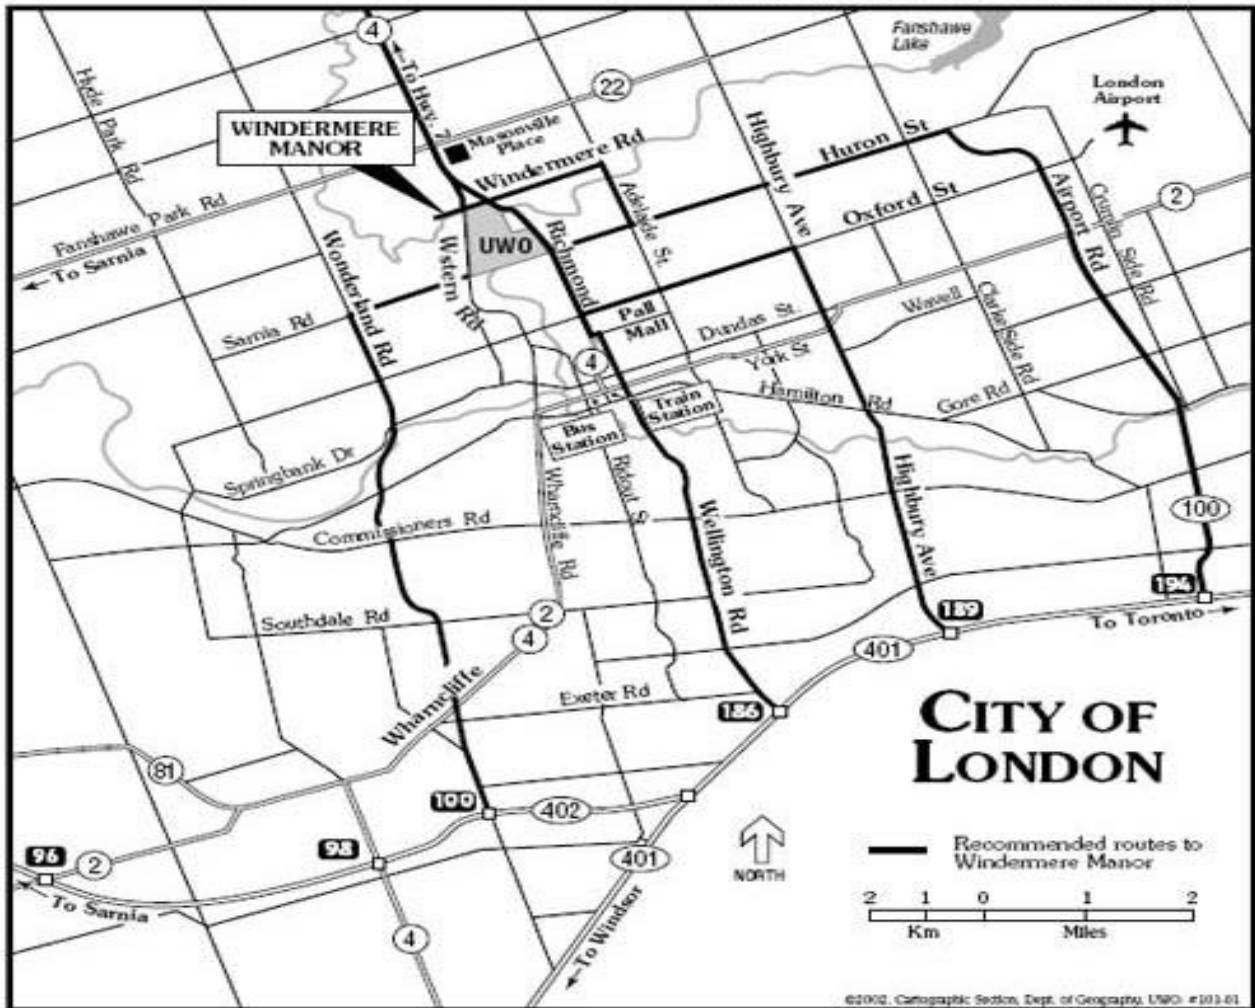

The
WINDERMERE
Manor

200 Collip Circle, London, ON, N6G 4X8
Tel: (519) 858-1391 or 1-800-997-4477

From Support Services Building:

1. North on Western Road to Windermere Road
2. Turn left onto Windermere Road
3. First Right turn onto Collip Circle
4. Turn left to stay on Collip Circle
5. Take the 1st right to stay on Collip Circle
6. Parking is on right hand side at T-intersection