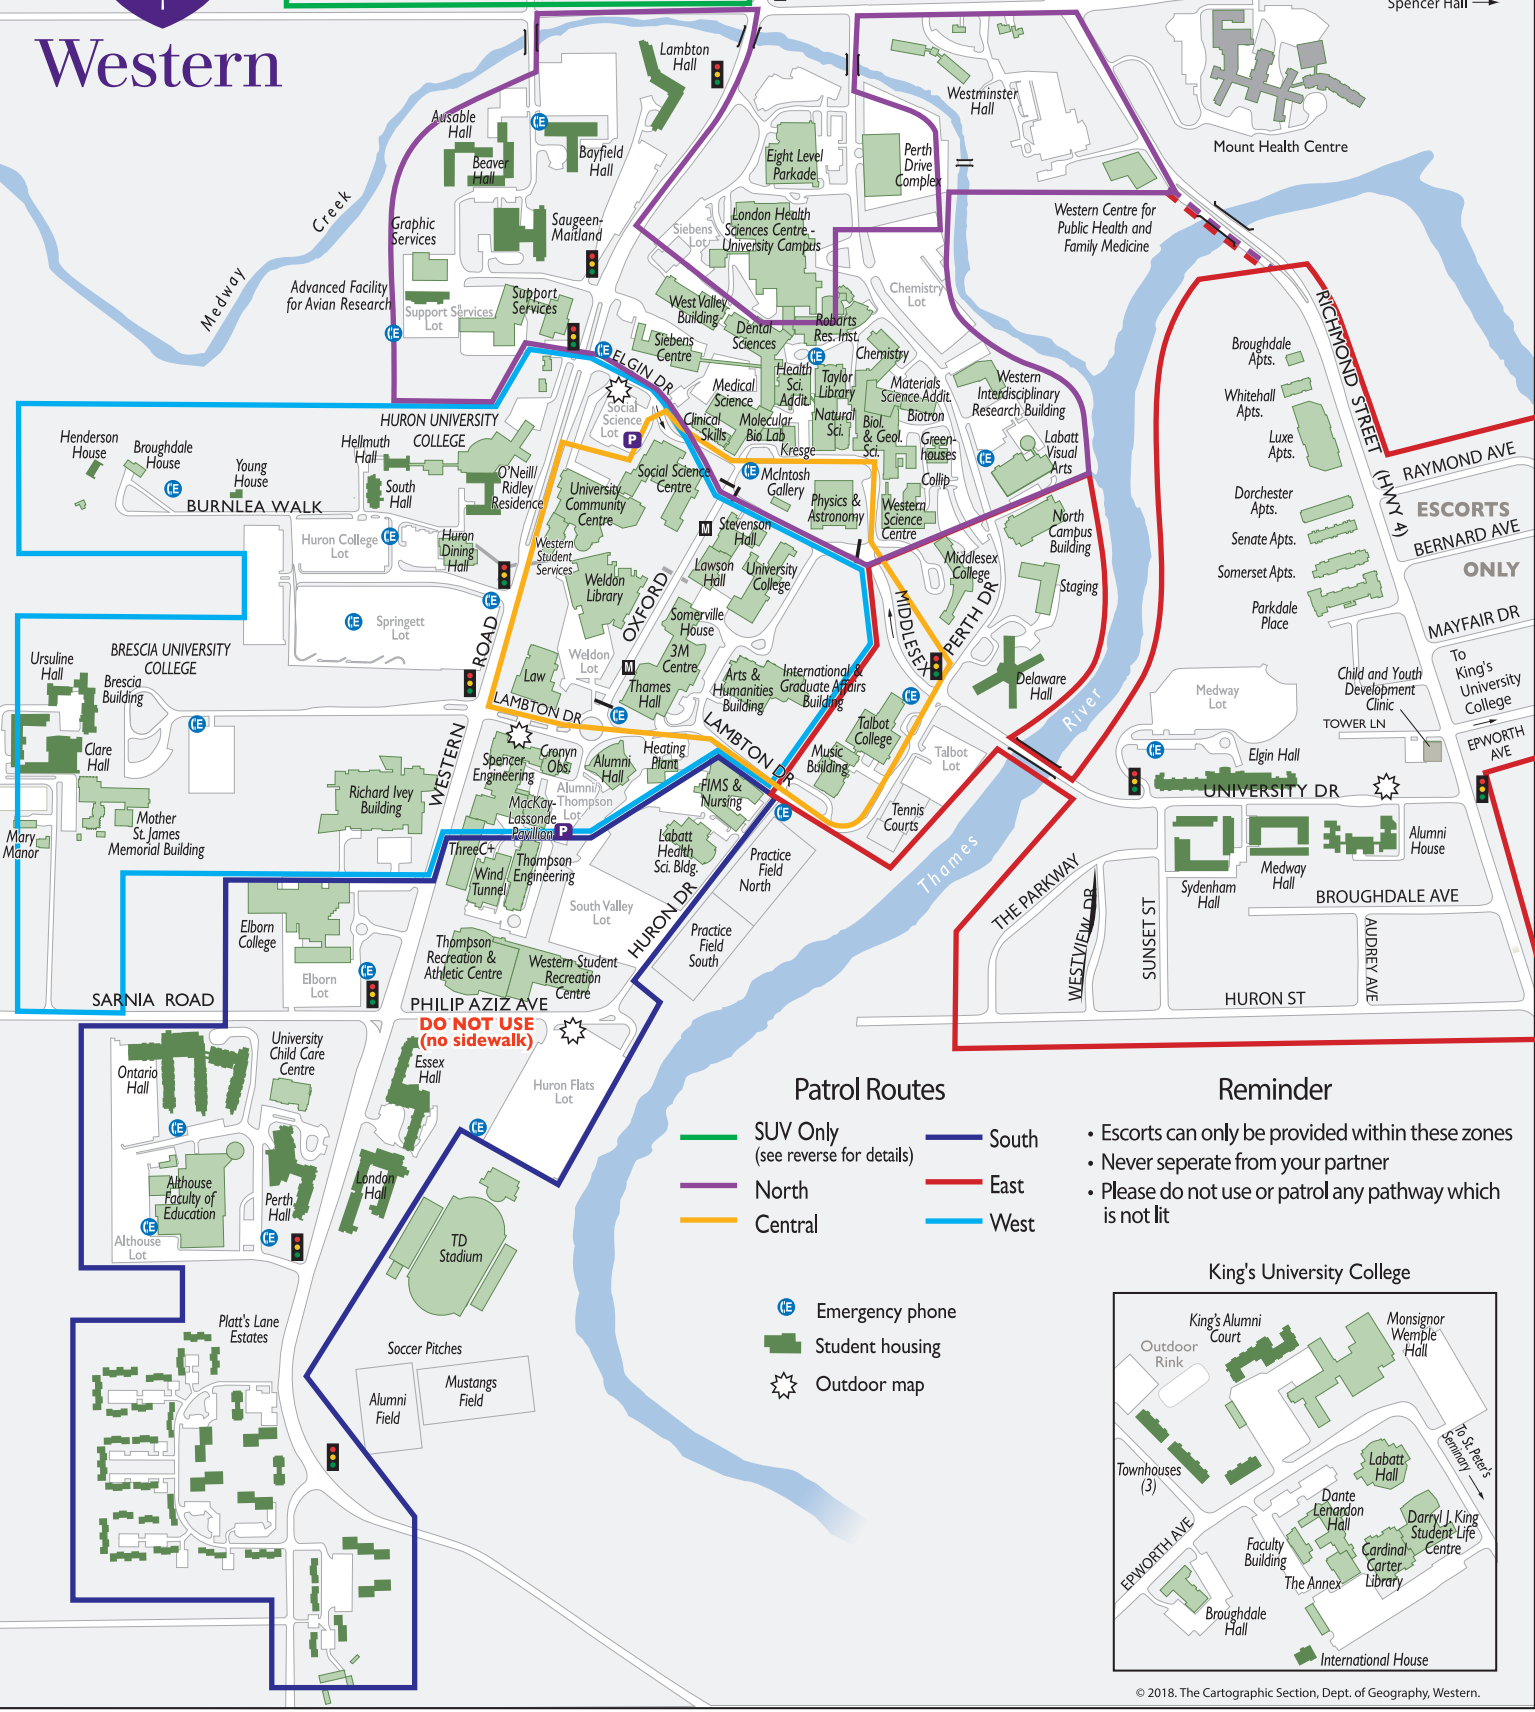

# Western

250 Metres  
Walking Time: 3-4 Minutes

**PHILIP AZIZ AVE**  
**DO NOT USE**  
**(no sidewalk)**

### Patrol Routes

- SUV Only (see reverse for details)
- North
- Central
- South
- East
- West

- Emergency phone
- Student housing
- Outdoor map

### King's University College