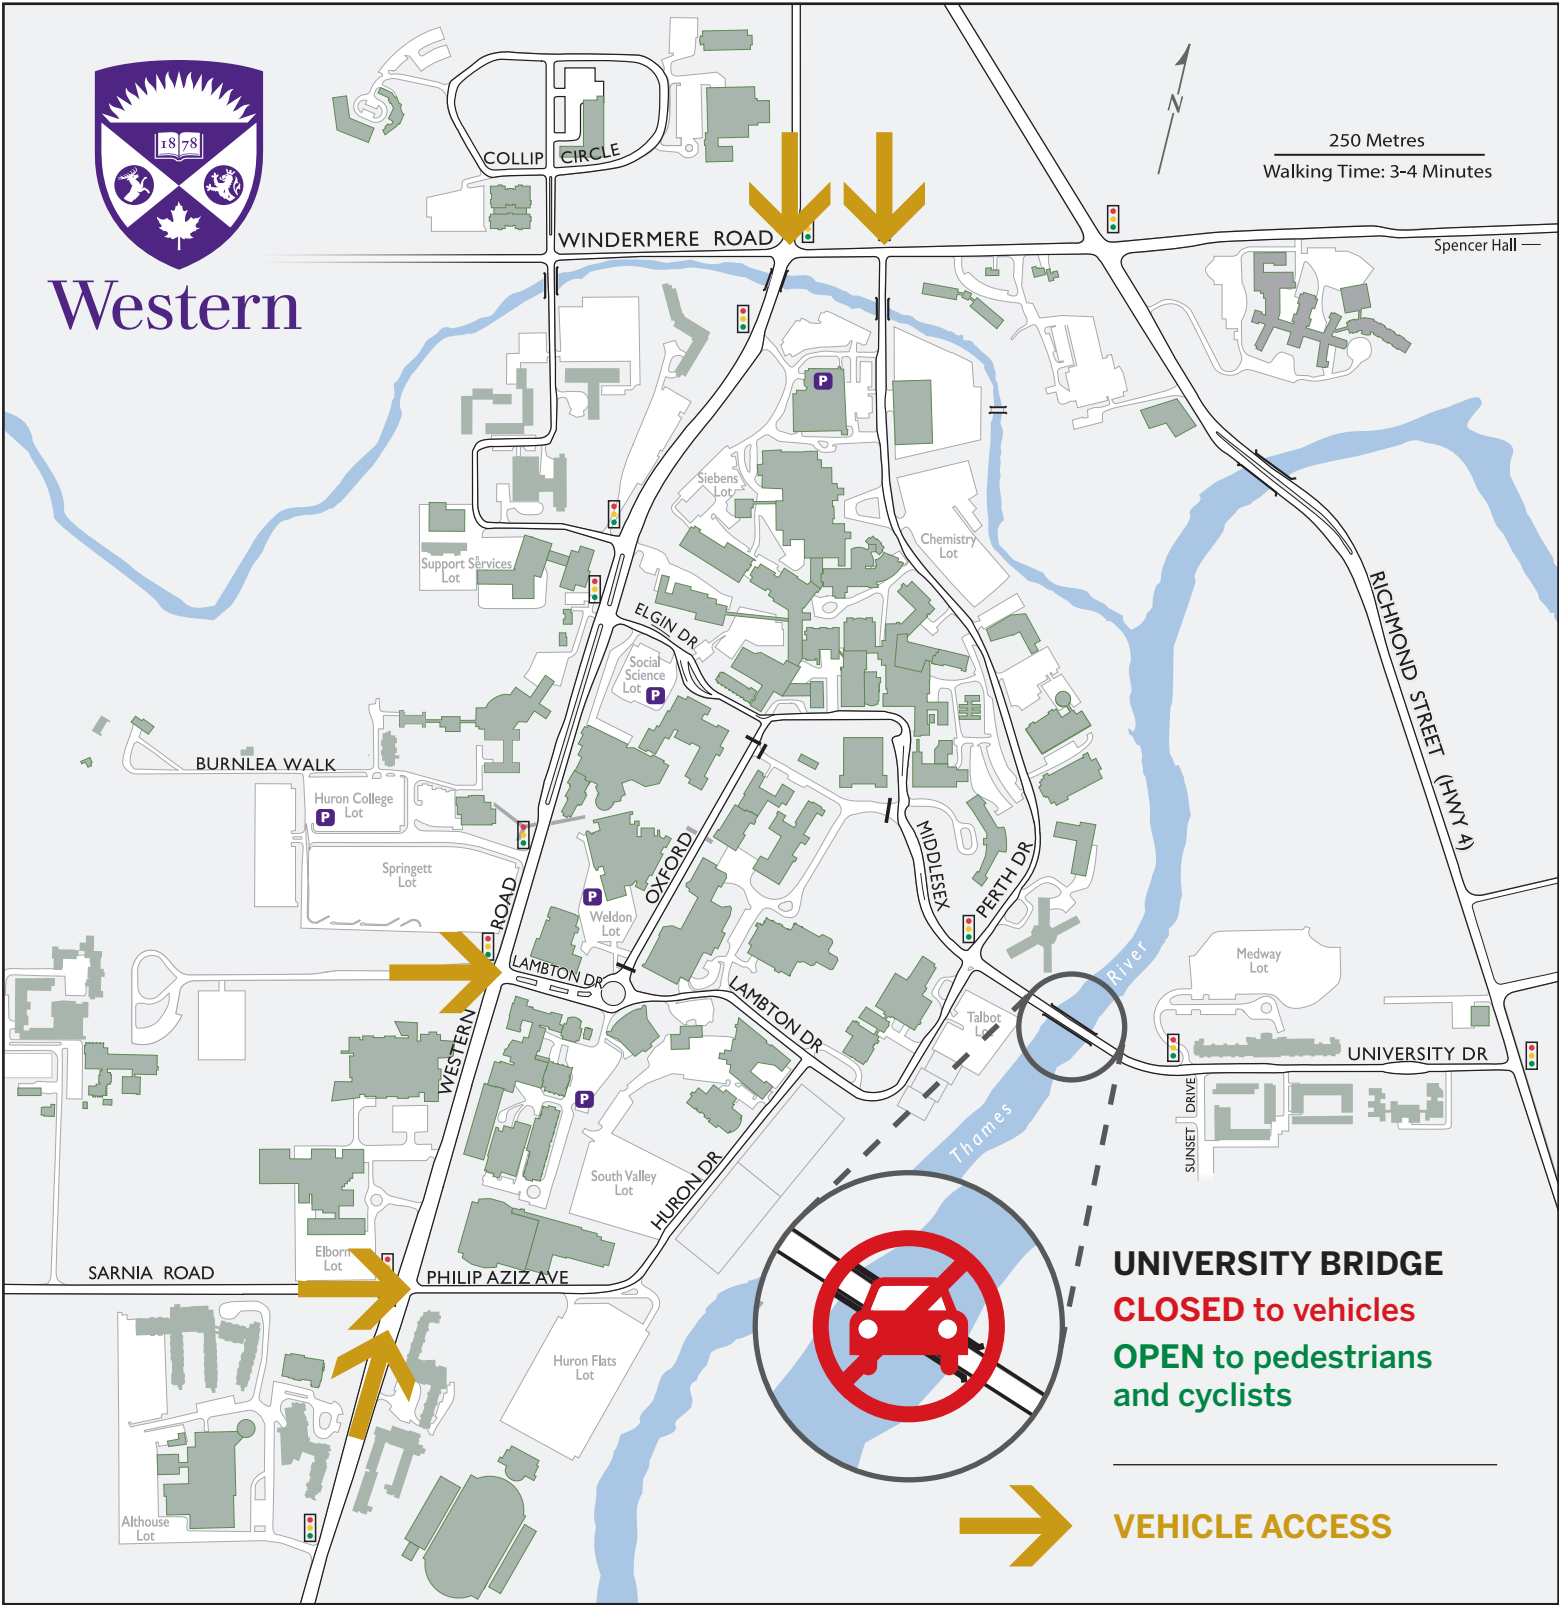

Western

250 Metres  
Walking Time: 3-4 Minutes

**UNIVERSITY BRIDGE**  
**CLOSED** to vehicles  
**OPEN** to pedestrians  
and cyclists

**VEHICLE ACCESS**