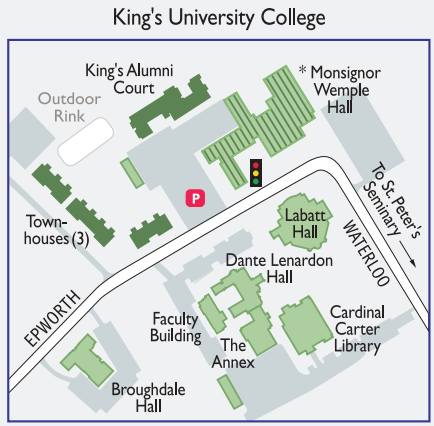

Western

**Colloquium Site:
North Campus
Building, Main Floor**

**Opening Reception:
The Grad Club
Middlesex College
Lower Level**

*The Stevenson-Lawson Building (SLB) has been divided into Stevenson Hall and Lawson Hall.

Welcome to Western

- 2** Welcome Centre booths are attended Monday - Friday
- MAP** Outdoor map
- P** Parking lot
- P** Visitor parking lot
- See detailed parking maps for additional visitor parking at meters and pay & display areas.
- Student housing
- Off campus buildings housing Western facilities

* Portions of the 2nd and 3rd floors of the Monsignor Wemple Hall are student residences.

For a broad selection of parking and other campus maps visit geography.uwo.ca/campusmaps/