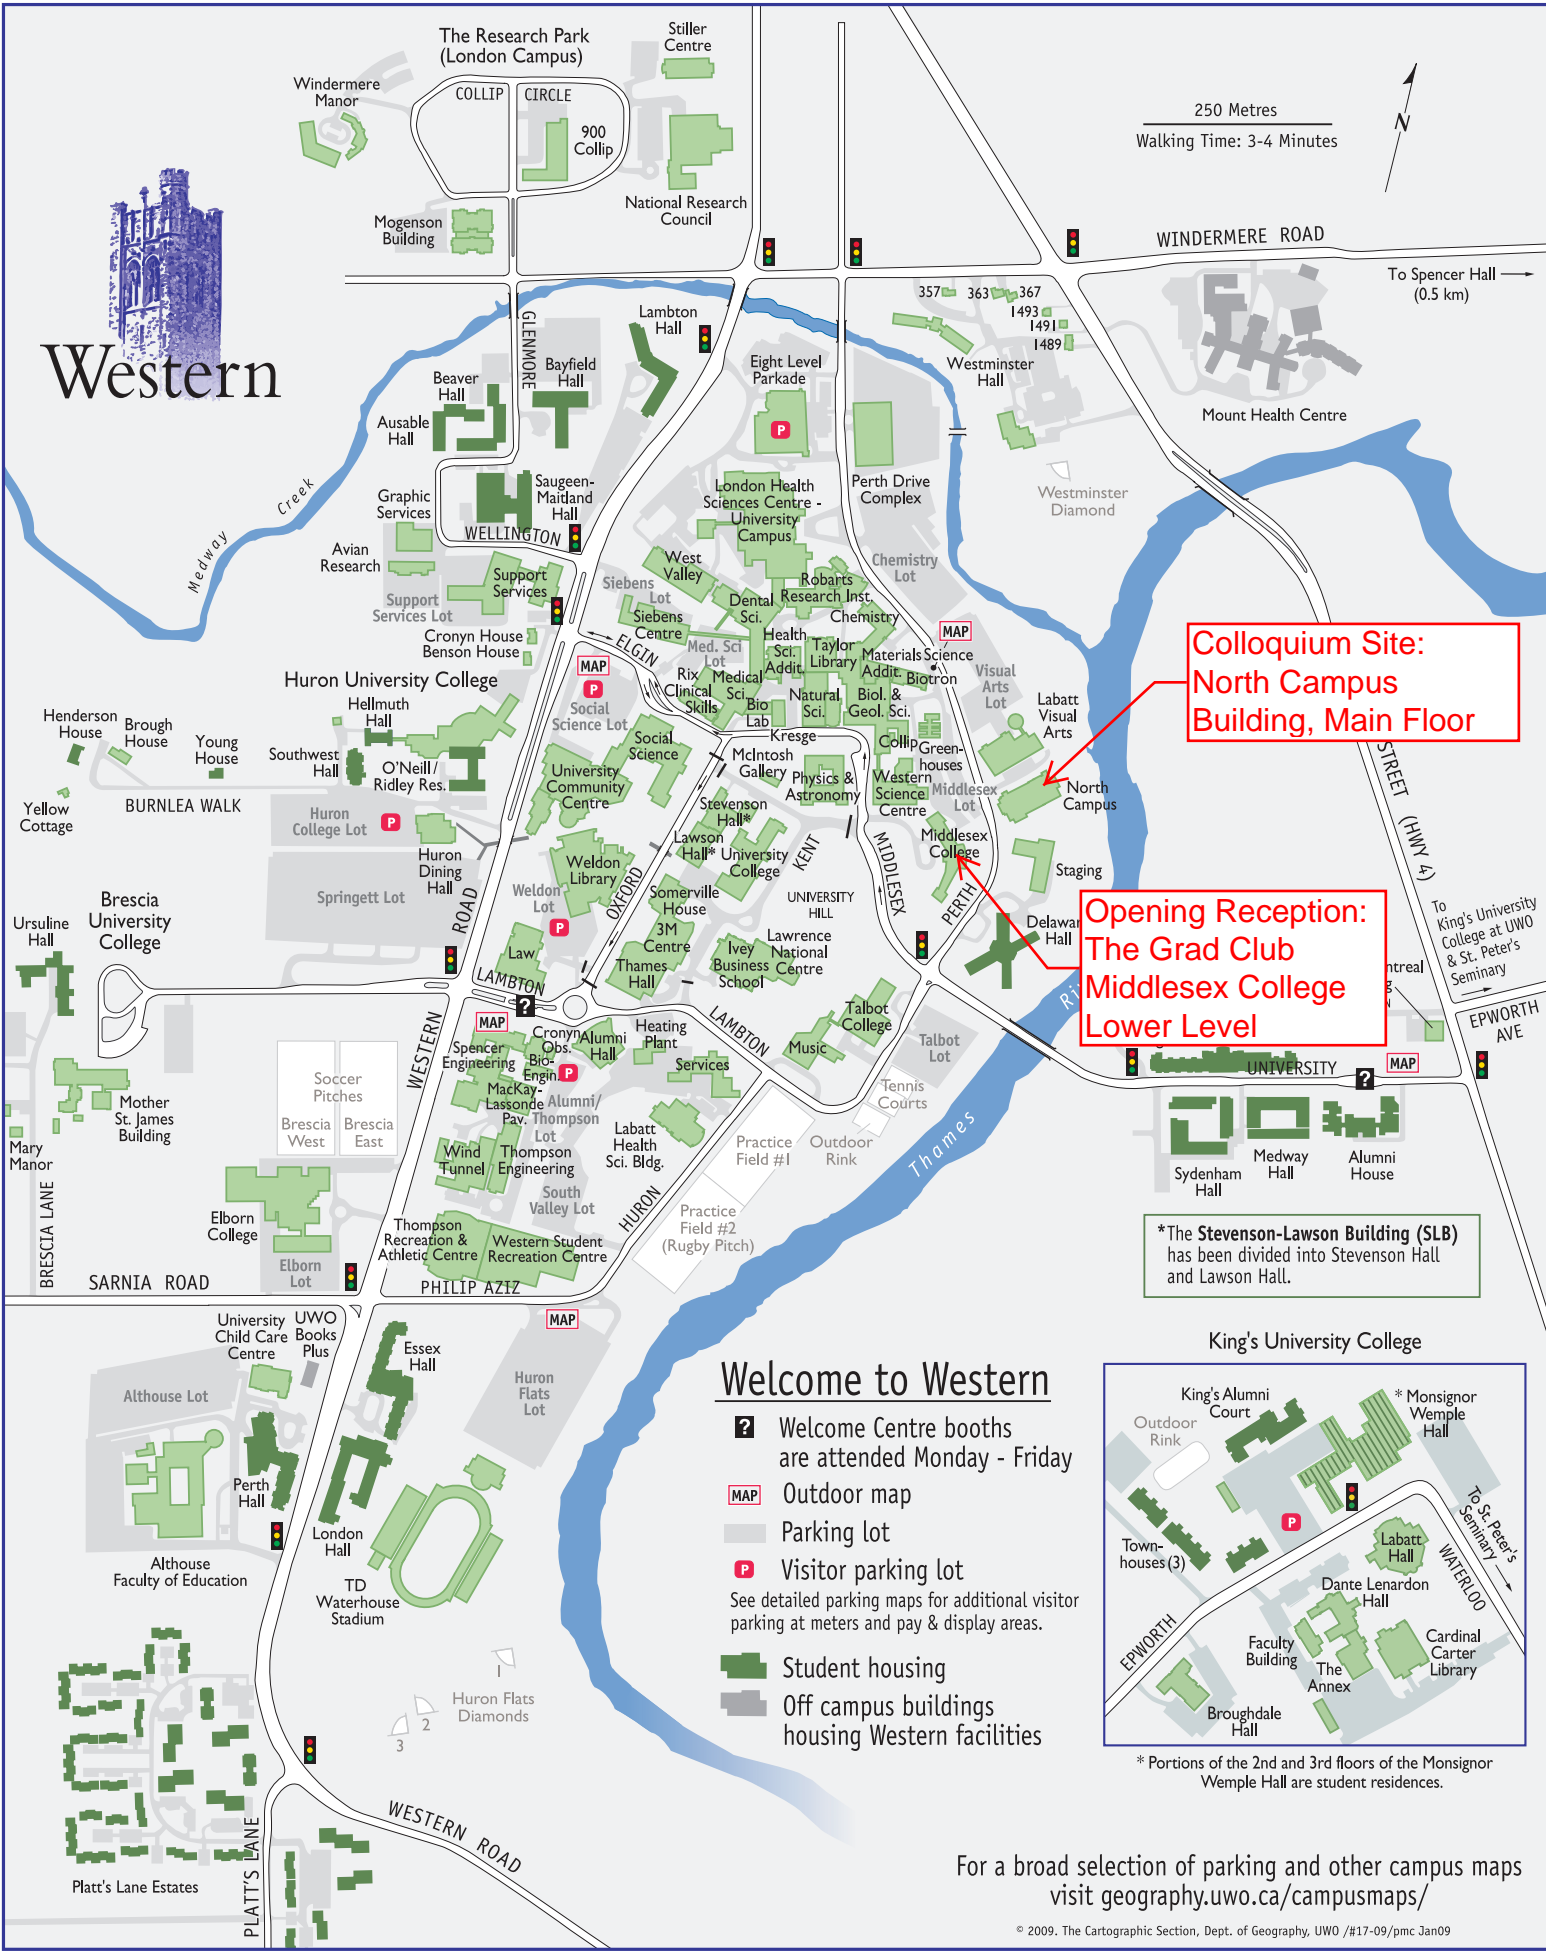

Western

**Colloquium Site:
North Campus
Building, Main Floor**

**Opening Reception:
The Grad Club
Middlesex College
Lower Level**

*The Stevenson-Lawson Building (SLB) has been divided into Stevenson Hall and Lawson Hall.

Welcome to Western

- 2** Welcome Centre booths are attended Monday - Friday
- MAP** Outdoor map
- P** Parking lot
- P** Visitor parking lot
- See detailed parking maps for additional visitor parking at meters and pay & display areas.
- Student housing
- Off campus buildings housing Western facilities

* Portions of the 2nd and 3rd floors of the Monsignor Wemple Hall are student residences.

For a broad selection of parking and other campus maps visit geography.uwo.ca/campusmaps/