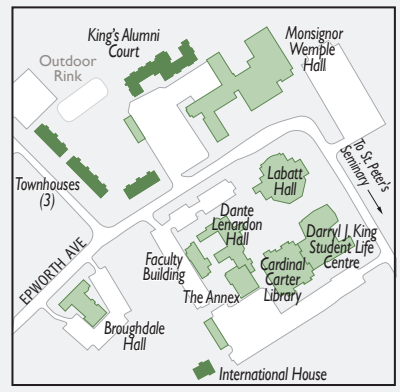

Western

Welcome to Western

- Welcome Centre booths
- Emergency Phone
- Barrier-free (accessible) meters
- Visitor parking lot
See detailed parking maps for additional visitor parking at meters and pay & display areas.
- Student housing
- Off-campus buildings housing Western facilities

K Kiosk
CP Conference Parking

For a broad selection of parking and other campus maps visit geography.uwo.ca/campusmaps/
 Barrier-free parking is available in all lots.