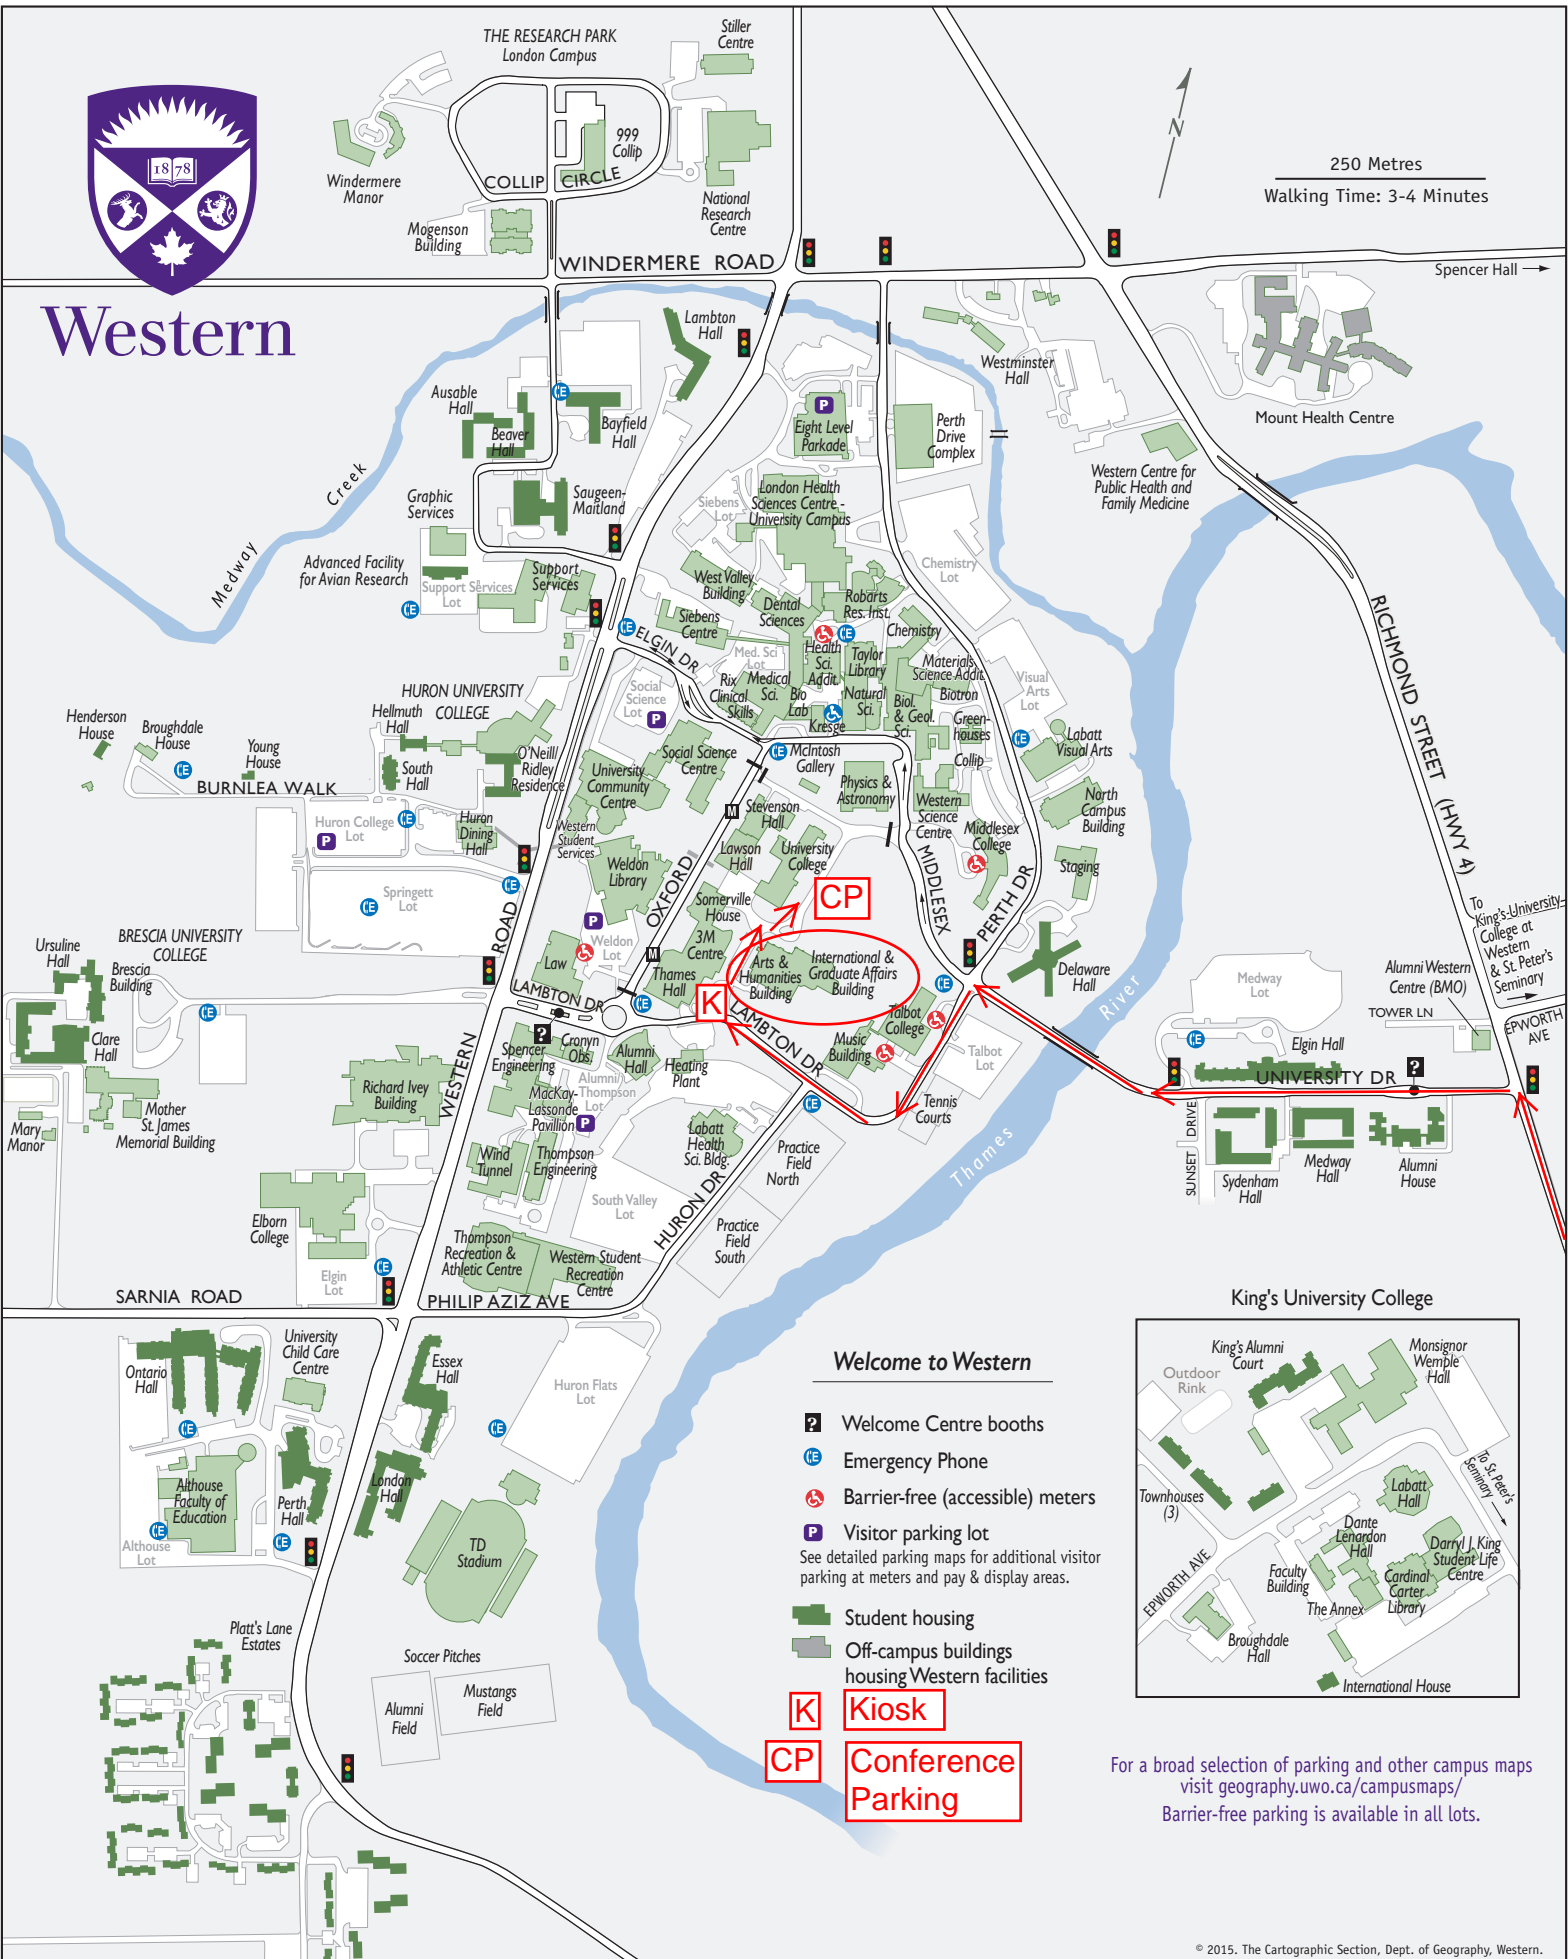

Western

Welcome to Western

- Welcome Centre booths
- Emergency Phone
- Barrier-free (accessible) meters
- Visitor parking lot
See detailed parking maps for additional visitor parking at meters and pay & display areas.
- Student housing
- Off-campus buildings housing Western facilities

K Kiosk
CP Conference Parking

For a broad selection of parking and other campus maps visit geography.uwo.ca/campusmaps/
 Barrier-free parking is available in all lots.