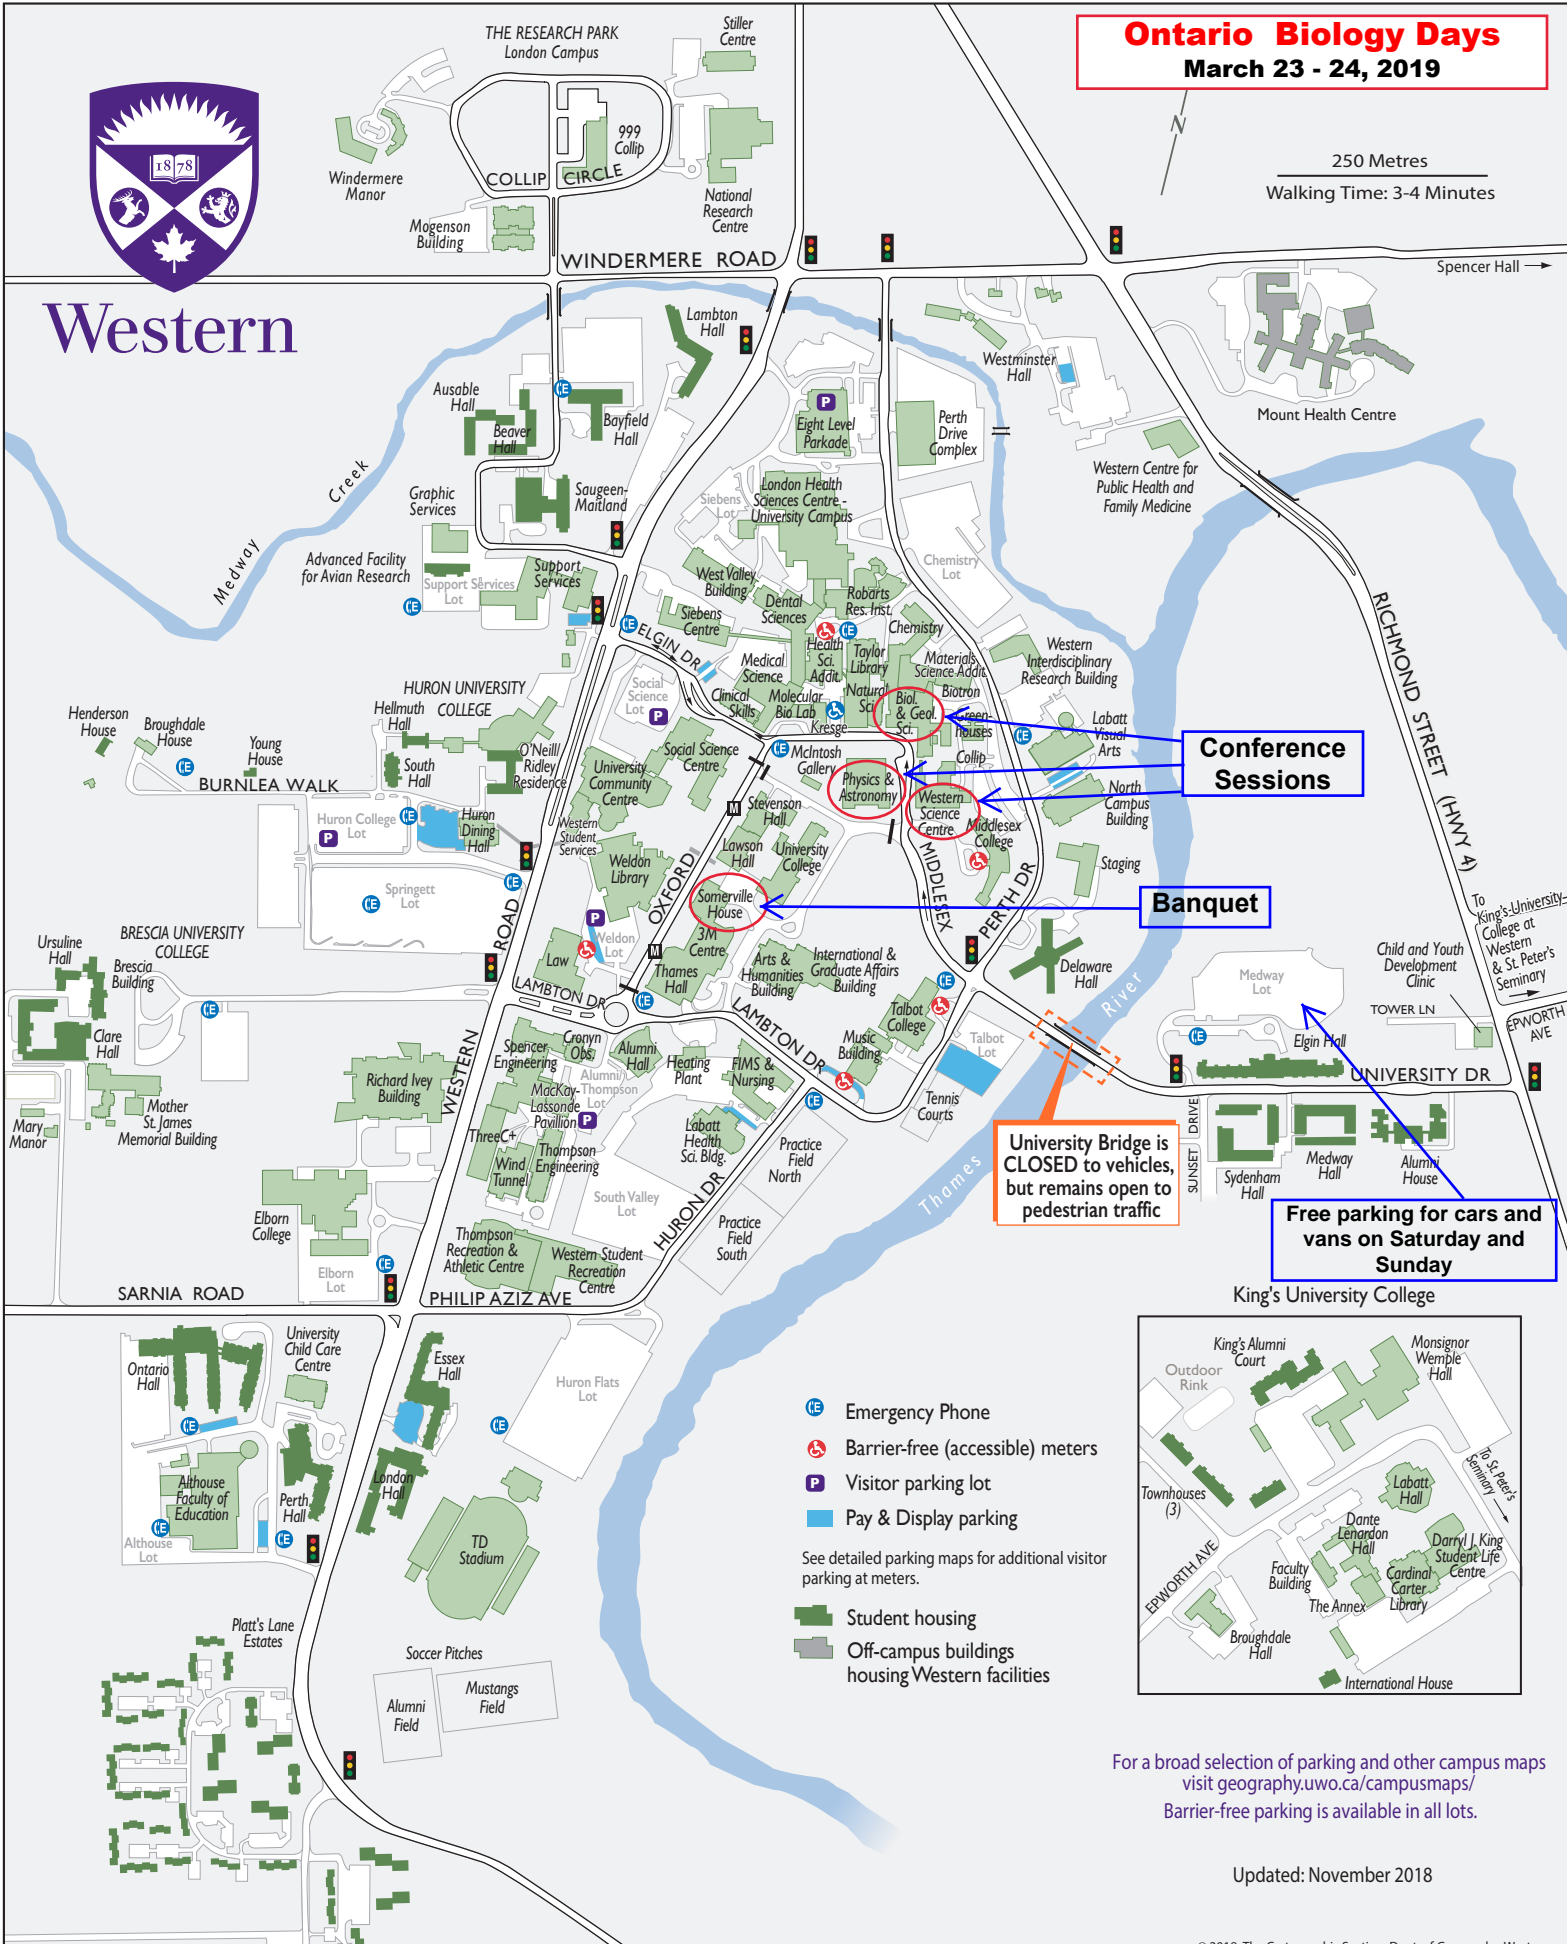

Western

Ontario Biology Days March 23 - 24, 2019

250 Metres
Walking Time: 3-4 Minutes

Conference Sessions

Banquet

University Bridge is CLOSED to vehicles, but remains open to pedestrian traffic

Free parking for cars and vans on Saturday and Sunday

- Emergency Phone
 - Barrier-free (accessible) meters
 - Visitor parking lot
 - Pay & Display parking
- See detailed parking maps for additional visitor parking at meters.
- Student housing
 - Off-campus buildings housing Western facilities

For a broad selection of parking and other campus maps visit geography.uwo.ca/campusmaps/
Barrier-free parking is available in all lots.

Updated: November 2018