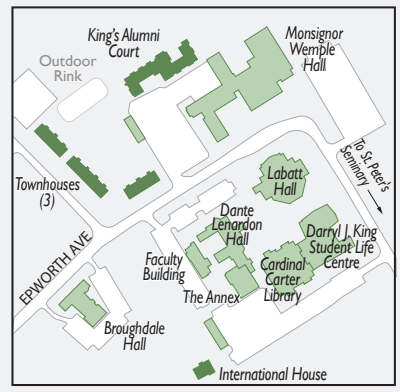

Western

Ontario Biology Days March 23 - 24, 2019

250 Metres
Walking Time: 3-4 Minutes

Conference Sessions

Banquet

University Bridge is CLOSED to vehicles, but remains open to pedestrian traffic

Free parking for cars and vans on Saturday and Sunday

- Emergency Phone
 - Barrier-free (accessible) meters
 - Visitor parking lot
 - Pay & Display parking
- See detailed parking maps for additional visitor parking at meters.
- Student housing
 - Off-campus buildings housing Western facilities

For a broad selection of parking and other campus maps visit geography.uwo.ca/campusmaps/
Barrier-free parking is available in all lots.

Updated: November 2018