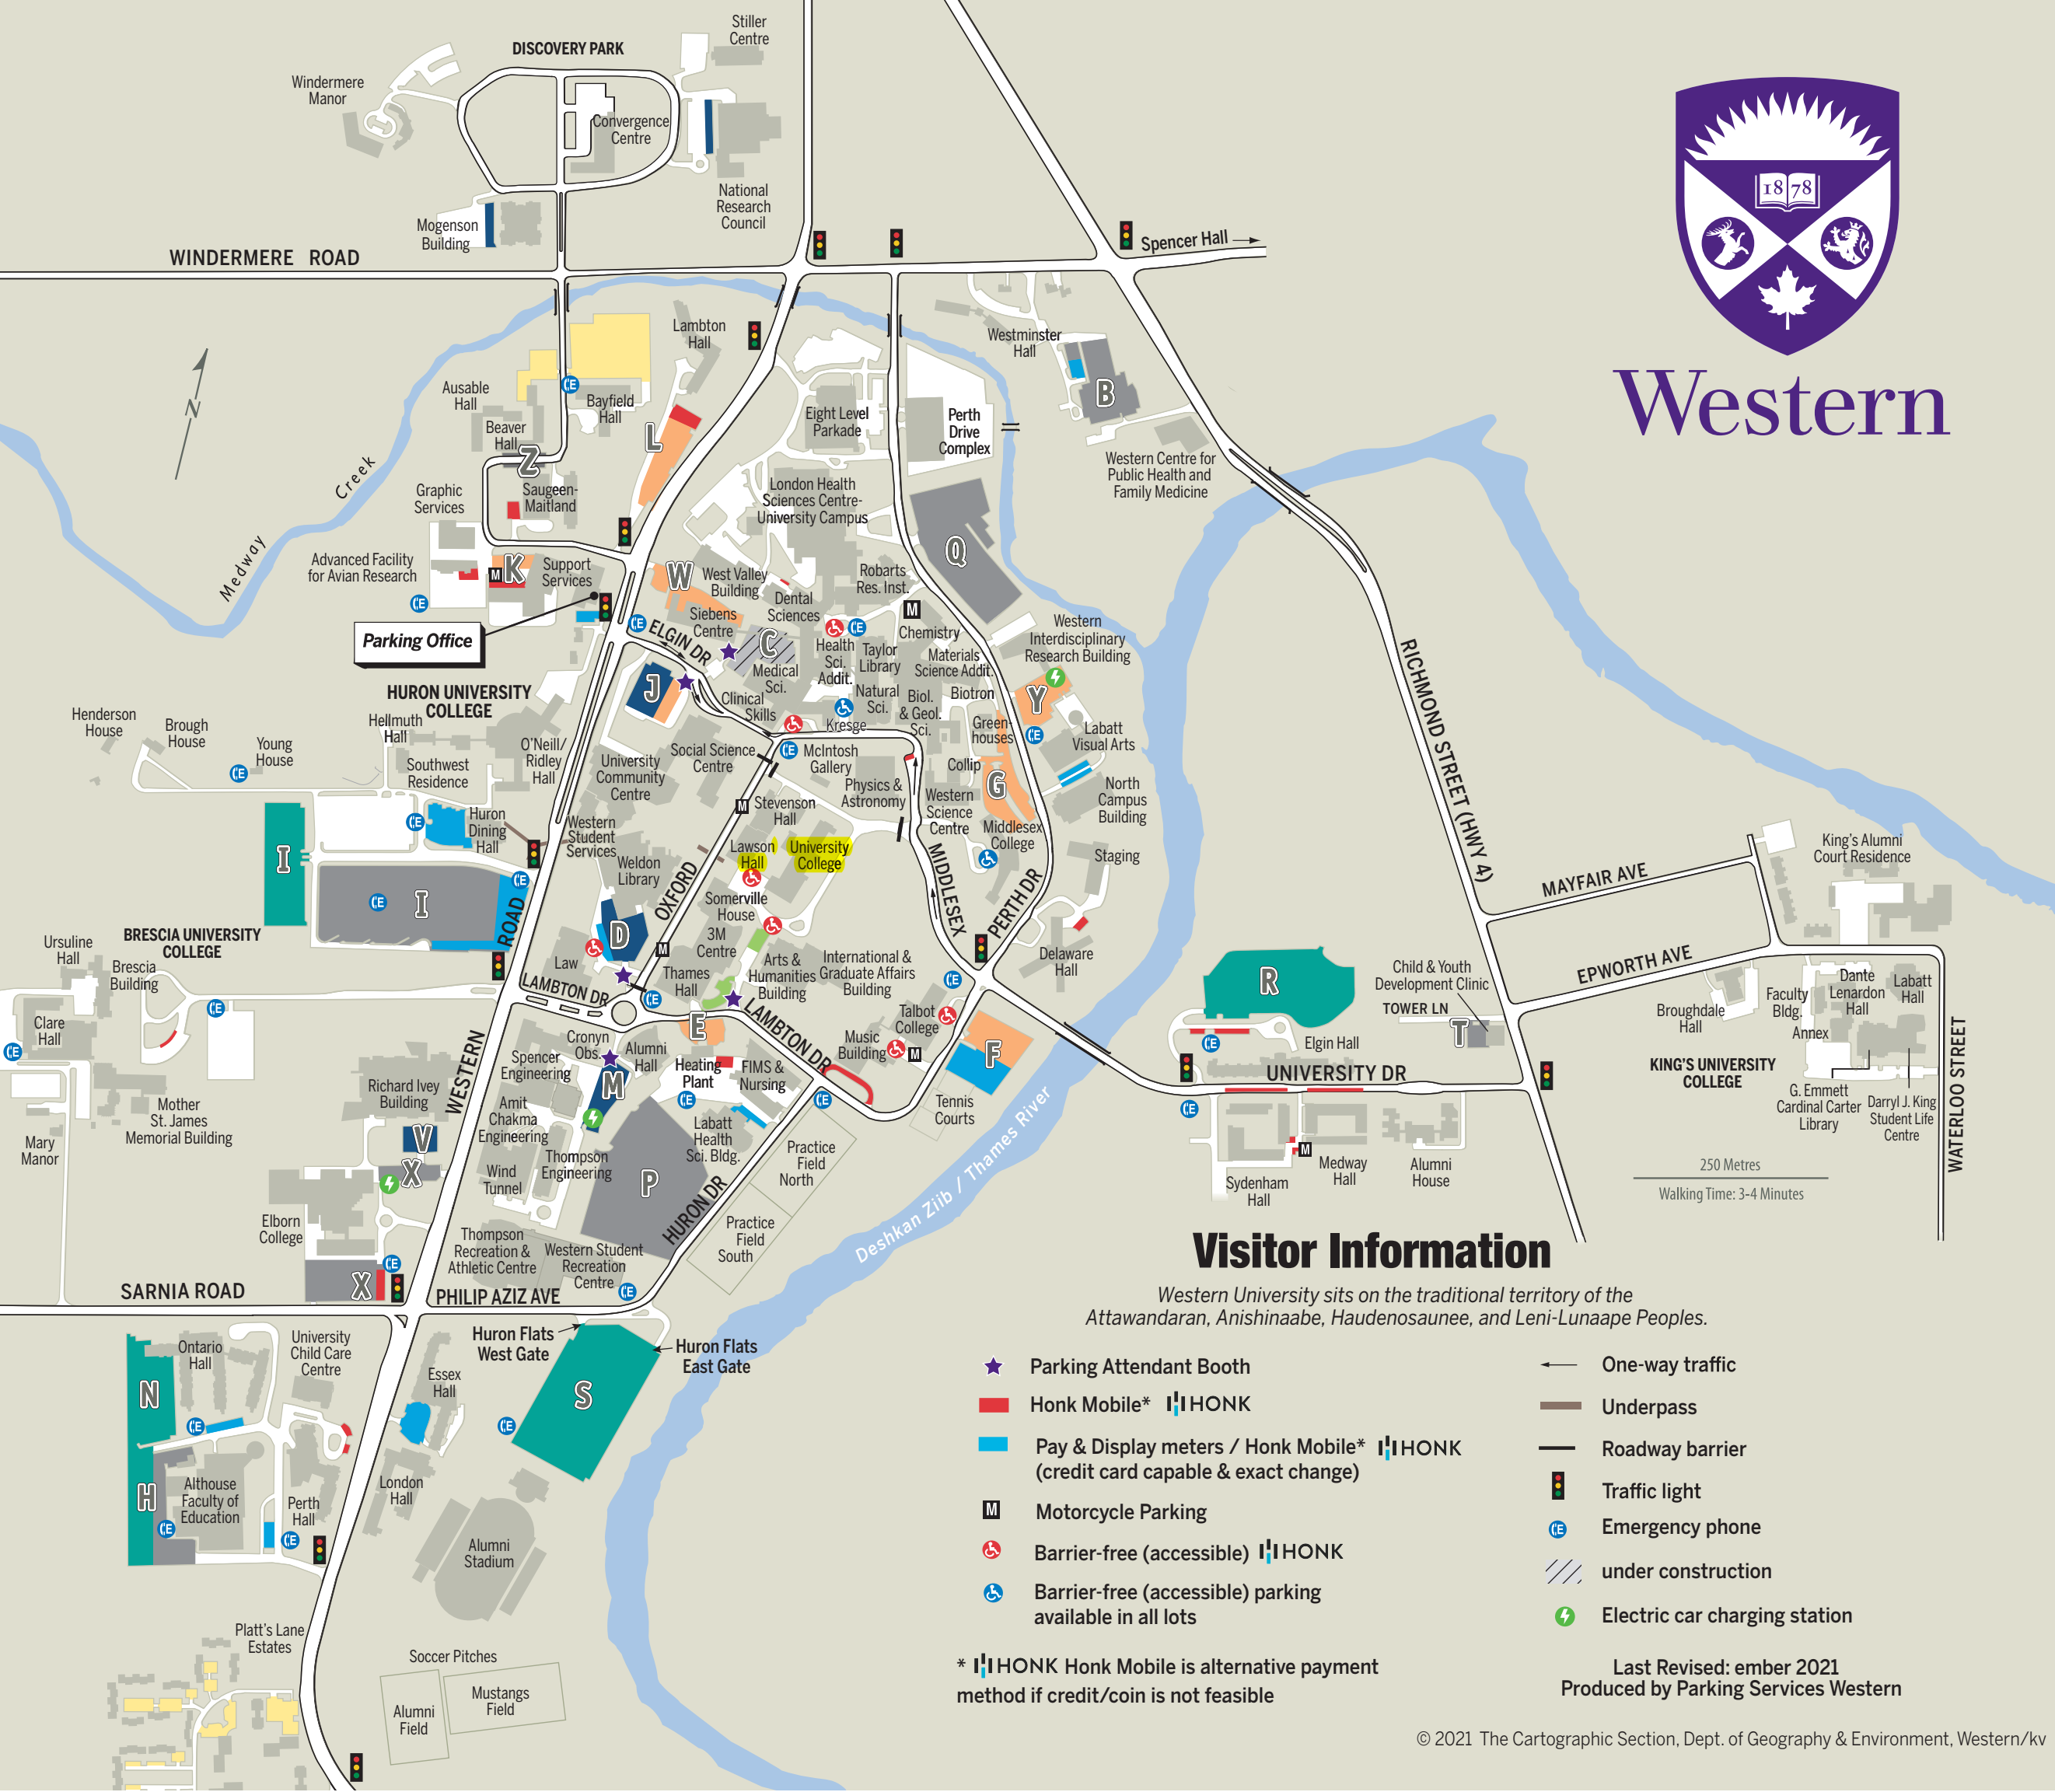

PERIMETER PARKING

- | | |
|------------------------------|-----------------------------------|
| B Westminster | Q Chemistry |
| H Althouse | T Tower Lane |
| I Springett fP | X Elborn College fP |
| P South Valley | Z SSB Overflow Staff |

STUDENT PARKING

- | | |
|------------------------------|--------------------------------|
| H Althouse fP | R Medway fP |
| I Springett fP | S Huron Flats fP |
| N Ontario | |

VISITOR PARKING

- | | |
|-------------------------|---|
| D D.B. Weldon | M Alumni / Thompson |
| J Social Science | V Ivey (RESTRICTED PARKING) |

PATIENT LOTS

- C** Medical Science
Plus Fowler Clinic (Kent Dr.)

UNIVERSITY APARTMENT PARKING

An apartment permit is required

WEEKEND FREE PARKING

Lots identified by the **fP** icon have free parking from Fridays at 5pm to Mondays at 7am. **The Siebens free parking begins Fridays at 7pm.

Visitor Information

Western University sits on the traditional territory of the Attawandaran, Anishinaabe, Haudenosaunee, and Leni-Lunaape Peoples.

- | | |
|---|---------------------------------|
| ★ Parking Attendant Booth | ← One-way traffic |
| 📱 Honk Mobile* I I HONK | — Underpass |
| 💳 Pay & Display meters / Honk Mobile* I I HONK
(credit card capable & exact change) | — Roadway barrier |
| 🏍️ Motorcycle Parking | 🚦 Traffic light |
| ♿ Barrier-free (accessible) I I HONK | ☎️ Emergency phone |
| ♿ Barrier-free (accessible) parking available in all lots | 🚧 under construction |
| | ⚡ Electric car charging station |