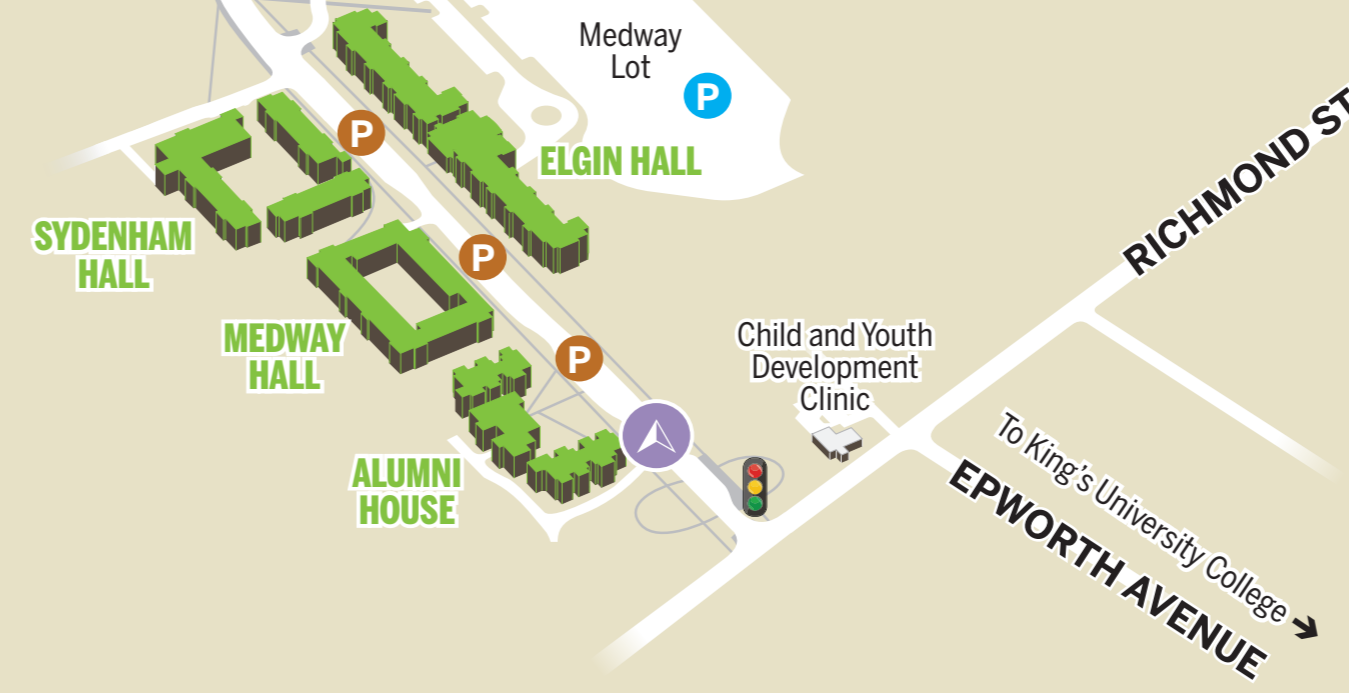

- Parking Information**
- Parking available in every lot
 - Free weekend parking available (Fridays 5pm - Sunday evening)
 - Visitor parking
 - Metered parking
 - Pay and display parking (credit card capable & exact change)

- Main Campus Student Residence
- Traffic light
- Wayfinding map
- One-way traffic
- Paved walkway
- Gravel path

Approximate Distance: 250 metres
 Approximate Walking Time: 3-4 Minutes

KING'S UNIVERSITY COLLEGE