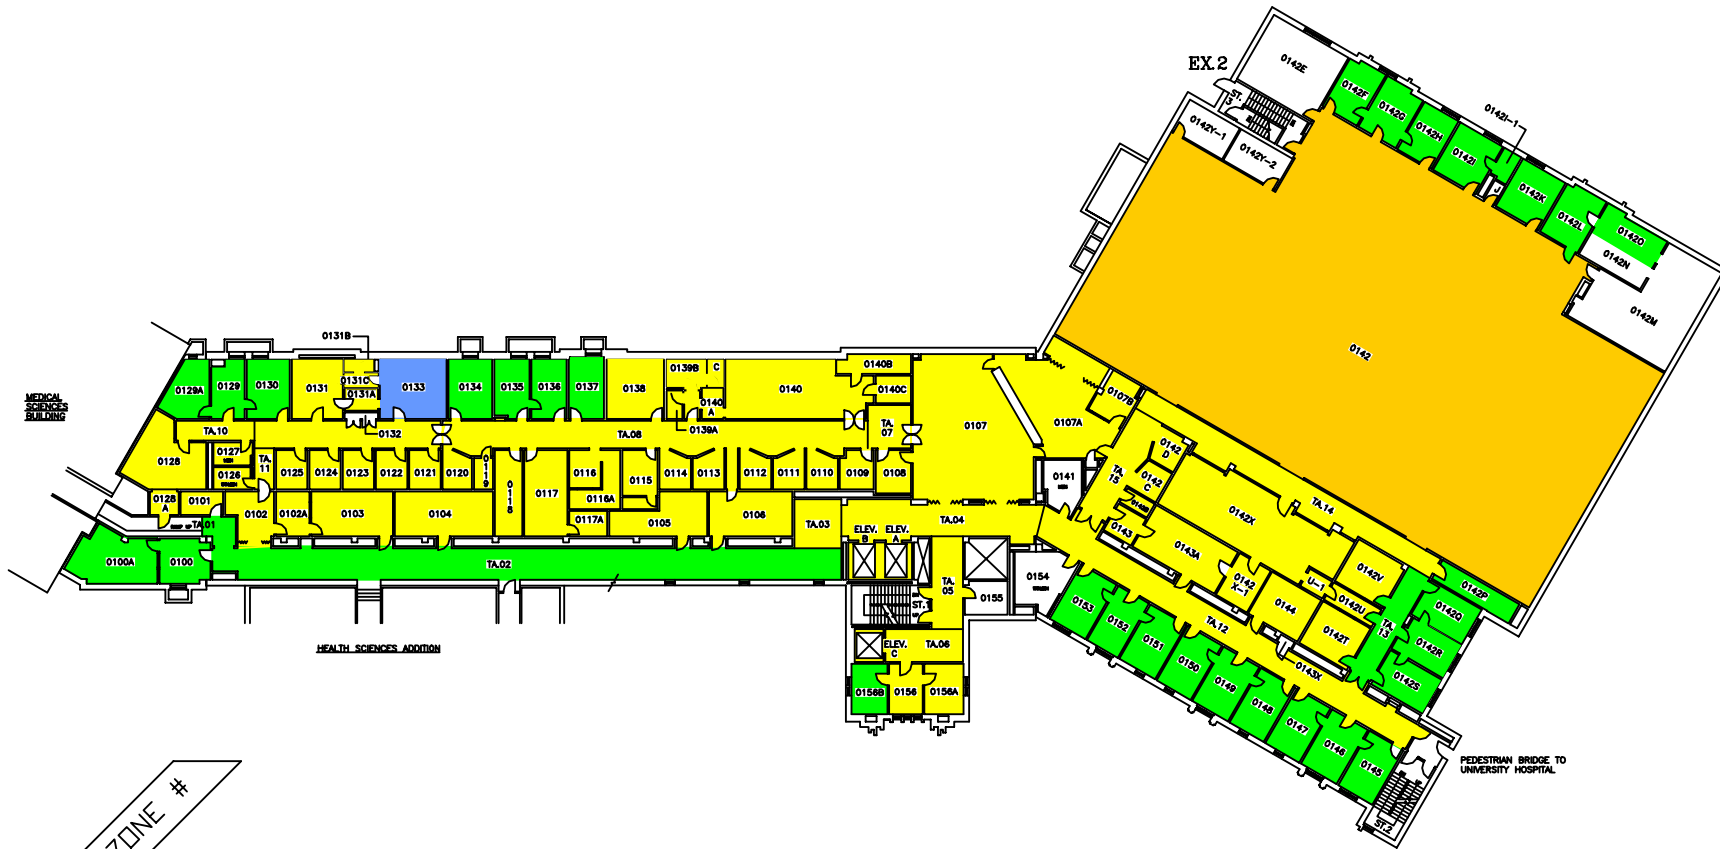

**Facilities Engineering & Construction**

SCALE 1" = 16' 0" (AS SHOWN)

MINIATURE FLOOR PLAN - LEVELS 01 & 02  
(BASEMENT & LOWER LOWER GROUND FLOORS)

DENTAL SCIENCES BLDG.

01

THE UNIVERSITY of WESTERN ONTARIO  
PHYSICAL PLANT DEPARTMENT