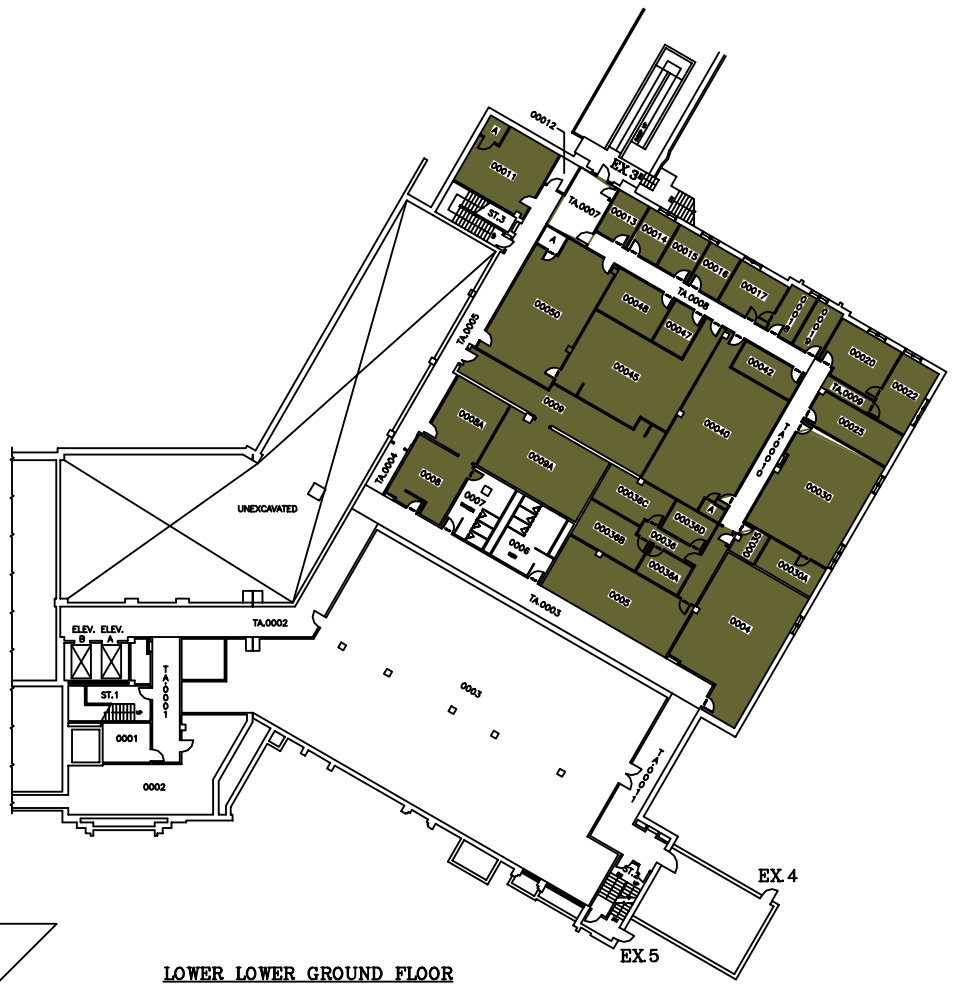

**BASEMENT FLOOR**

787.88 FT.

**LOWER LOWER GROUND FLOOR**

798.89 FT.

SYSTEM	ZONE #
113	A
114	B
	C

**THE UNIVERSITY of WESTERN ONTARIO  
PHYSICAL PLANT DEPARTMENT**

SCALE	SCALE
DATE	DATE
DESIGNED	DESIGNED
CHECKED	CHECKED
APPROVED	APPROVED
DRAWN BY	DRAWN BY
DATE	DATE

**Facilities Engineering & Construction**

SCALE 1" = 16' 0" (AS SHOWN)

MINIATURE FLOOR PLAN - LEVELS 01 & 02  
(BASEMENT & LOWER LOWER GROUND FLOORS)

DENTAL SCIENCES BLDG.

01

THE UNIVERSITY of WESTERN ONTARIO  
PHYSICAL PLANT DEPARTMENT