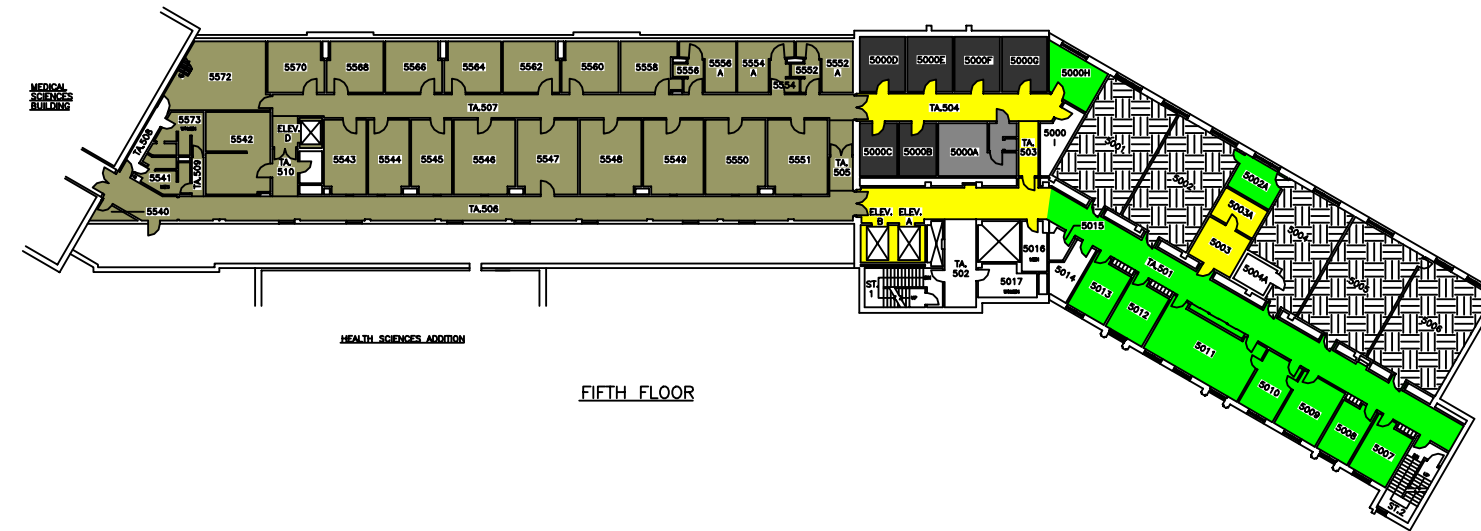

FIFTH FLOOR