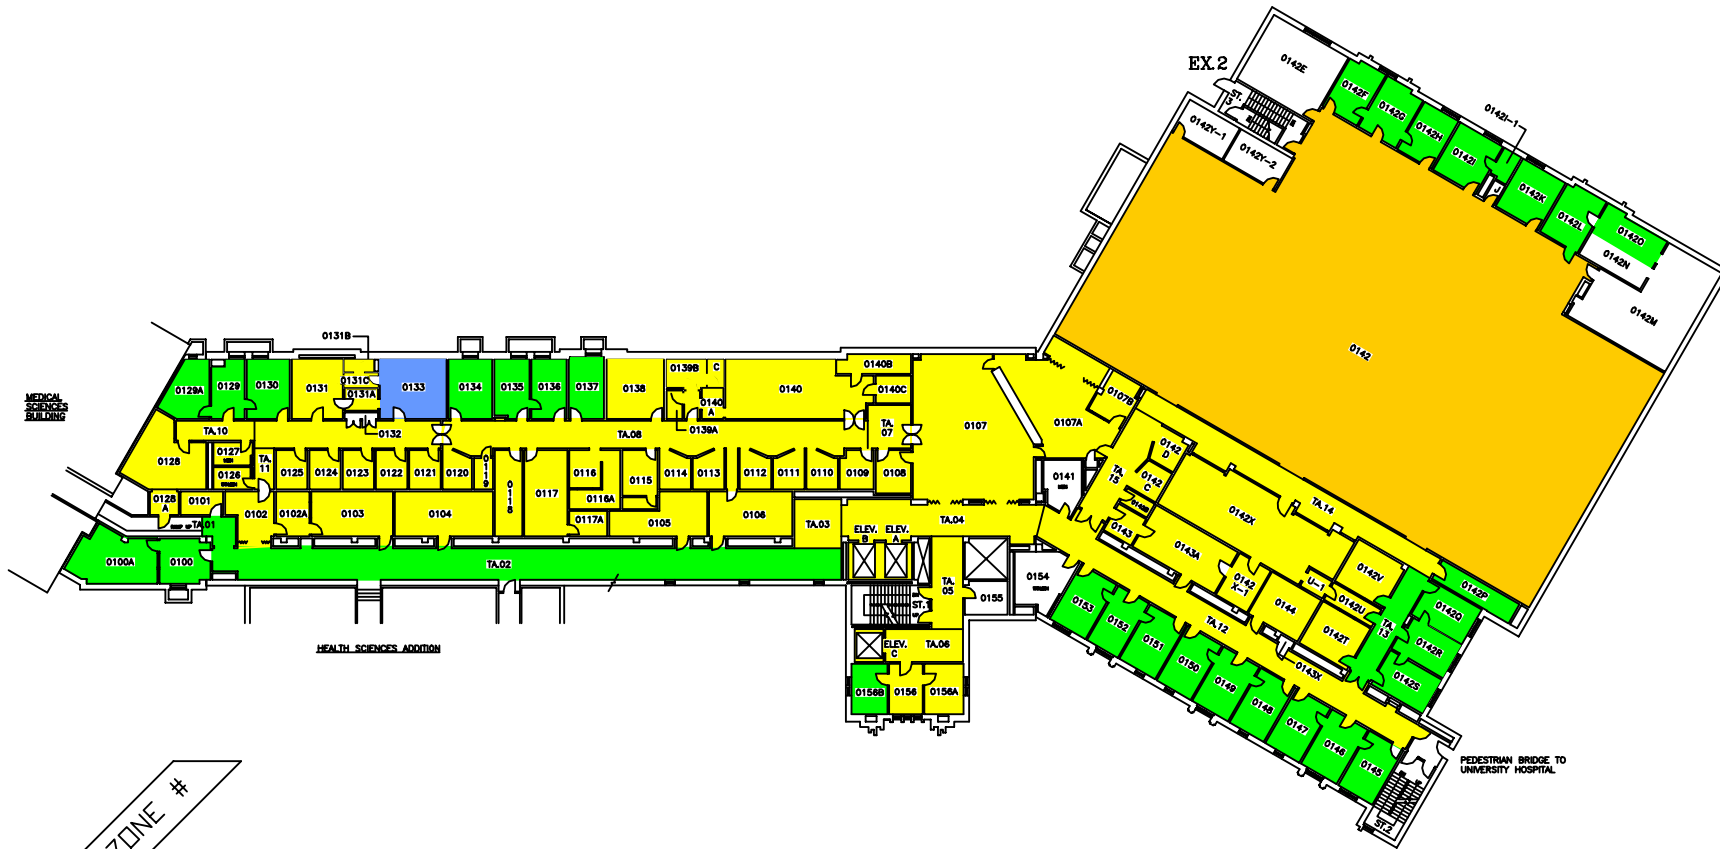

Notes:

BASEMENT FLOOR

787.88 FT.

LOWER LOWER GROUND FLOOR

798.89 FT.

SYSTEM	ZONE #
113	A
114	B
	C

THE UNIVERSITY of WESTERN ONTARIO
PHYSICAL PLANT DEPARTMENT

SCALE: Varies
 DATE: W9-01-28
 DRAWN BY: R. THOMAS
 CHECKED BY: []
 APPROVED BY: []
 DESIGNED BY: DSB/MIN
 VARIATIONS: []

Facilities Engineering & Construction

SCALE: 1" = 10'-0" (AS SHOWN)
 MINUTURE FLOOR PLAN - LEVELS 01 & 02 (BASEMENT & LOWER LOWER GROUND FLOORS)

DENTAL SCIENCES BLDG.

01

On behalf of amerucci

FAN 101, 102, 103, 104 & 113
NEED TO BE SHUTDOWN
WHEN WORK IN THE
CEILING IS REQUIRED

THE UNIVERSITY of WESTERN ONTARIO PHYSICAL PLANT DEPARTMENT	
	SCALE 98-09-11
	DATE 98-09-11
	CHECKED R. THOMAS
	APPROVED
Facilities Engineering & Construction	
SCALE 1" = 10' 10" 15" 20" 25" 30"	GRAPHIC SCALE 812.80 FT.
MINIATURE FLOOR PLAN - LEVEL 03 (LOWER GROUND FLOOR)	
DENTAL SCIENCES BLDG.	
02	