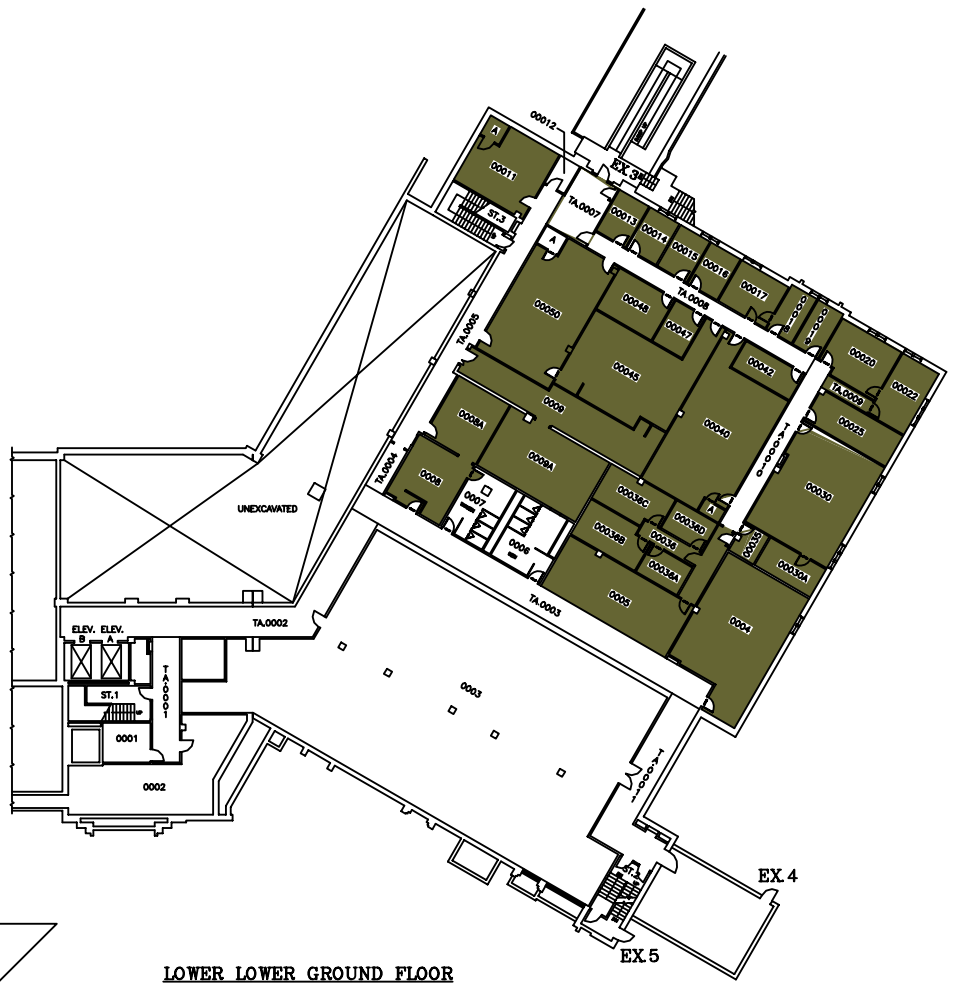

Notes:

BASEMENT FLOOR

787.88 FT.

LOWER LOWER GROUND FLOOR

798.89 FT.

SYSTEM	ZONE #
113	A
114	B
	C

THE UNIVERSITY of WESTERN ONTARIO
PHYSICAL PLANT DEPARTMENT

SCALE: Varies
 DATE: W9-01-28
 DRAWN BY: R. THOMAS
 CHECKED BY: []
 APPROVED BY: []
 DESIGNED BY: DSB/MIN
 VARIATIONS: []

Facilities Engineering & Construction

SCALE: 1" = 10'-0" (AS SHOWN)
 MINUTURE FLOOR PLAN - LEVELS 01 & 02 (BASEMENT & LOWER LOWER GROUND FLOORS)

DENTAL SCIENCES BLDG.

01

On behalf of amerucci

FAN 101, 102, 103, 104 & 113
NEED TO BE SHUTDOWN
WHEN WORK IN THE
CEILING IS REQUIRED