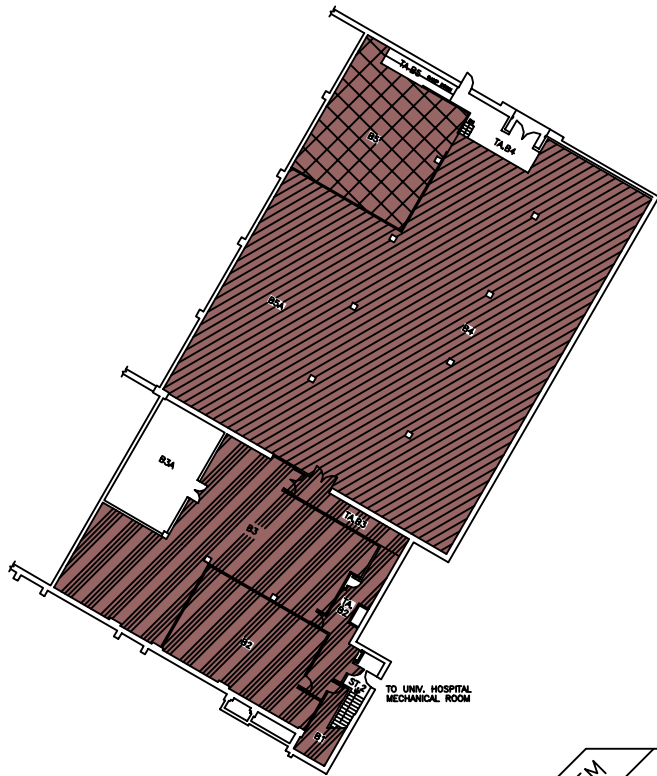

Notes:

BASEMENT FLOOR

787.88 FT.

LOWER LOWER GROUND FLOOR

798.89 FT.

SYSTEM	ZONE #
113	A
114	B
	C

THE UNIVERSITY of WESTERN ONTARIO
PHYSICAL PLANT DEPARTMENT

SCALE: Varies
 DATE: W9-01-28
 DRAWN BY: R. THOMAS
 CHECKED BY: []
 APPROVED BY: []
 DESIGNED BY: DSB/MIN
 VARIATIONS: []