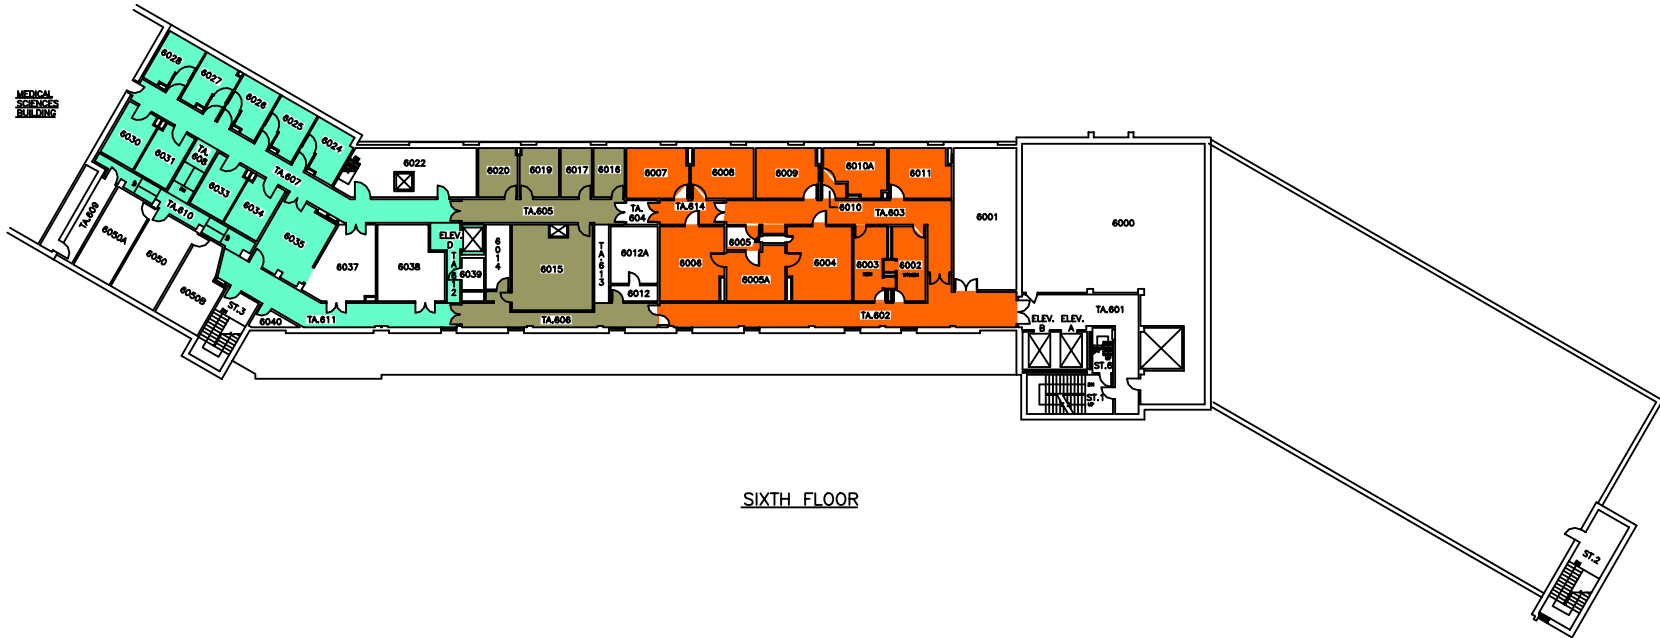

SIXTH FLOOR