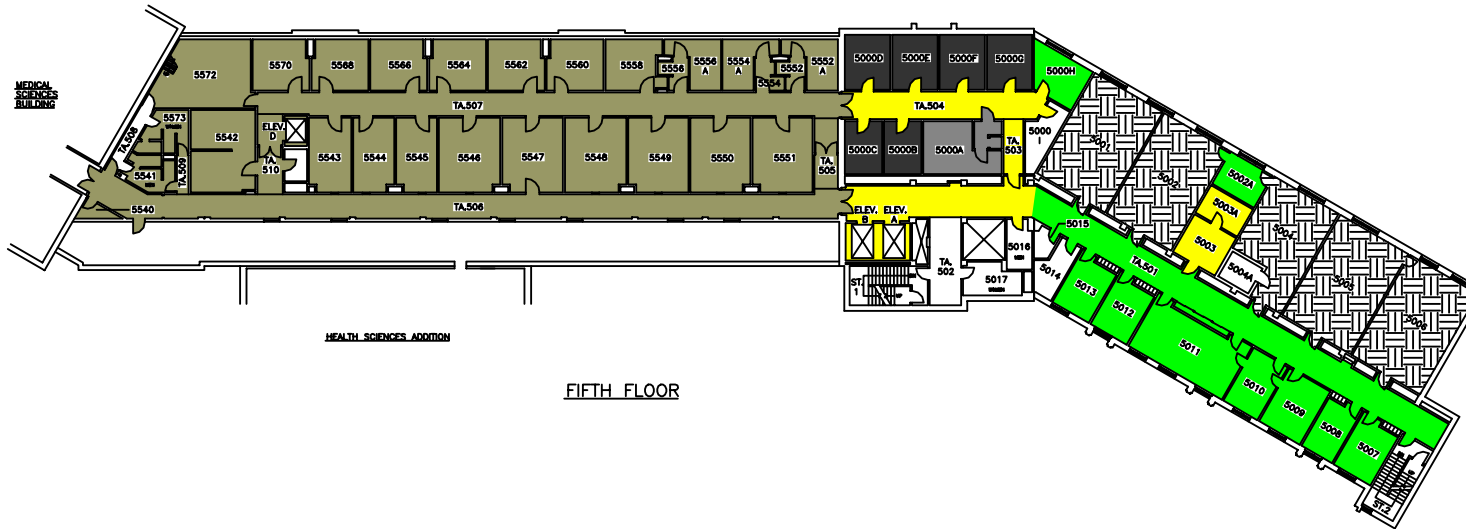

FIFTH FLOOR