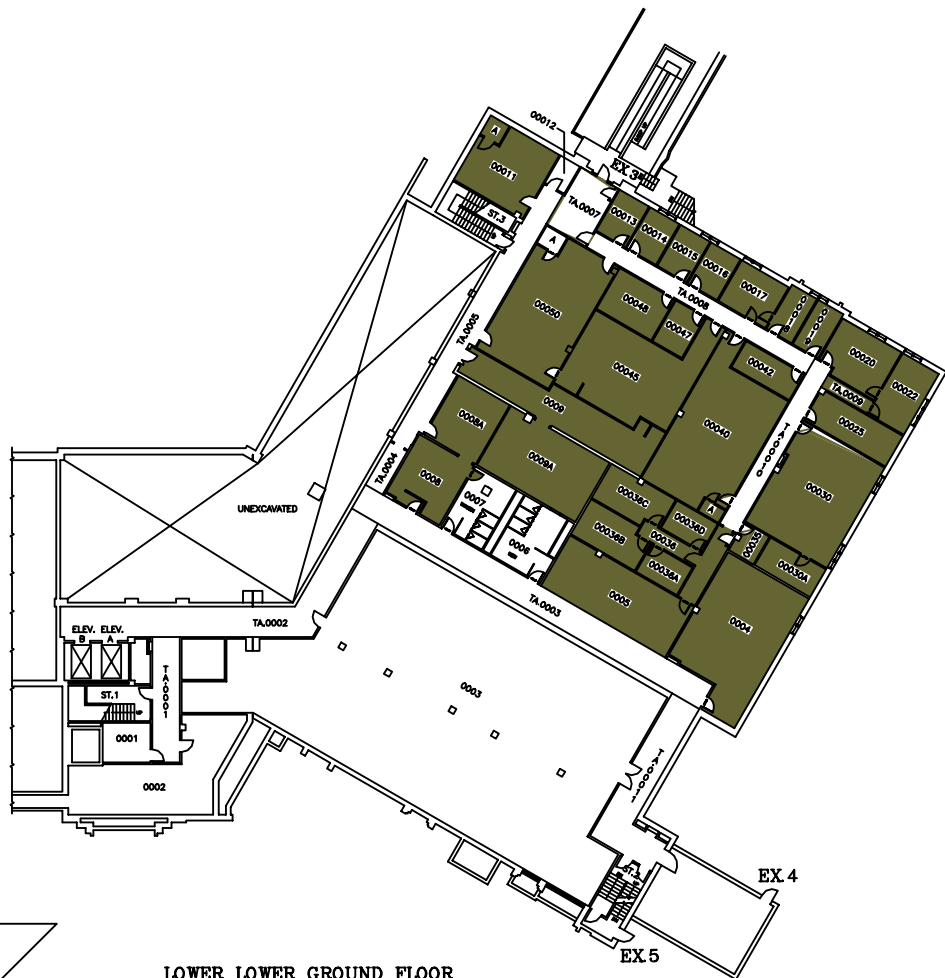

787.88 FT.

**LOWER LOWER GROUND FLOOR**

798.89 FT.

SYSTEM	ZONE #
113	A
114	B
	C

**THE UNIVERSITY of WESTERN ONTARIO  
PHYSICAL PLANT DEPARTMENT**

	SCALE
	DATE 98-01-28
	DRAWN R. THOMAS
	CHECKED
	APPROVED

Facilities Engineering & Construction

SCALE	1" = 10'
-------	----------

MINIATURE FLOOR PLAN - LEVELS 01 & 02  
(BASEMENT & LOWER LOWER GROUND FLOORS)

DENTAL SCIENCES BLDG.

01

**THE UNIVERSITY of WESTERN ONTARIO**  
**PHYSICAL PLANT DEPARTMENT**