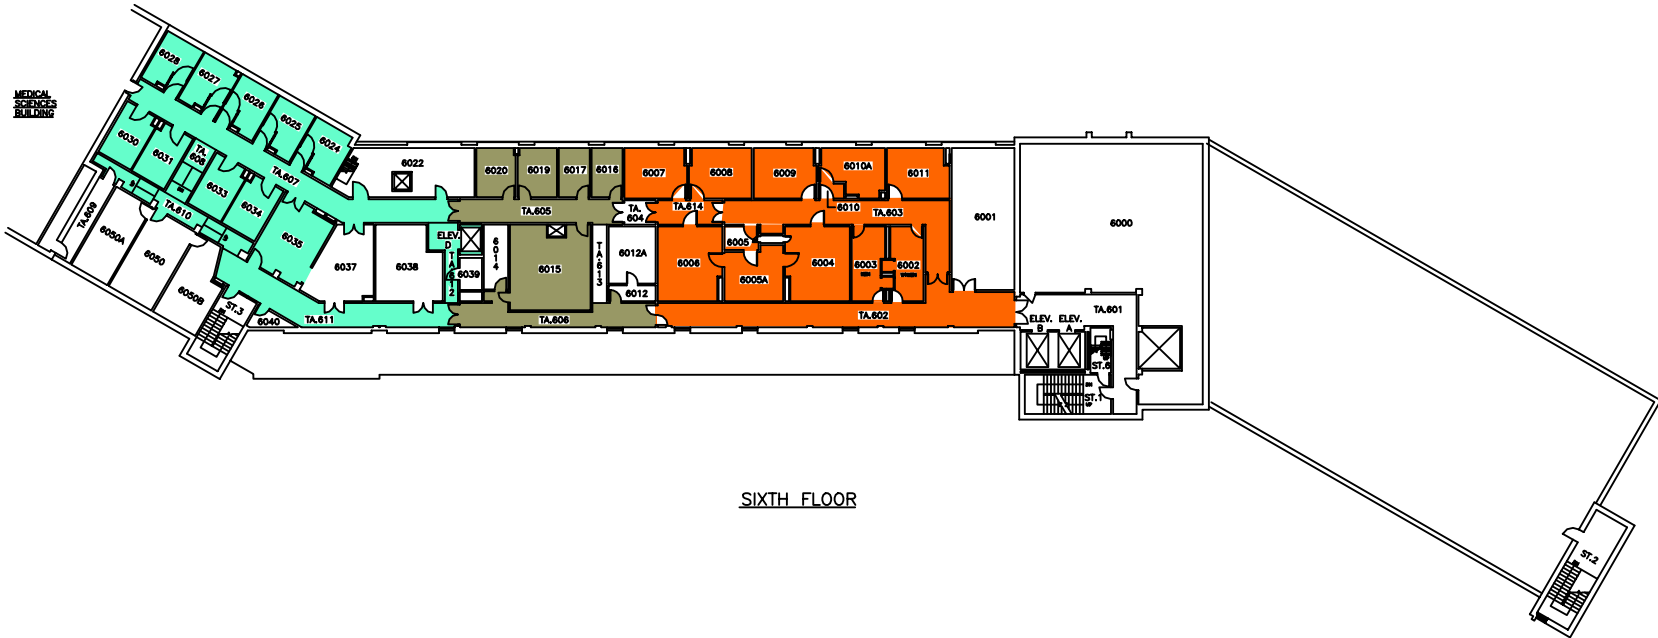

SIXTH FLOOR