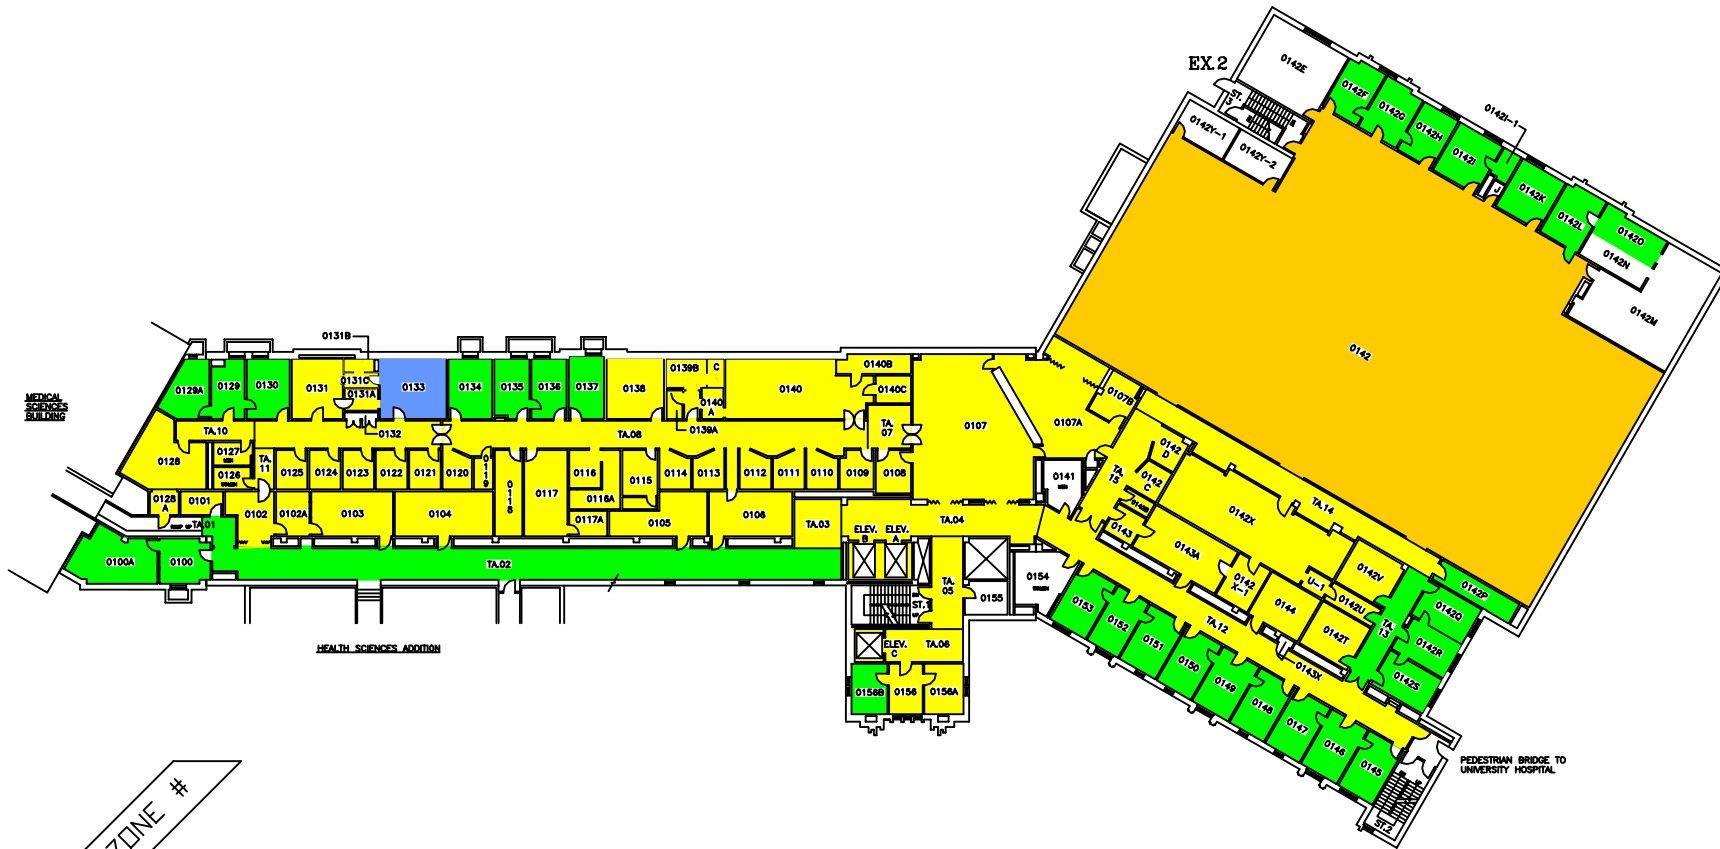

787.88 FT.

**LOWER LOWER GROUND FLOOR**

798.89 FT.

SYSTEM	ZONE #
113	A
114	B
	C

**THE UNIVERSITY of WESTERN ONTARIO  
PHYSICAL PLANT DEPARTMENT**

	SCALE
	DATE 98-01-28
	DRAWN R. THOMAS
	CHECKED
	APPROVED

Facilities Engineering & Construction

SCALE	1" = 10'
-------	----------

MINIATURE FLOOR PLAN - LEVELS 01 & 02  
(BASEMENT & LOWER LOWER GROUND FLOORS)

DENTAL SCIENCES BLDG.

01

**THE UNIVERSITY of WESTERN ONTARIO**  
**PHYSICAL PLANT DEPARTMENT**