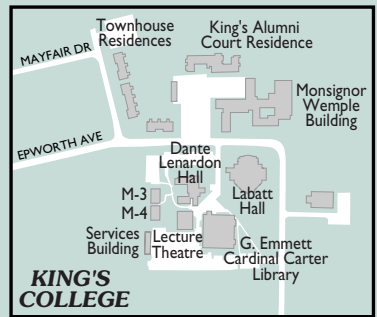

Campus Community Police Service