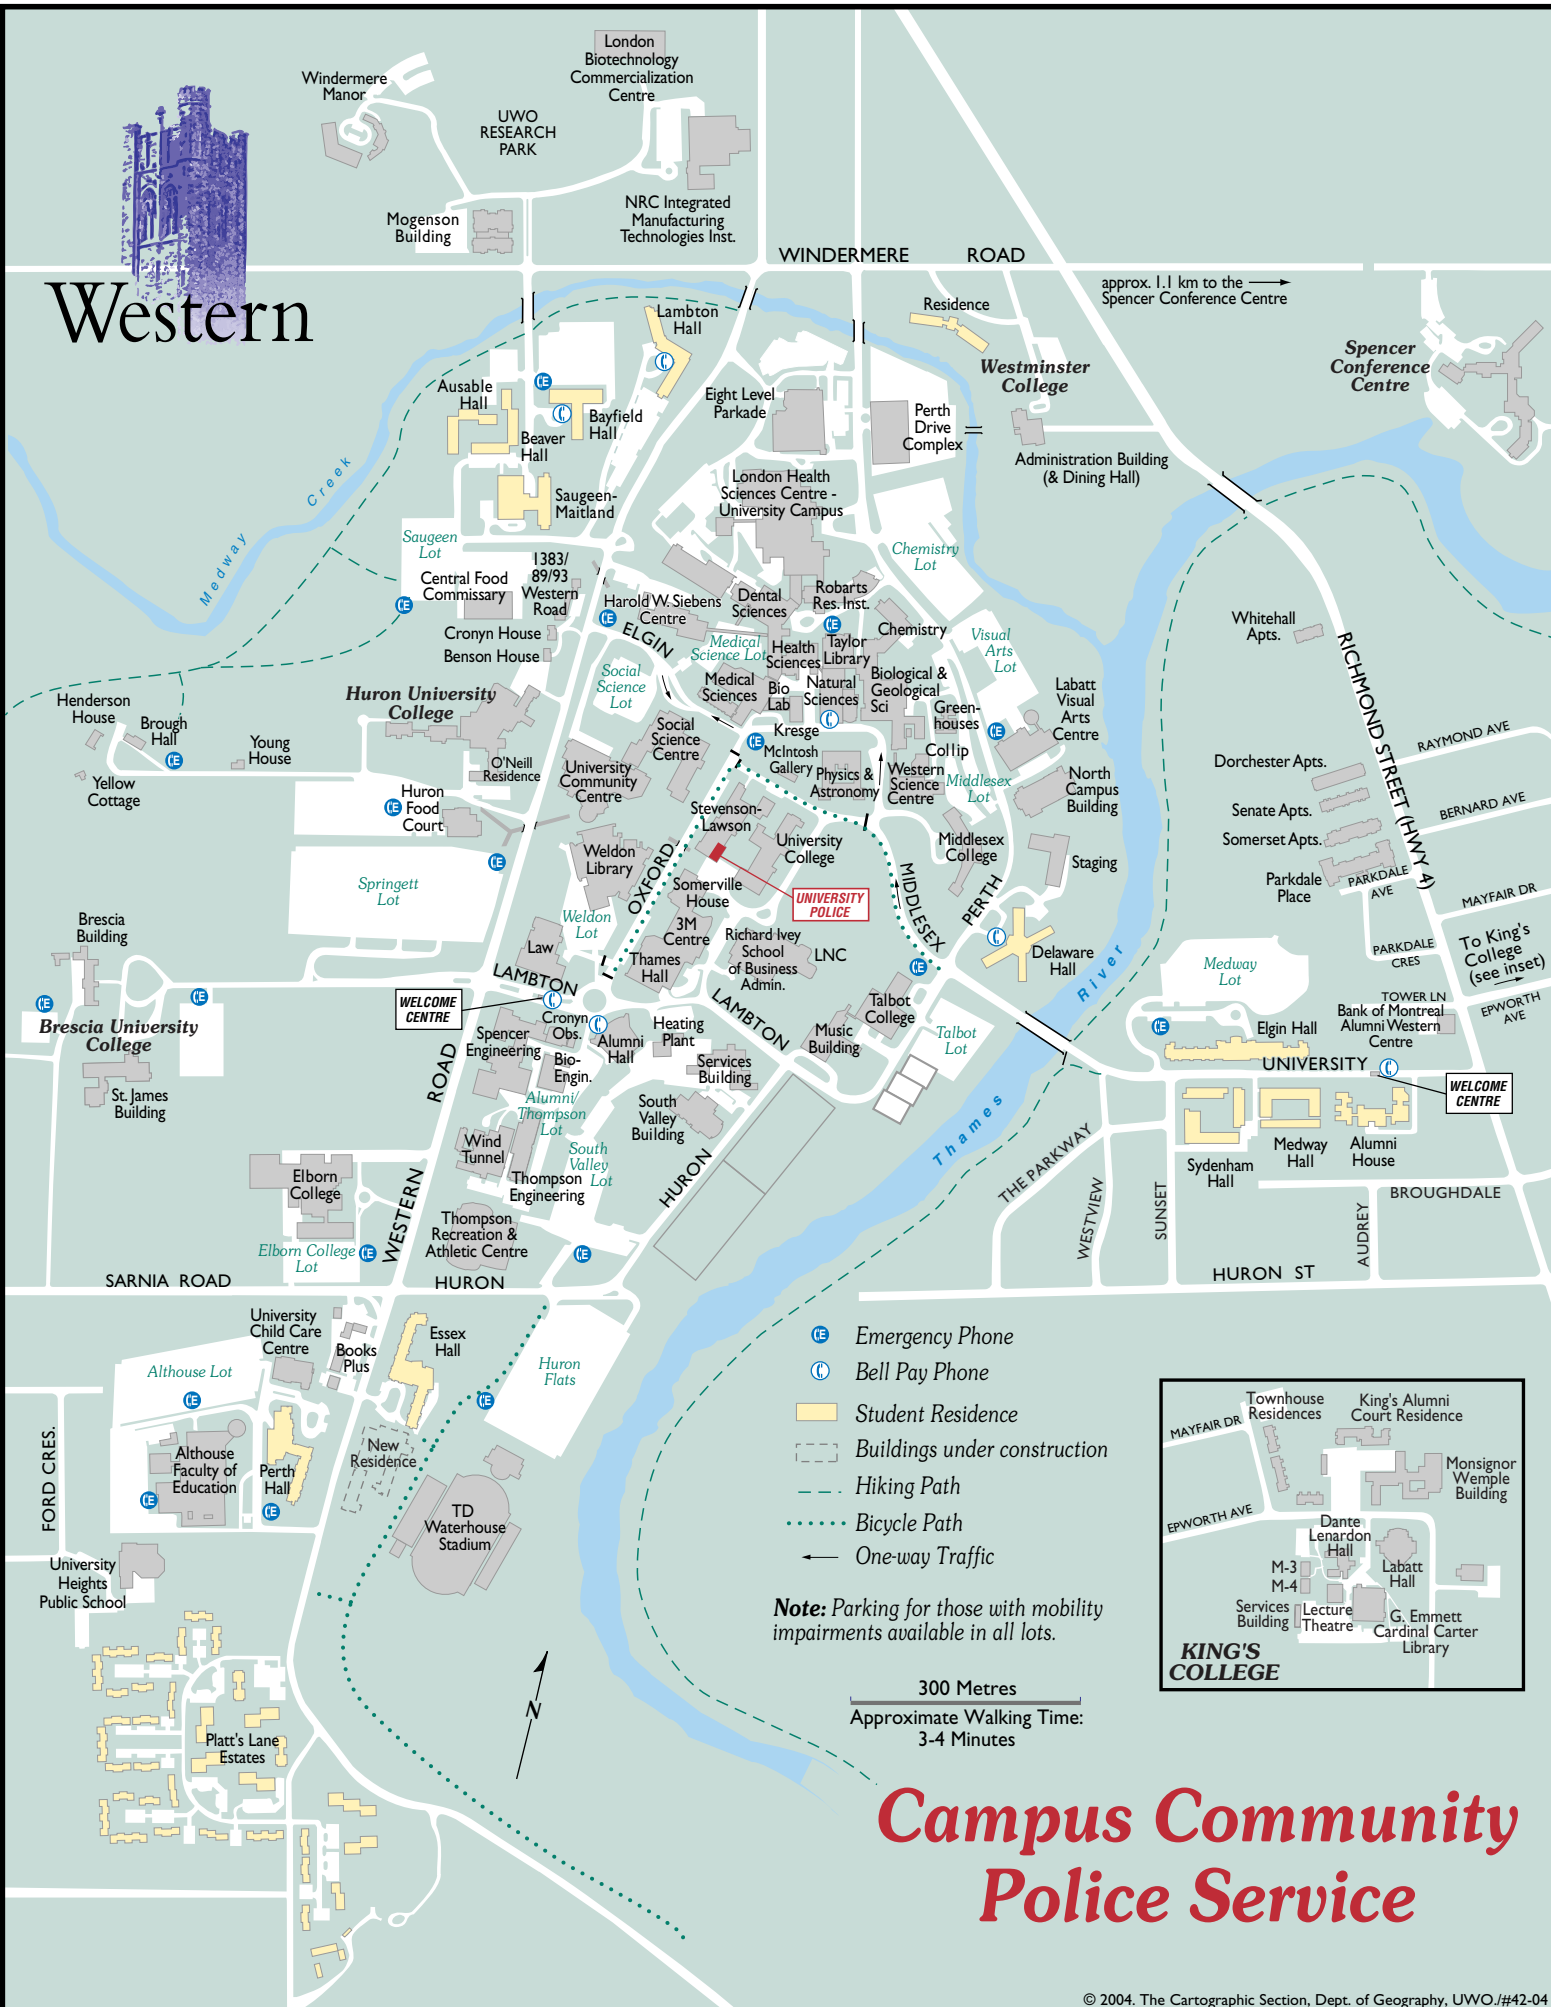

# Western

WINDERMERE ROAD

approx. 1.1 km to the → Spencer Conference Centre

Spencer Conference Centre

Westminster College

Administration Building (& Dining Hall)

Huron University College

UNIVERSITY POLICE

UNIVERSITY

Brescia University College

☎ Emergency Phone

☎ Bell Pay Phone

🏠 Student Residence

🚧 Buildings under construction

🚶 Hiking Path

🚲 Bicycle Path

➡ One-way Traffic

**Note:** Parking for those with mobility impairments available in all lots.

300 Metres  
Approximate Walking Time:  
3-4 Minutes

## Campus Community Police Service