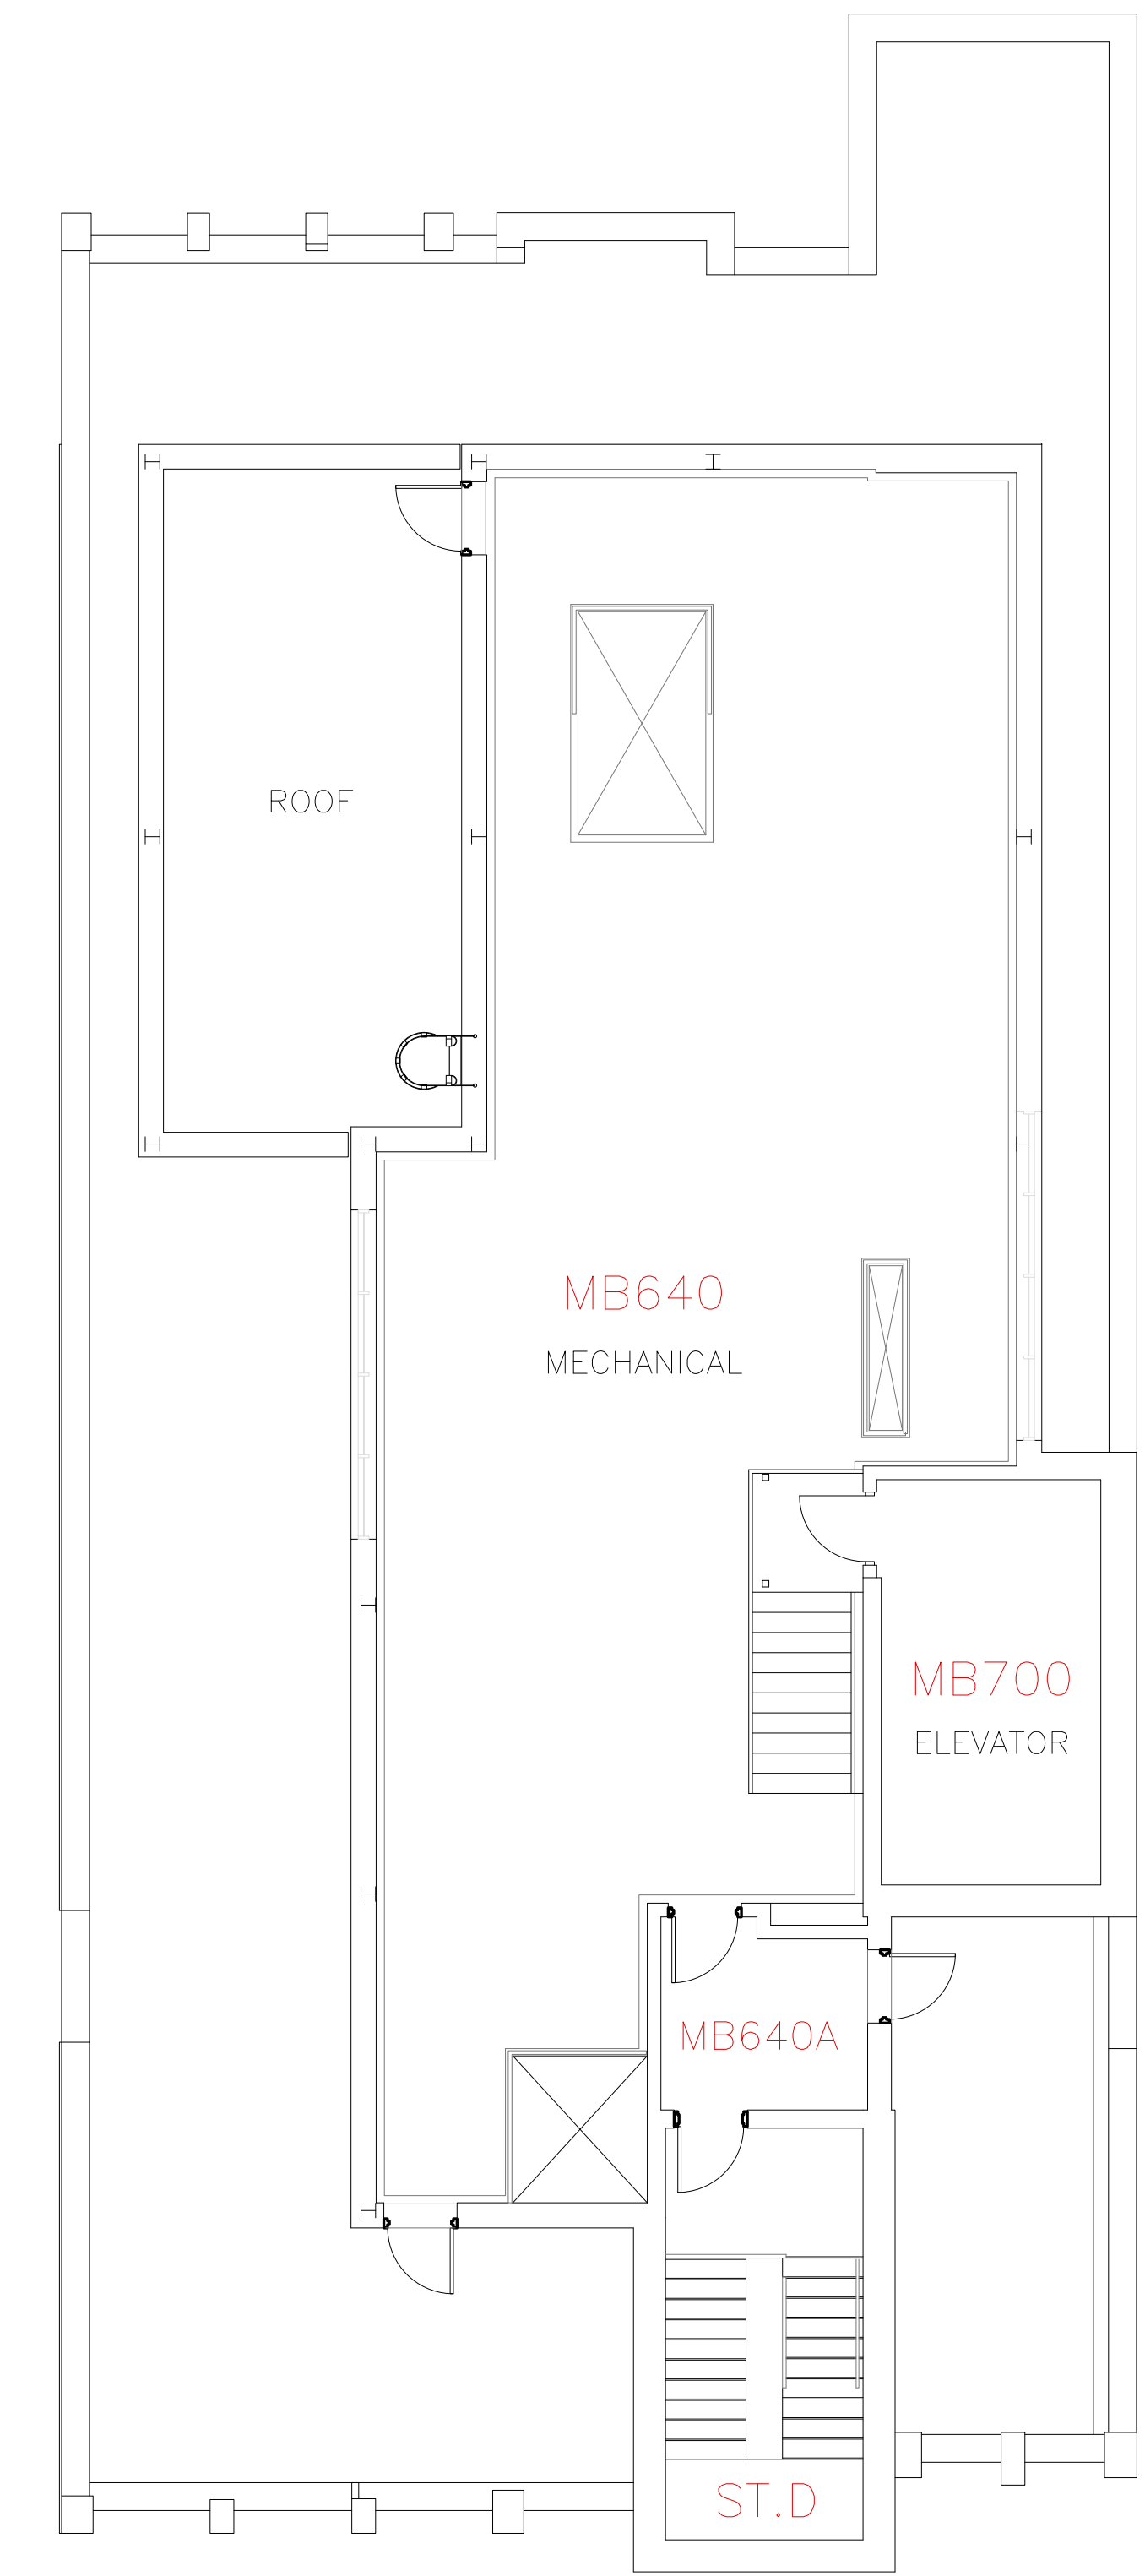

FIFTH FLOOR

TALBOT COLLEGE

PENTHOUSE FLOOR

SCALE
DATE 2017-04-12
DRAWN R. THOMAS
CHECKED
APPROVED

FACILITIES MANAGEMENT

BUILDING FLOOR PLAN - LEVELS 06 & 07
(FIFTH & PENTHOUSE FLOORS)

MUSIC BUILDING

DWG. FILE No.
MB-06

GEODETIC ELEV.

SHEET No.

06