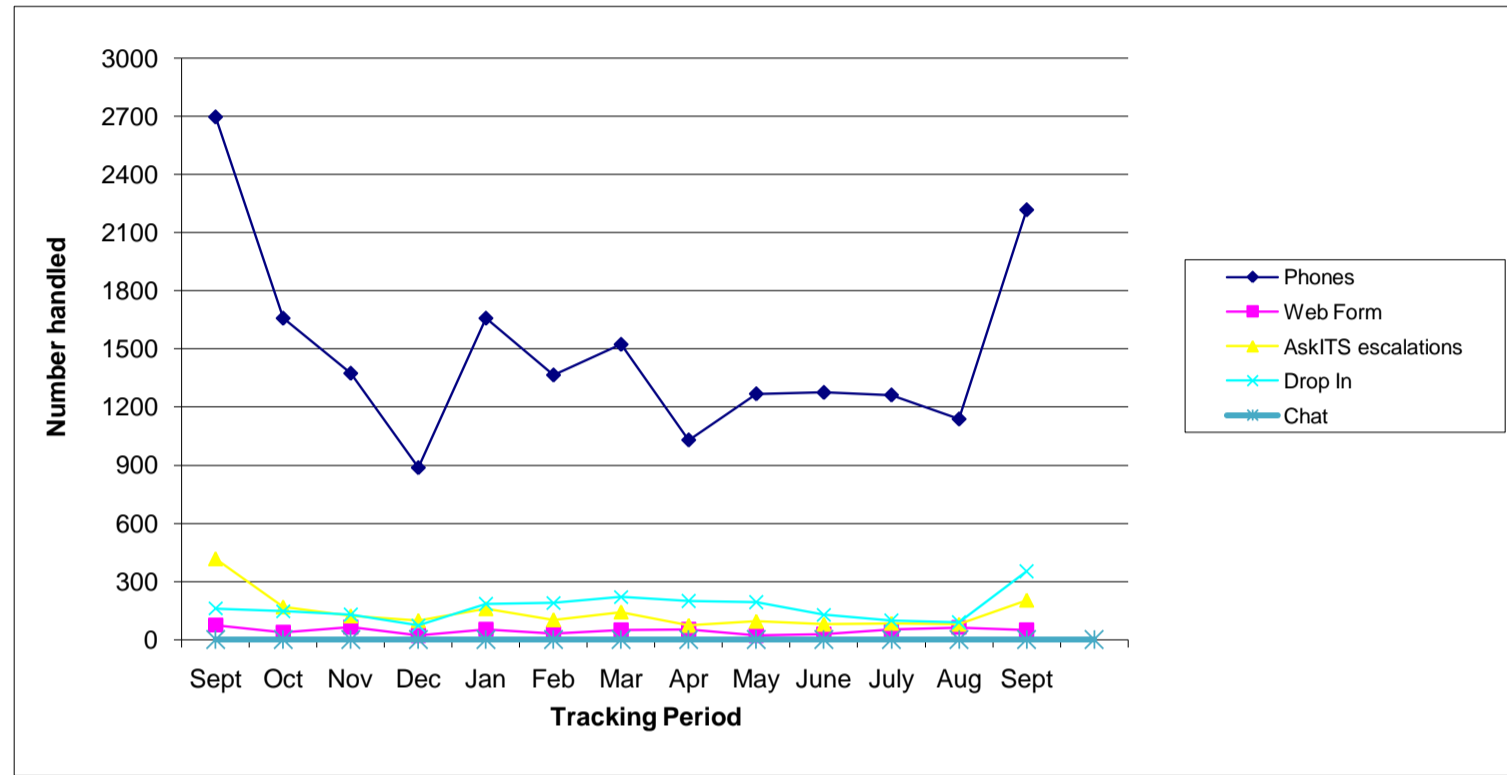

**HELP DESK SUPPORT STATISTICS FOR PERIOD:
September 2008 to September 2009**

	Sept	Oct	Nov	Dec	Jan	Feb	Mar	Apr	May	June	July	Aug	Sept	Total
Phones	2696	1658	1374	887	1658	1365	1523	1030	1268	1275	1262	1138	2217	19351
Web Form	75	37	65	22	54	32	50	52	22	28	51	63	49	600
AskITS escalations	416	168	122	98	159	102	142	73	94	79	84	79	203	1819
Drop In	161	146	129	73	184	189	220	200	193	128	99	90	353	2165
Chat	n/a	n/a	n/a	n/a	n/a	n/a	n/a	n/a	n/a	n/a	n/a	n/a	n/a	n/a
Totals	3348	2009	1690	1080	2055	1688	1935	1355	1577	1510	1496	1370	2822	23935

AskITS	9770	2888	2661	2385	4536	3446	3706	3569	4251	4184	5258	4048	5084	55786

Contact	2006/2007	2007/2008	2008/2009	2009/2010
Phones	27345	27143	19351	
Web Form	2319	1192	600	
AskITS Escalations	511	2548	1819	
Drop In	847	2521	2165	
Chat	n/a	719	n/a	
AskITS	16716	63551	55786