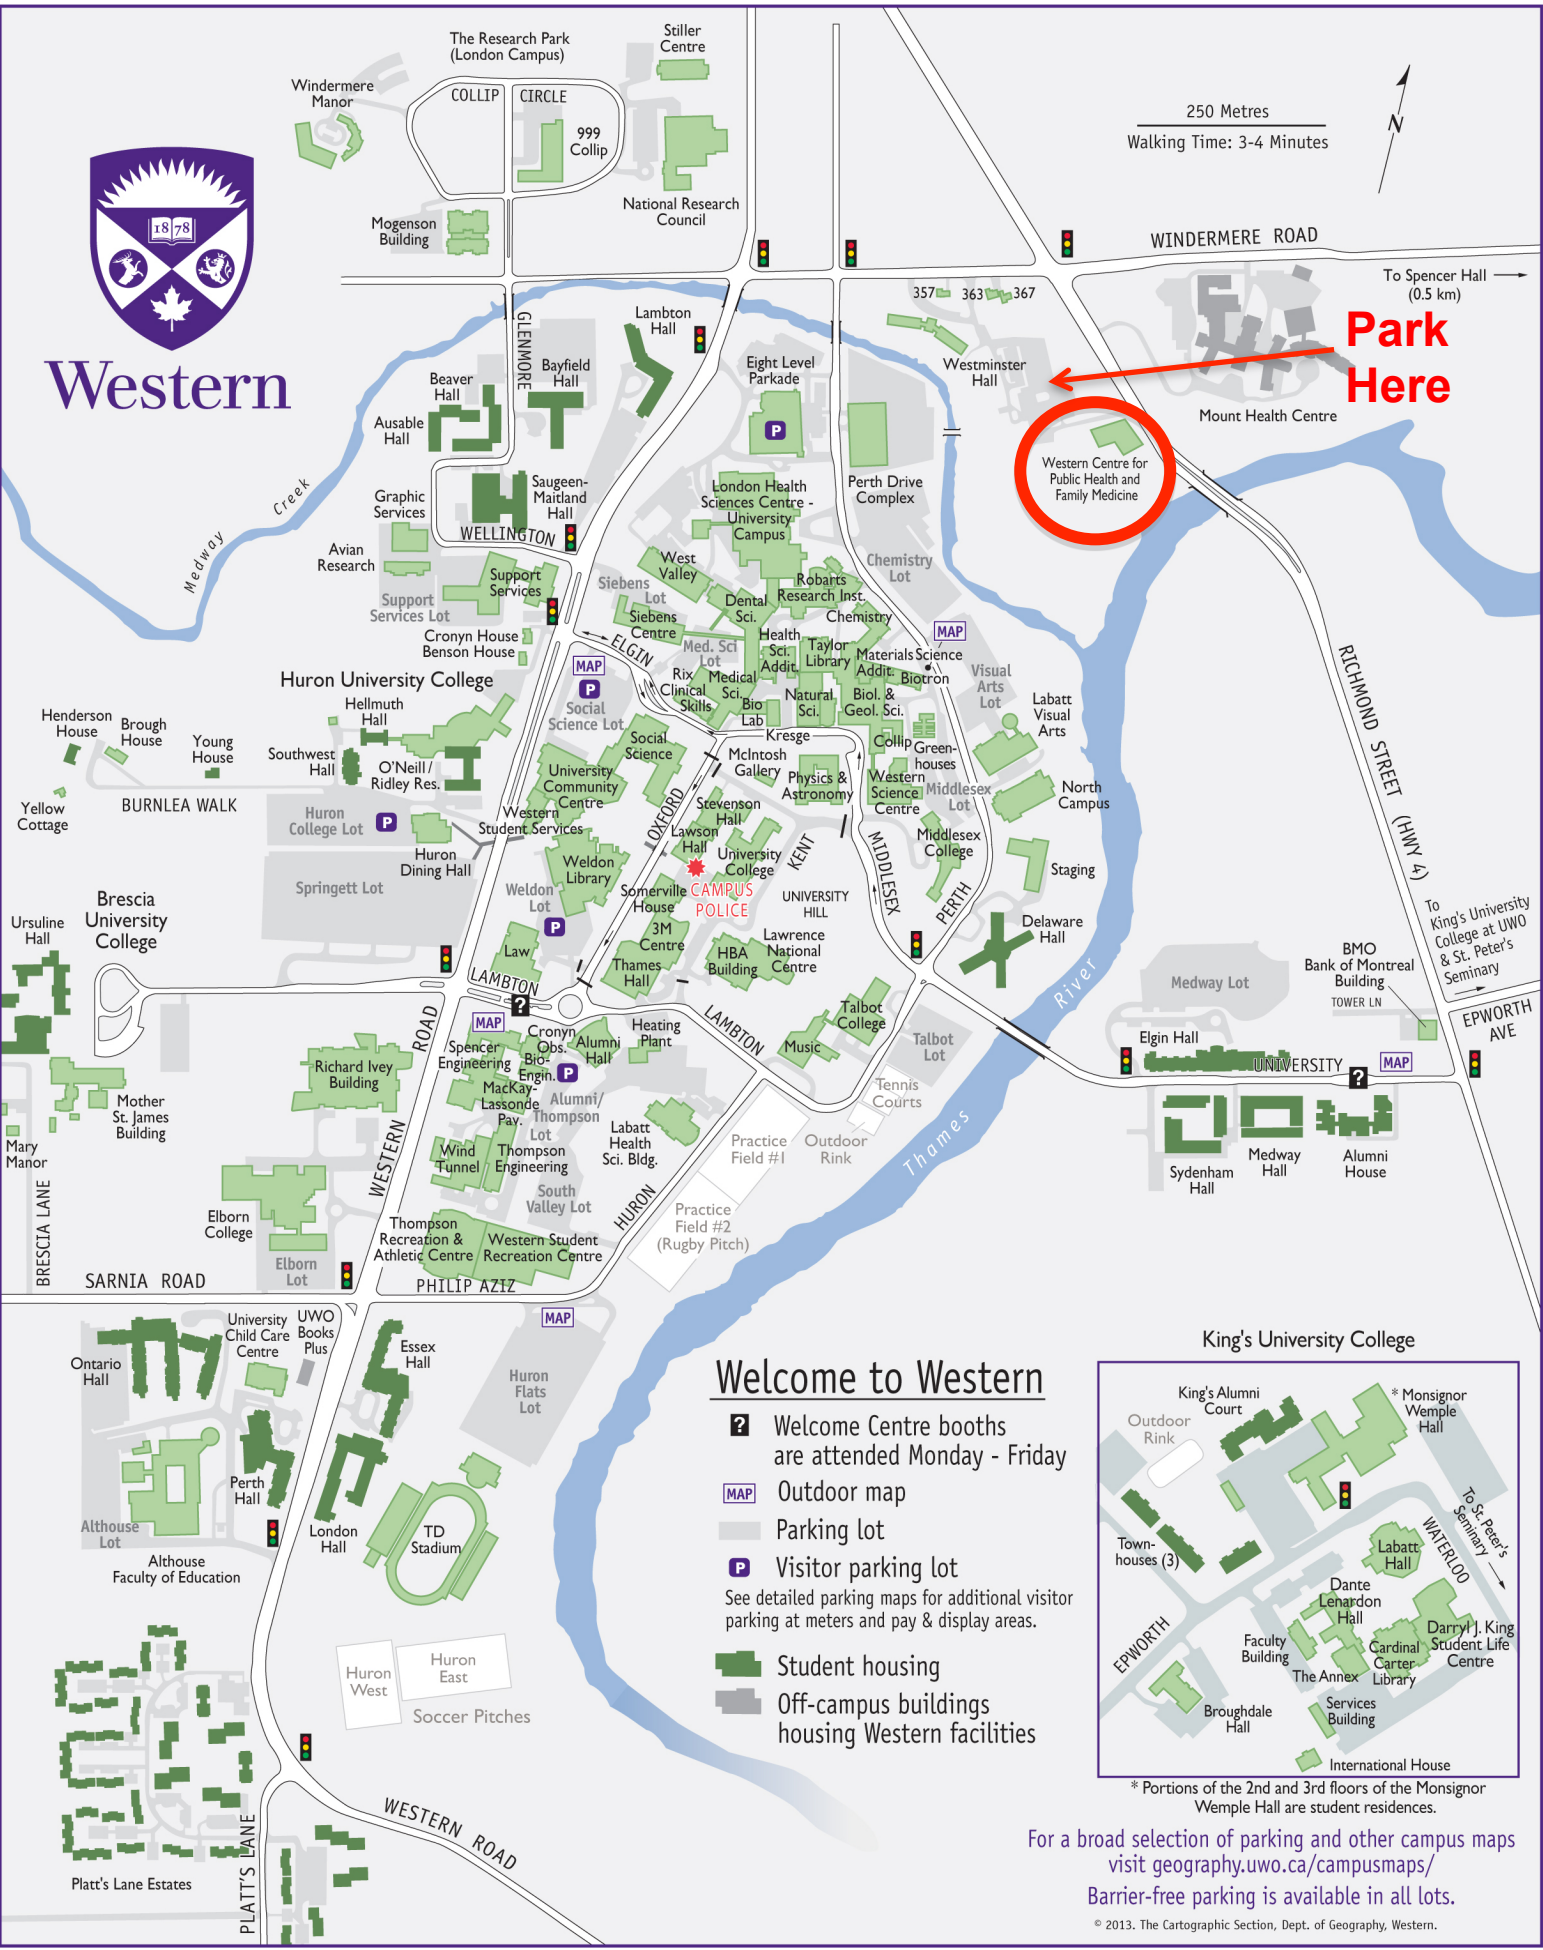

Western

250 Metres
Walking Time: 3-4 Minutes

Park Here

Western Centre for Public Health and Family Medicine

Welcome to Western

- Welcome Centre booths are attended Monday - Friday
 - Outdoor map
 - Parking lot
 - Visitor parking lot
- See detailed parking maps for additional visitor parking at meters and pay & display areas.
- Student housing
 - Off-campus buildings housing Western facilities

* Portions of the 2nd and 3rd floors of the Monsignor Wemple Hall are student residences.

For a broad selection of parking and other campus maps visit geography.uwo.ca/campusmaps/
Barrier-free parking is available in all lots.