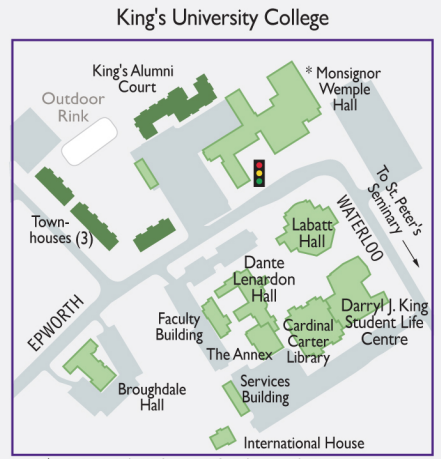

Western

250 Metres
Walking Time: 3-4 Minutes

Park Here

Western Centre for Public Health and Family Medicine

Welcome to Western

- Welcome Centre booths are attended Monday - Friday
 - Outdoor map
 - Parking lot
 - Visitor parking lot
- See detailed parking maps for additional visitor parking at meters and pay & display areas.
- Student housing
 - Off-campus buildings housing Western facilities

* Portions of the 2nd and 3rd floors of the Monsignor Wemple Hall are student residences.

For a broad selection of parking and other campus maps visit geography.uwo.ca/campusmaps/
Barrier-free parking is available in all lots.