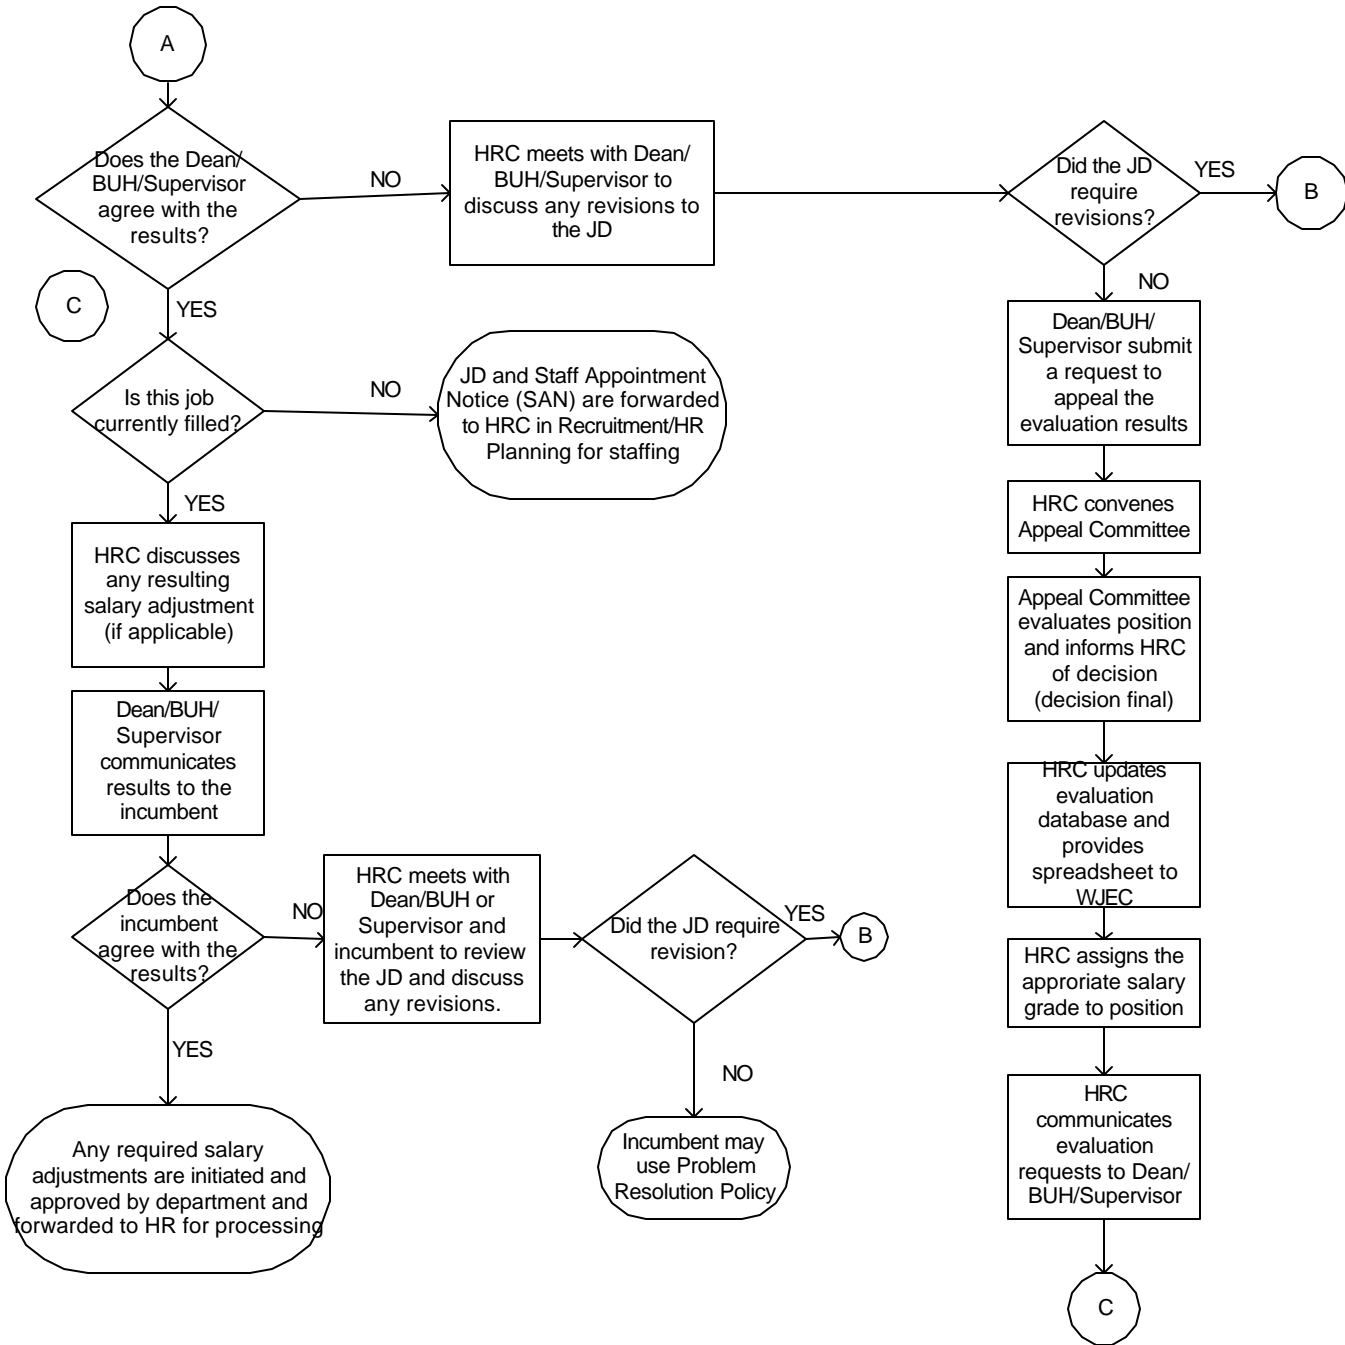

PMA JOB EVALUATION PROCESS (2)

PMA JOB EVALUATION PROCESS (2)

Note:  
 Budget Unit Head - BUH  
 Western Job Evaluation Committee - WJEC  
 Human Resources Consultant - HRC  
 Human Resources - HR  
 Job Description - JD