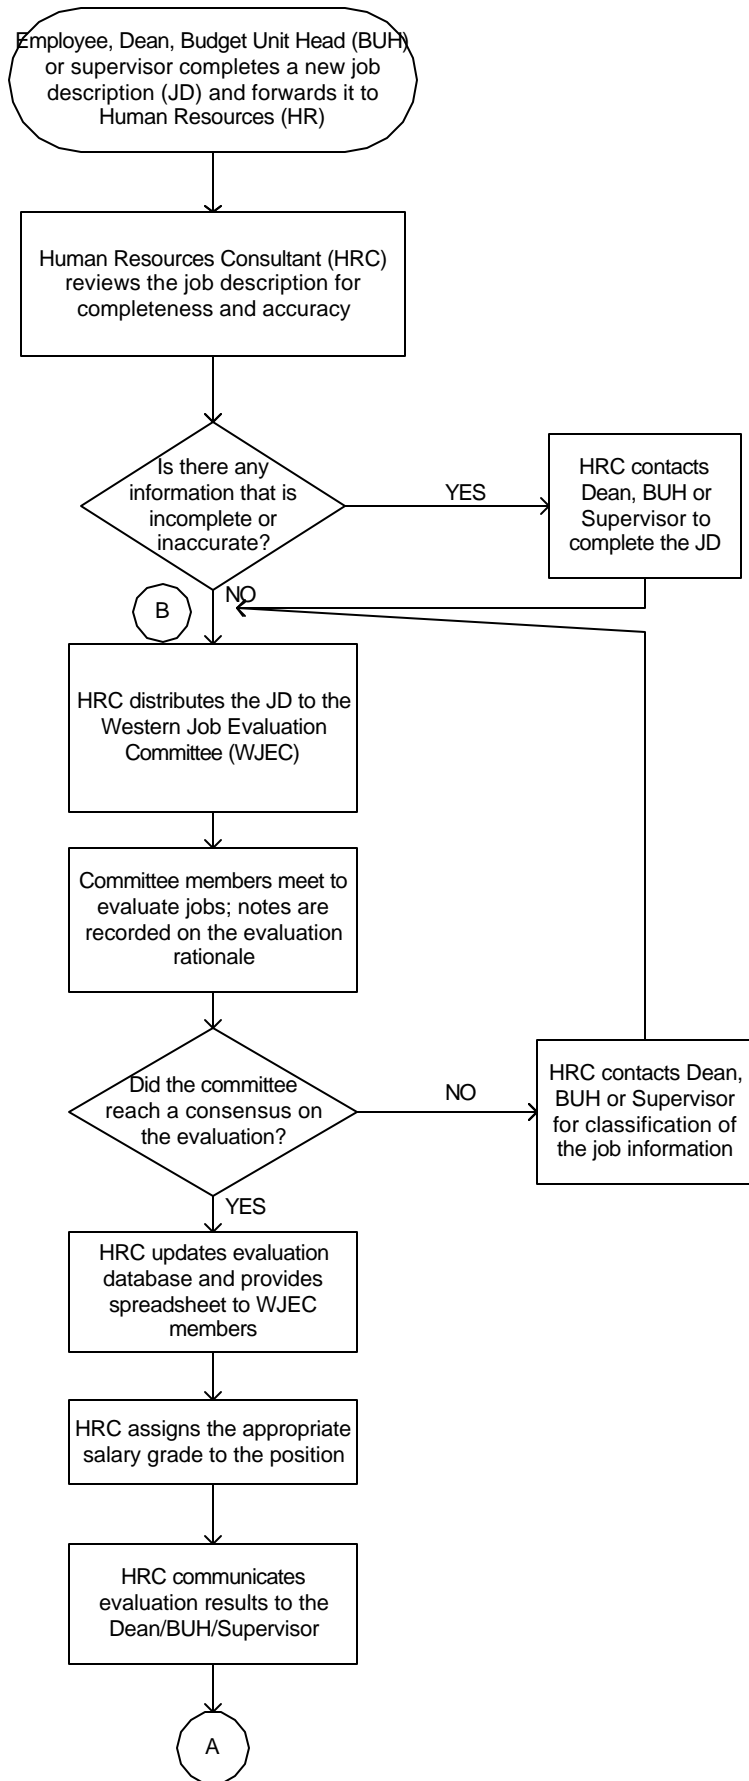

PMA JOB EVALUATION PROCESS (2)

PMA JOB EVALUATION PROCESS (2)

Note:  
 Budget Unit Head - BUH  
 Western Job Evaluation Committee - WJEC  
 Human Resources Consultant - HRC  
 Human Resources - HR  
 Job Description - JD