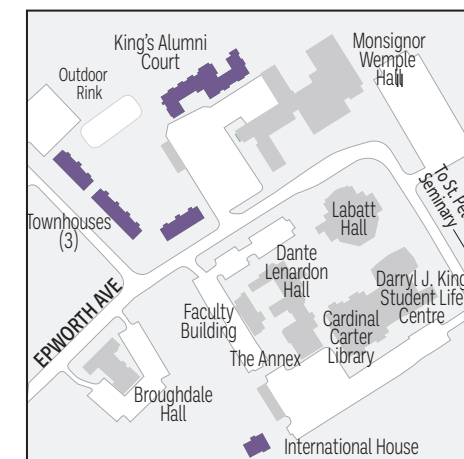

Campus Foot Patrol

Patrol Routes

- SUV Only (see reverse for details)
- North
- Central
- South
- East
- West

Reminder

- Escorts can only be provided within these zones
- Never separate from your partner
- Please do not use or patrol any pathway which is not lit

KING'S UNIVERSITY COLLEGE

— EAST PATROL ROUTE —

Western University sits on the traditional lands of the Anishinaabek, Haudenosaunee, Lūnaapéewak and Attawandaron peoples.