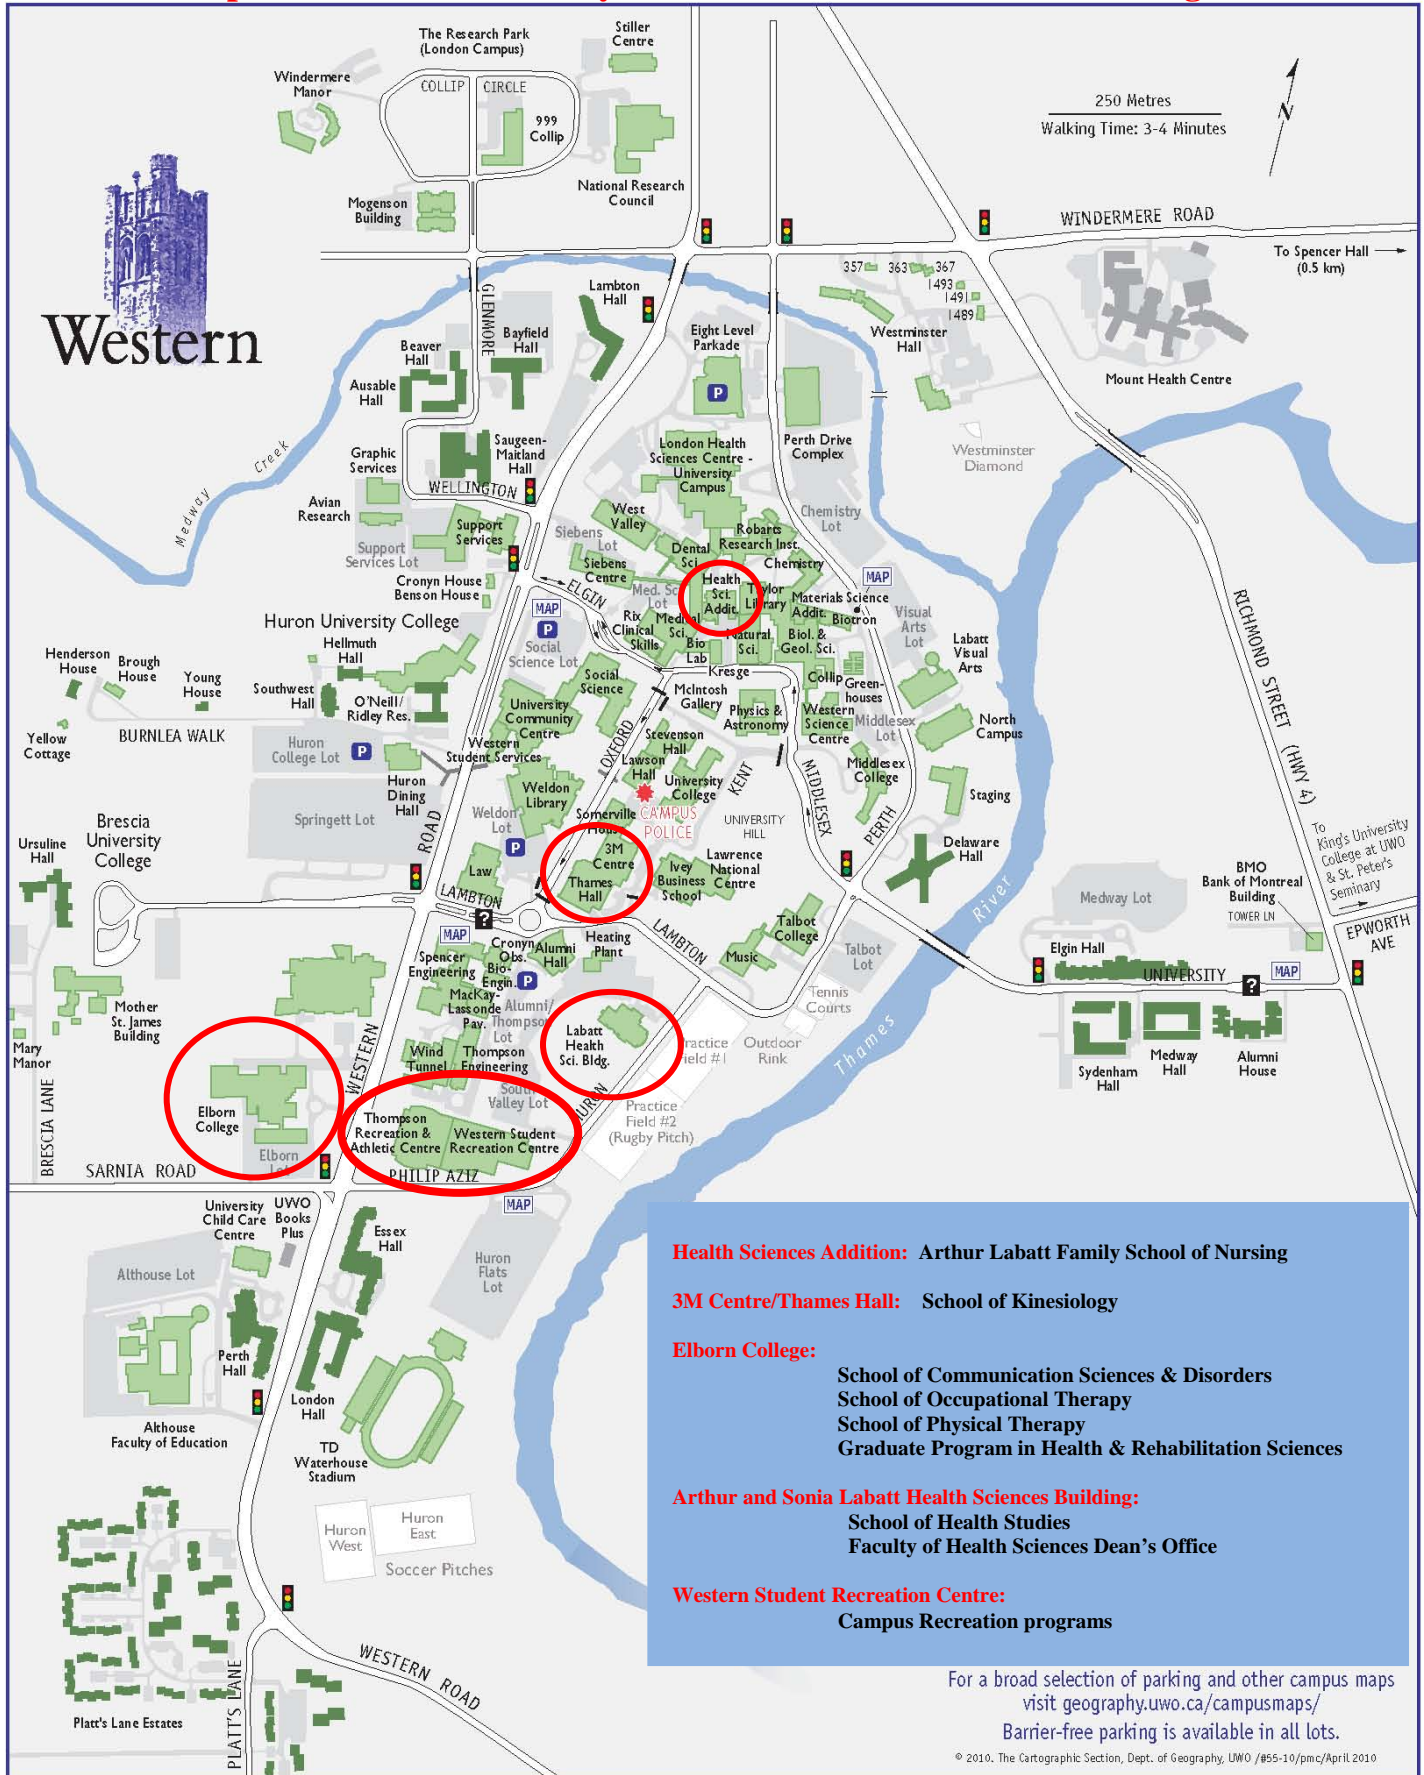

Campus Locations of Faculty of Health Sciences Schools and Programs

For a broad selection of parking and other campus maps visit geography.uwo.ca/campusmaps/
Barrier-free parking is available in all lots.

Map adapted from original by the Cartographic Section, Geography Dept., UWO 2011 by Neil Fulford, Faculty of Health Sciences