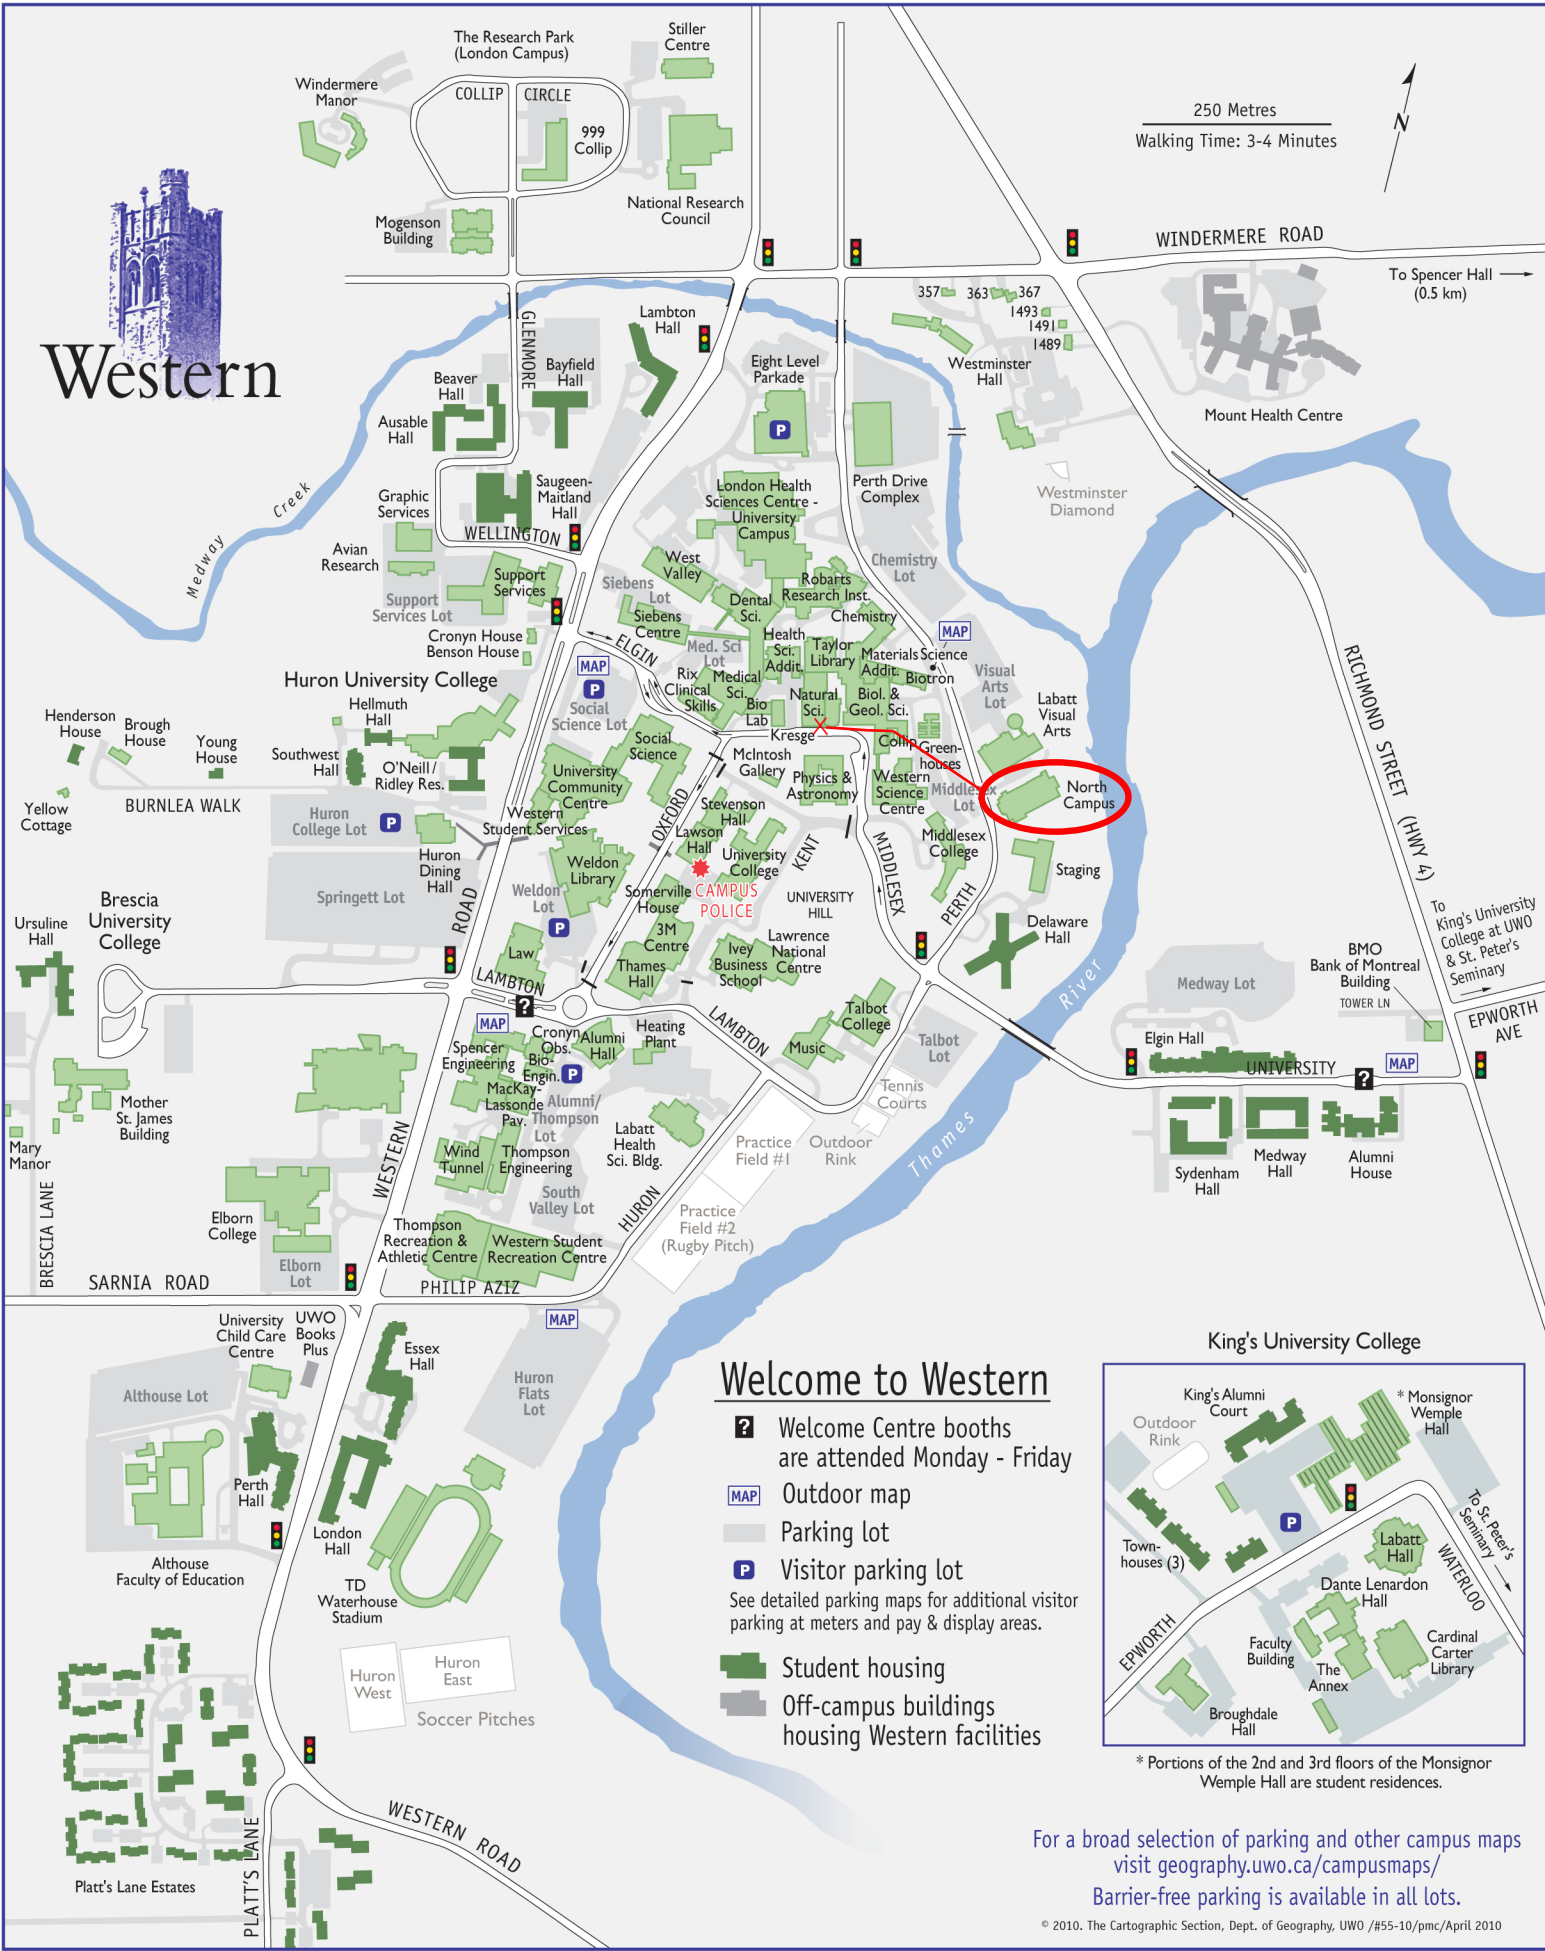

Western

Welcome to Western

-  Welcome Centre booths are attended Monday - Friday
 -  Outdoor map
 -  Parking lot
 -  Visitor parking lot
- See detailed parking maps for additional visitor parking at meters and pay & display areas.
-  Student housing
 -  Off-campus buildings housing Western facilities

* Portions of the 2nd and 3rd floors of the Monsignor Wemple Hall are student residences.

For a broad selection of parking and other campus maps visit geography.uwo.ca/campusmaps/
Barrier-free parking is available in all lots.