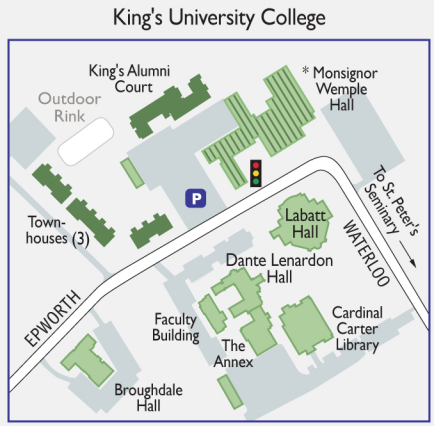

Western

Welcome to Western

-  Welcome Centre booths are attended Monday - Friday
 -  Outdoor map
 -  Parking lot
 -  Visitor parking lot
- See detailed parking maps for additional visitor parking at meters and pay & display areas.
-  Student housing
 -  Off-campus buildings housing Western facilities

* Portions of the 2nd and 3rd floors of the Monsignor Wemple Hall are student residences.

For a broad selection of parking and other campus maps visit geography.uwo.ca/campusmaps/
Barrier-free parking is available in all lots.