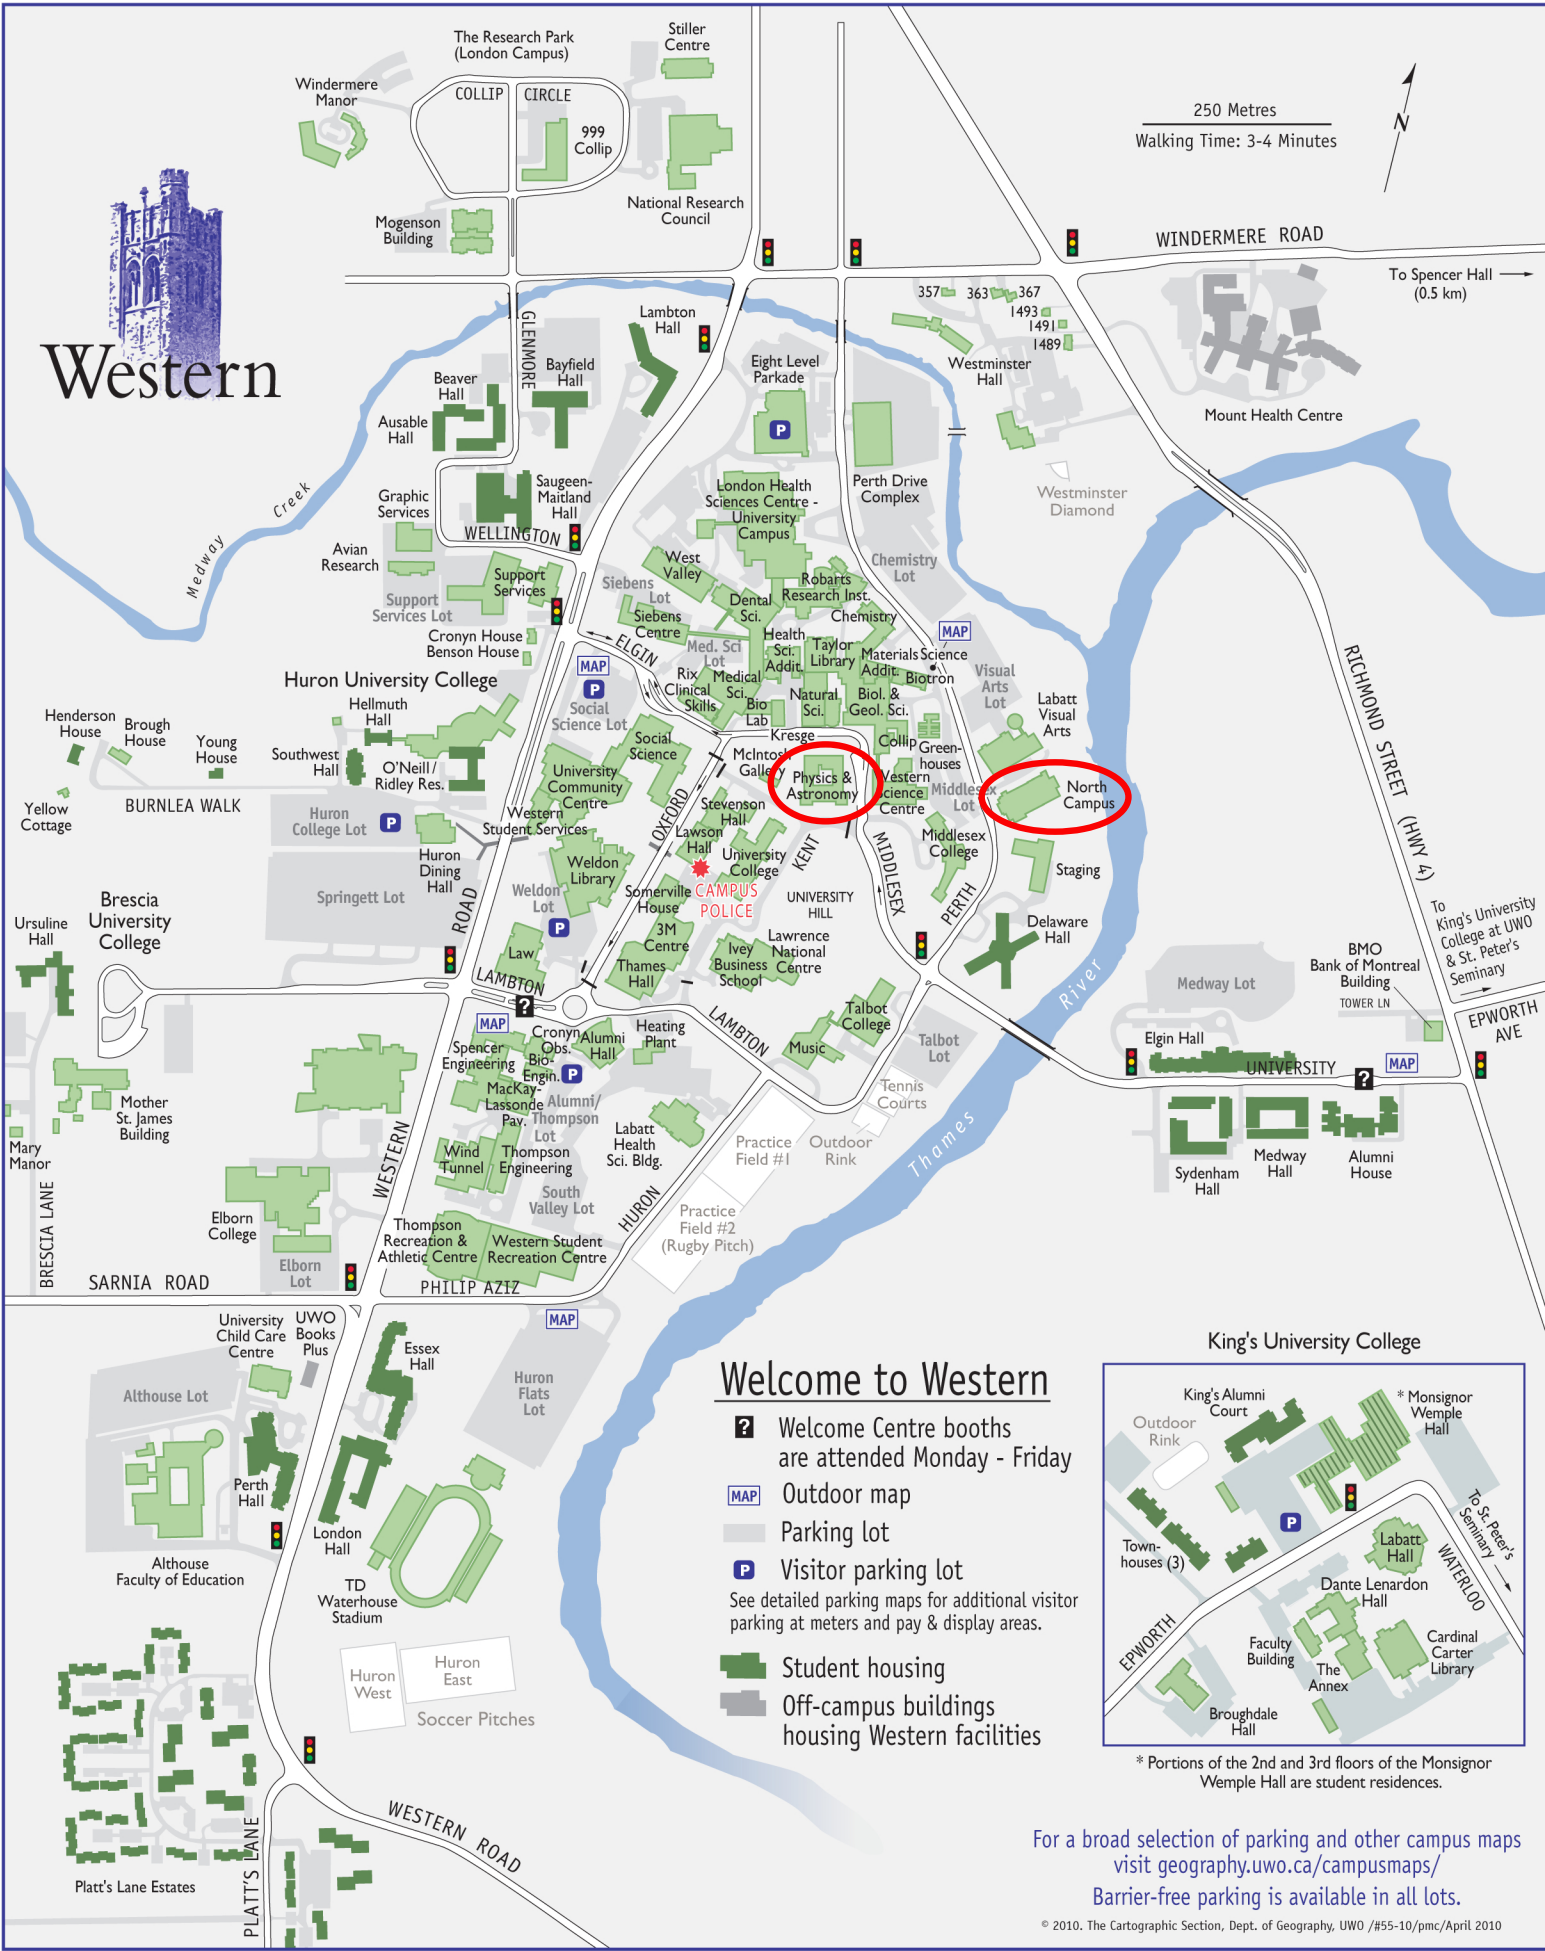

Western

250 Metres
Walking Time: 3-4 Minutes

Welcome to Western

-  Welcome Centre booths are attended Monday - Friday
 -  Outdoor map
 -  Parking lot
 -  Visitor parking lot
- See detailed parking maps for additional visitor parking at meters and pay & display areas.
-  Student housing
 -  Off-campus buildings housing Western facilities

* Portions of the 2nd and 3rd floors of the Monsignor Wemple Hall are student residences.

For a broad selection of parking and other campus maps visit geography.uwo.ca/campusmaps/
Barrier-free parking is available in all lots.