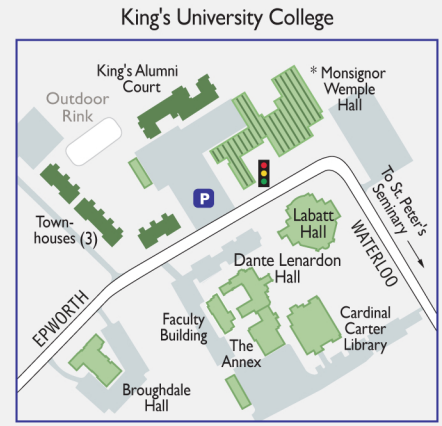

Western

250 Metres
Walking Time: 3-4 Minutes

Welcome to Western

-  Welcome Centre booths are attended Monday - Friday
 -  Outdoor map
 -  Parking lot
 -  Visitor parking lot
- See detailed parking maps for additional visitor parking at meters and pay & display areas.
-  Student housing
 -  Off-campus buildings housing Western facilities

* Portions of the 2nd and 3rd floors of the Monsignor Wemple Hall are student residences.

For a broad selection of parking and other campus maps visit geography.uwo.ca/campusmaps/
Barrier-free parking is available in all lots.