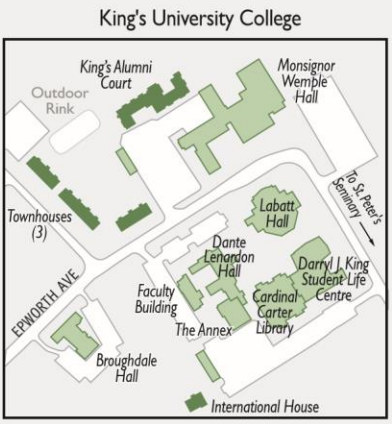

Western

Physics and Astronomy

Welcome to Western

- Welcome Centre booths
- Emergency Phone
- Barrier-free (accessible) meters
- Visitor parking lot
See detailed parking maps for additional visitor parking at meters and pay & display areas.
- Student housing
- Off-campus buildings housing Western facilities

For a broad selection of parking and other campus maps visit geography.uwo.ca/campusmaps/
Barrier-free parking is available in all lots.