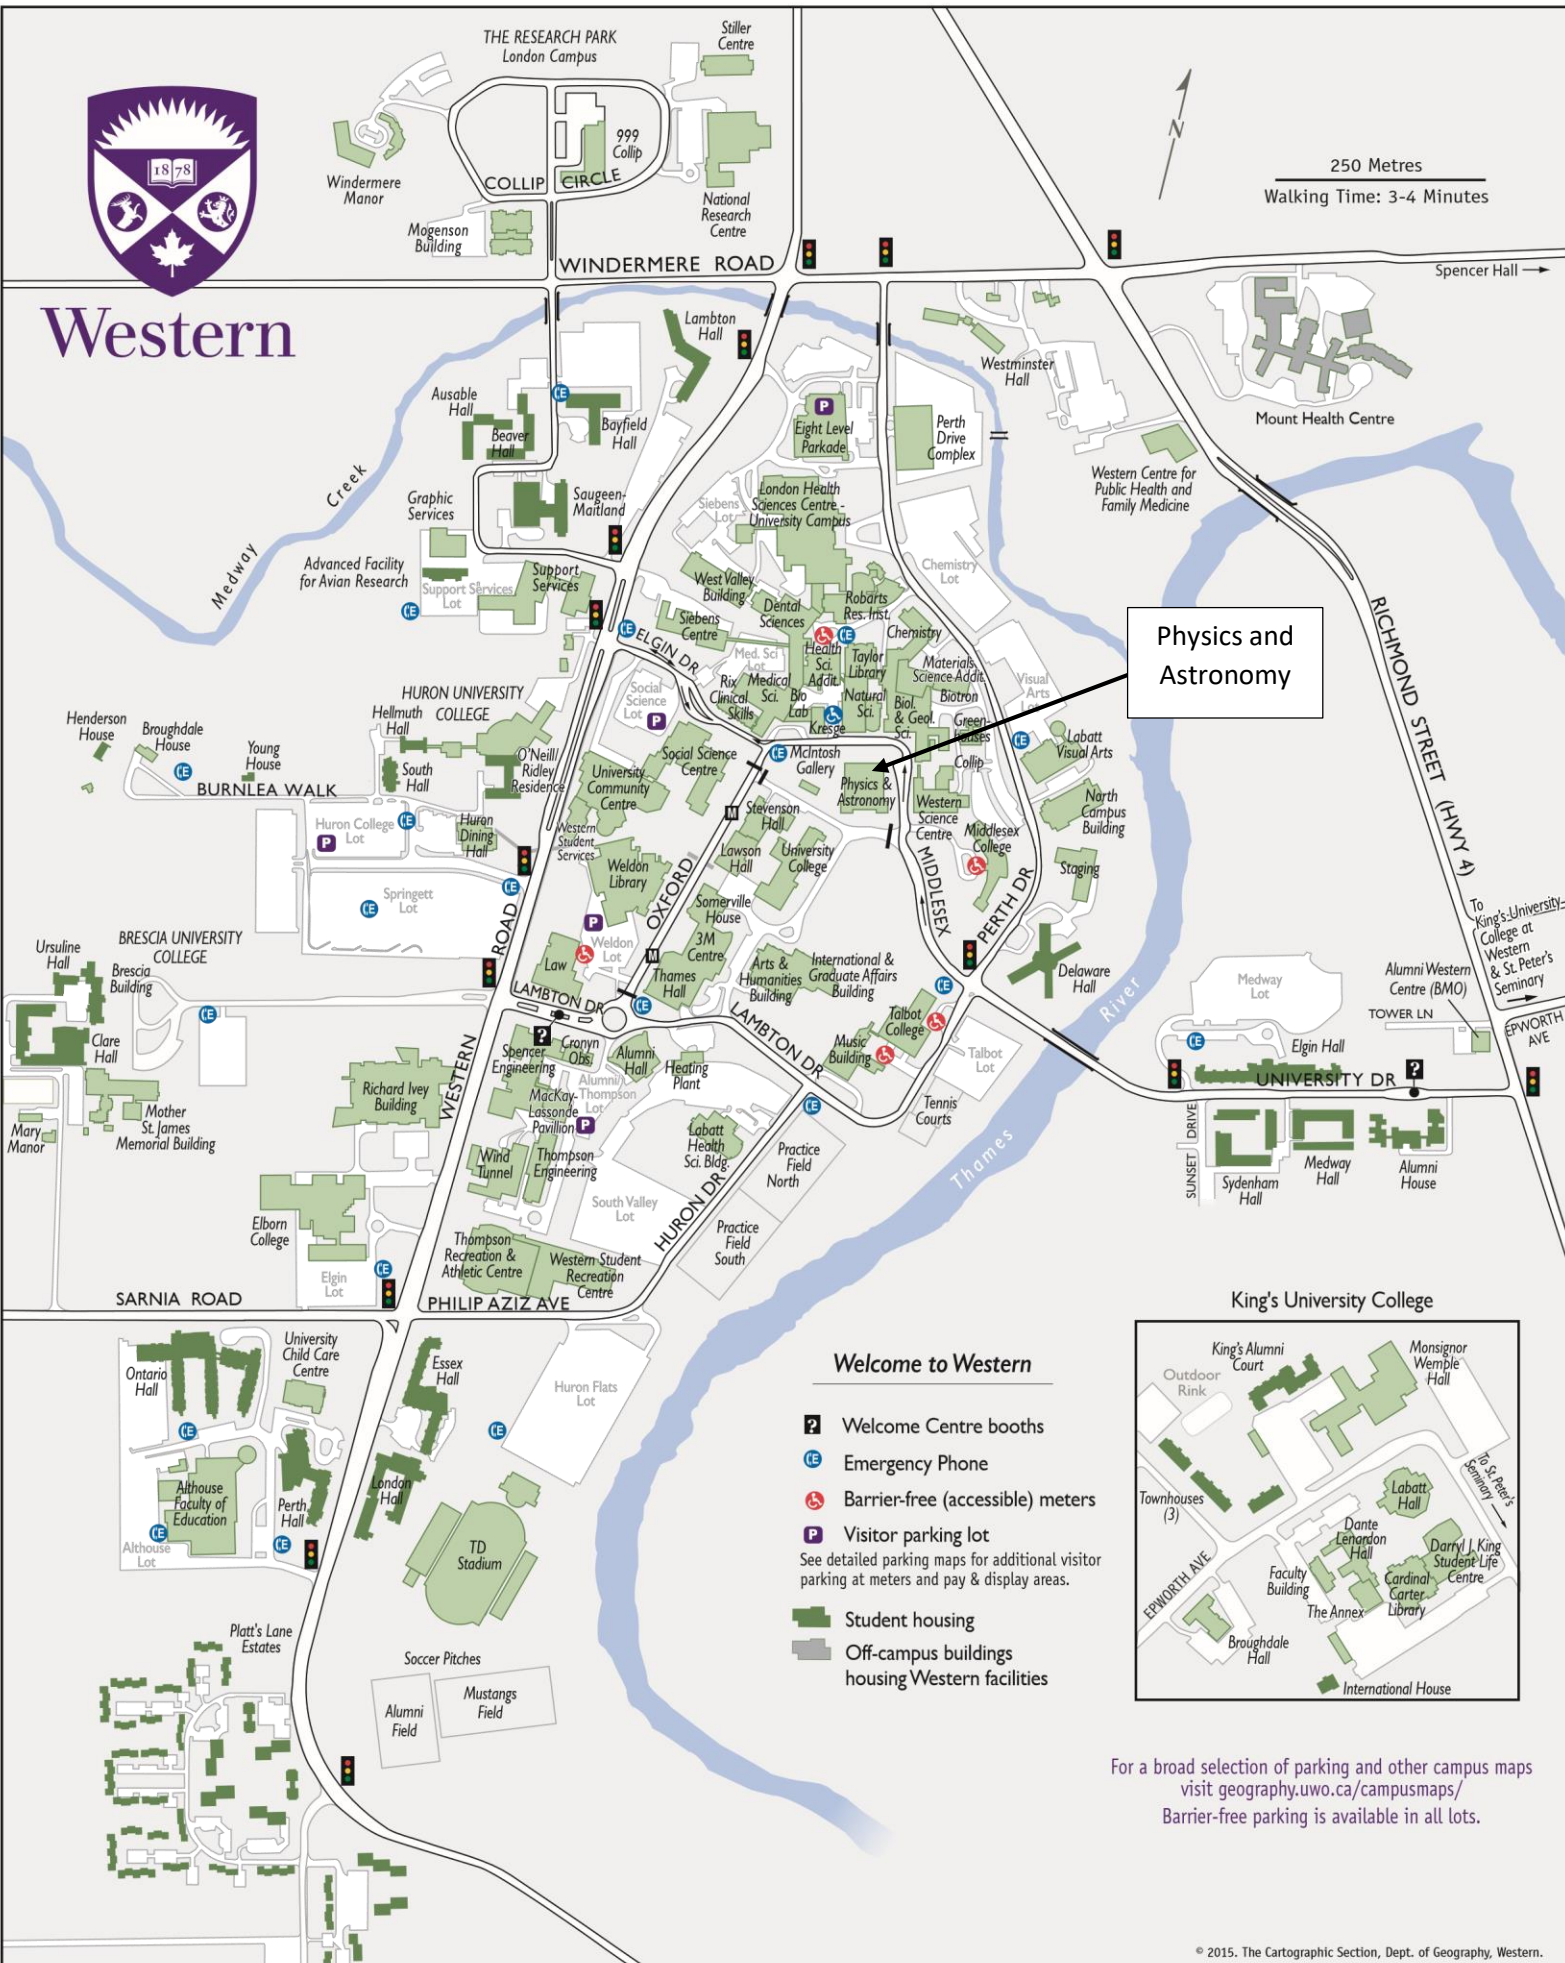

Western

Physics and Astronomy

Welcome to Western

- Welcome Centre booths
- Emergency Phone
- Barrier-free (accessible) meters
- Visitor parking lot
See detailed parking maps for additional visitor parking at meters and pay & display areas.
- Student housing
- Off-campus buildings housing Western facilities

For a broad selection of parking and other campus maps visit geography.uwo.ca/campusmaps/
Barrier-free parking is available in all lots.